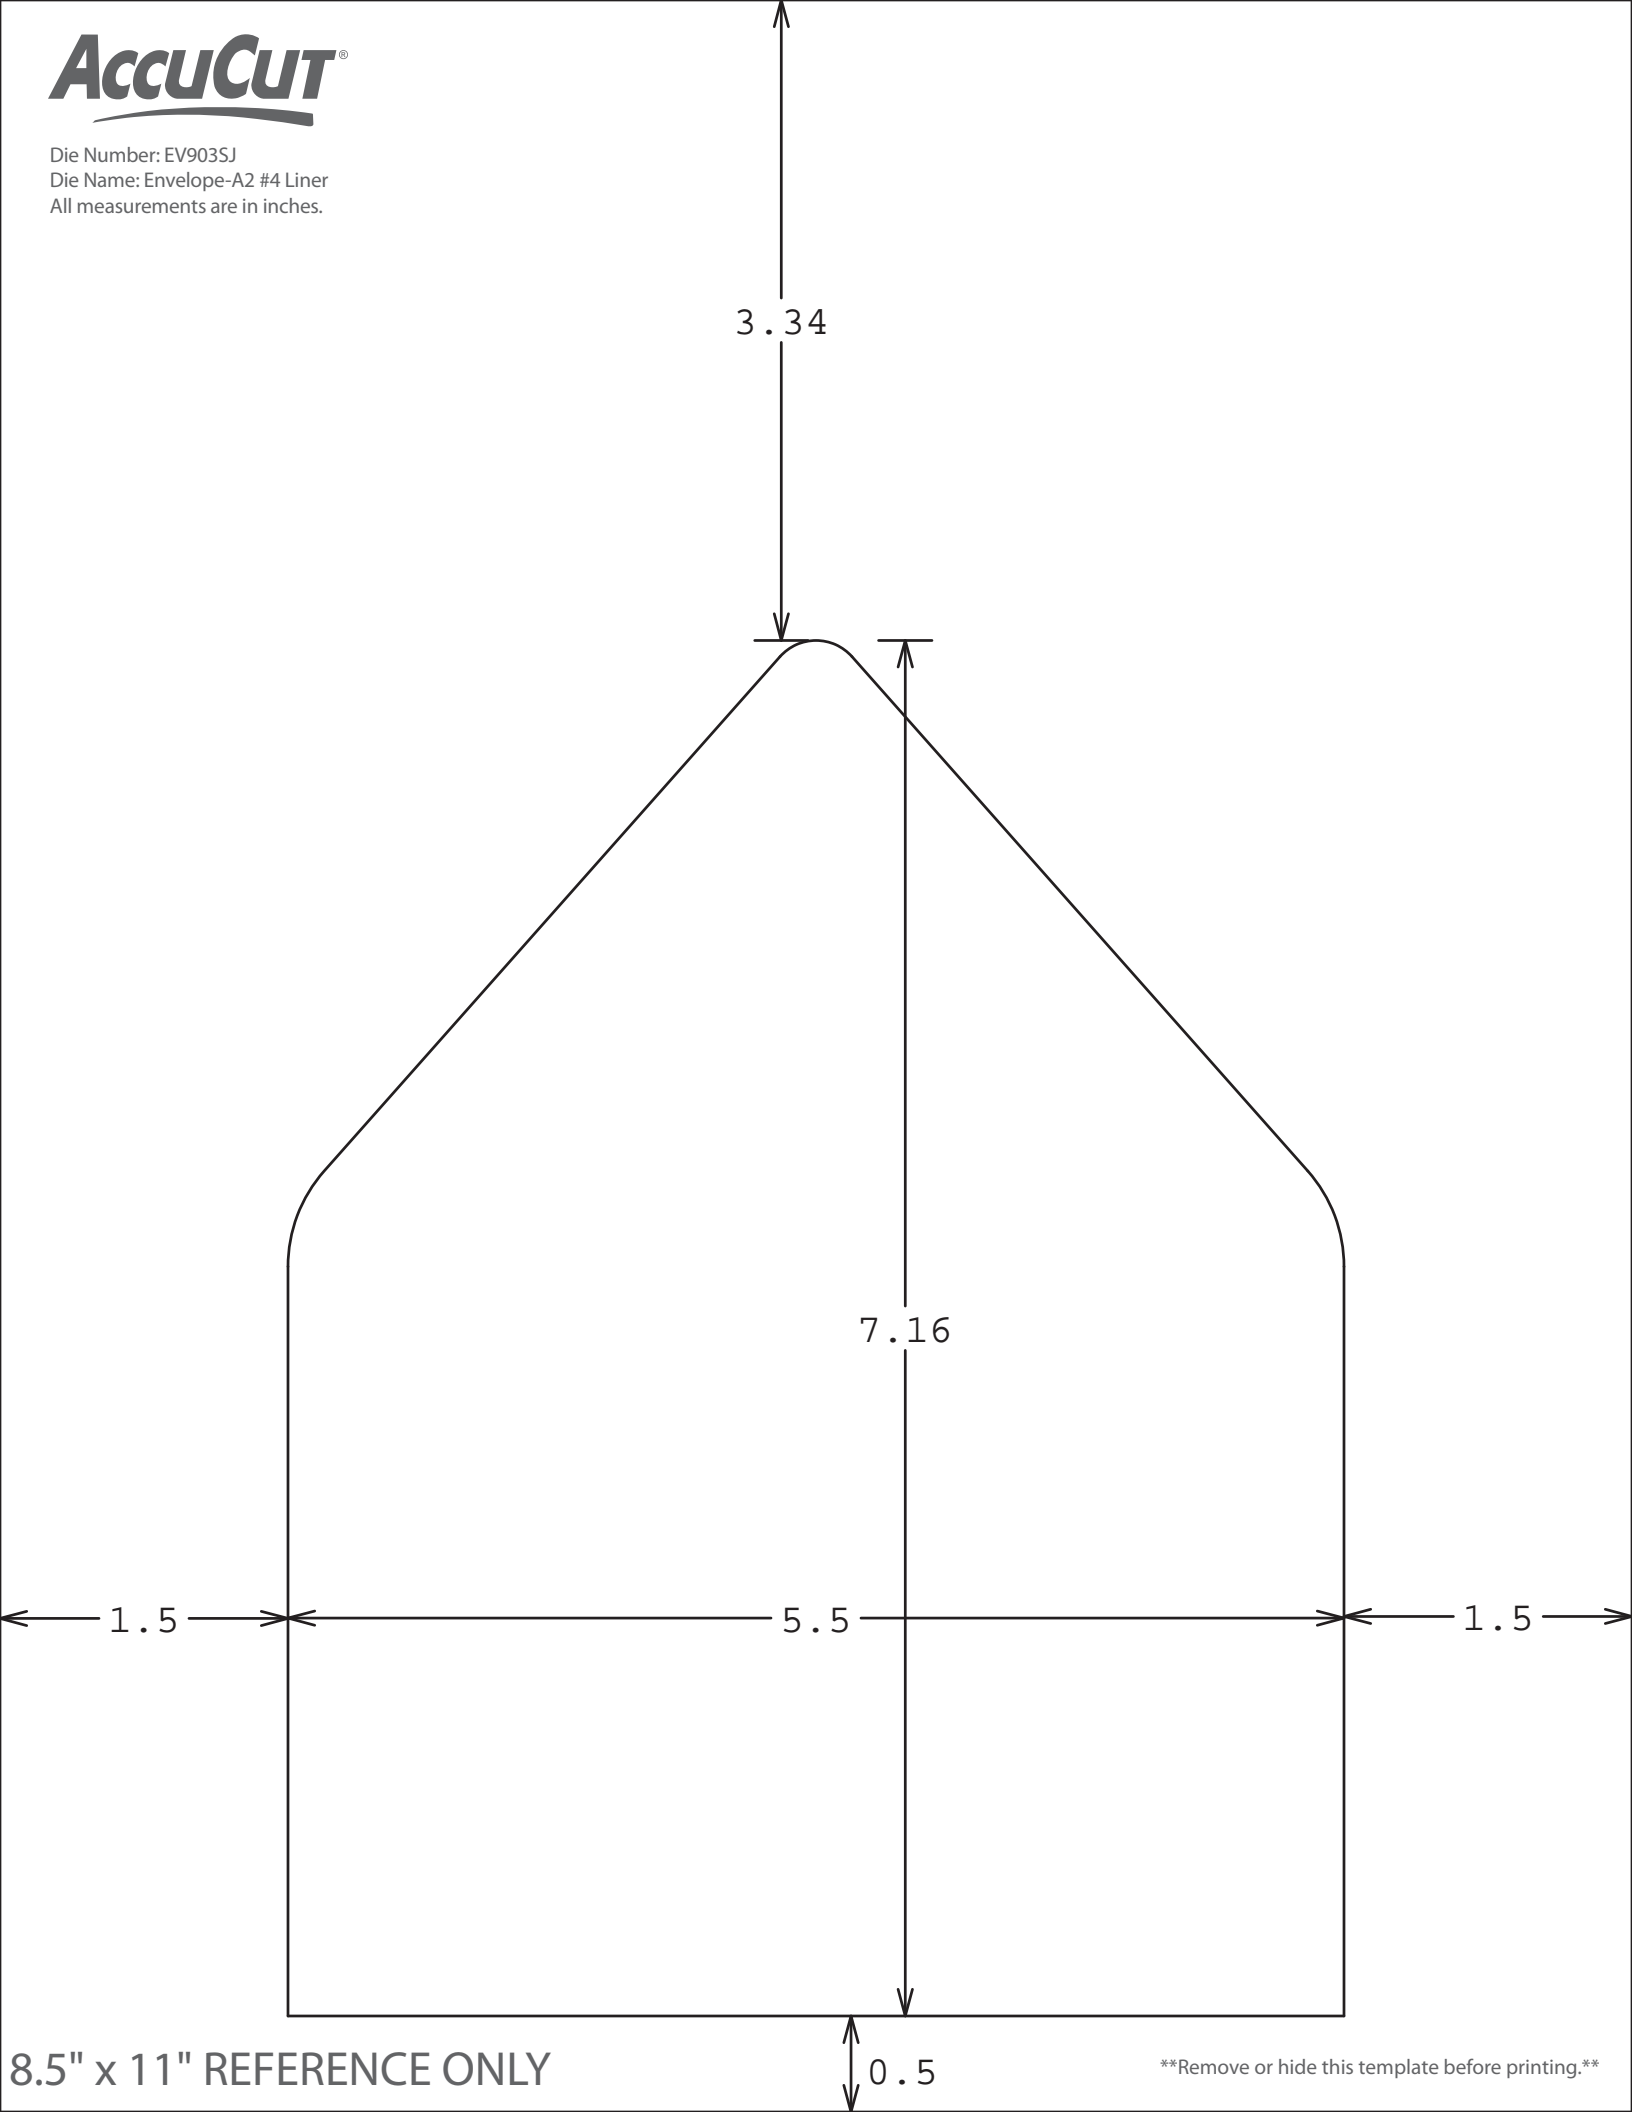

Die Number: EV903SJ
Die Name: Envelope-A2 #4 Liner
All measurements are in inches.

8.5" x 11" REFERENCE ONLY

Remove or hide this template before printing.