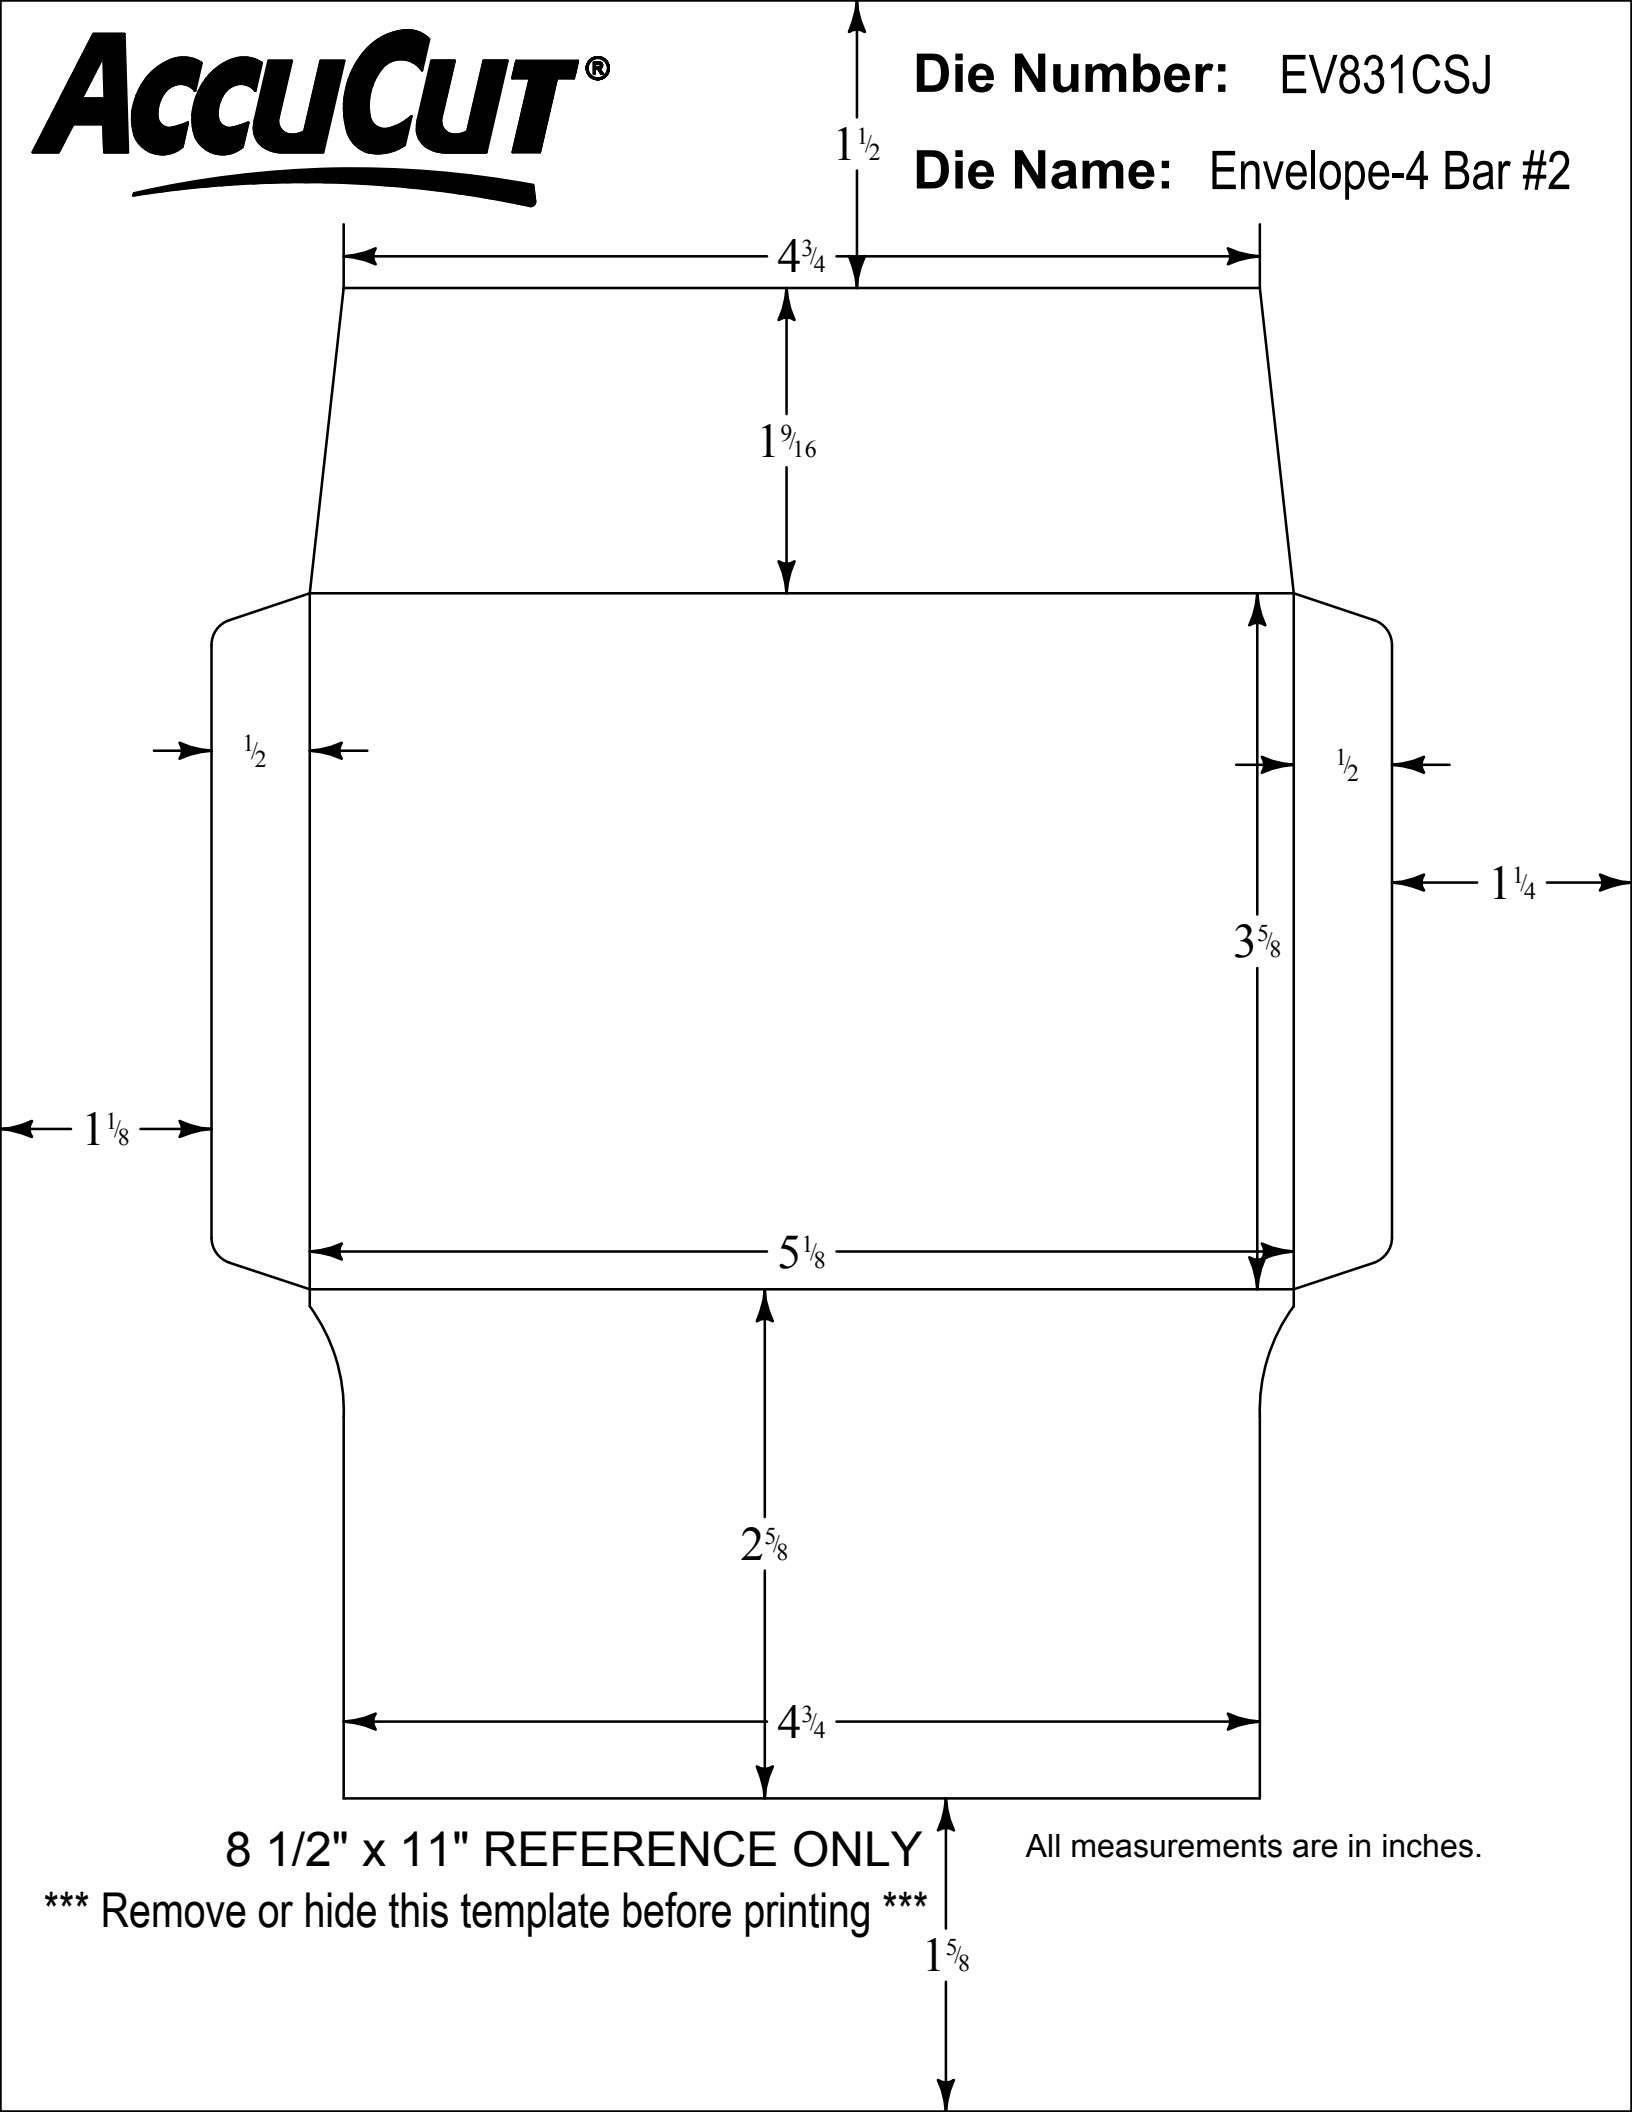

# AccuCut®

Die Number: EV831CSJ

Die Name: Envelope-4 Bar #2

8 1/2" x 11" REFERENCE ONLY

All measurements are in inches.

\*\*\* Remove or hide this template before printing \*\*\*