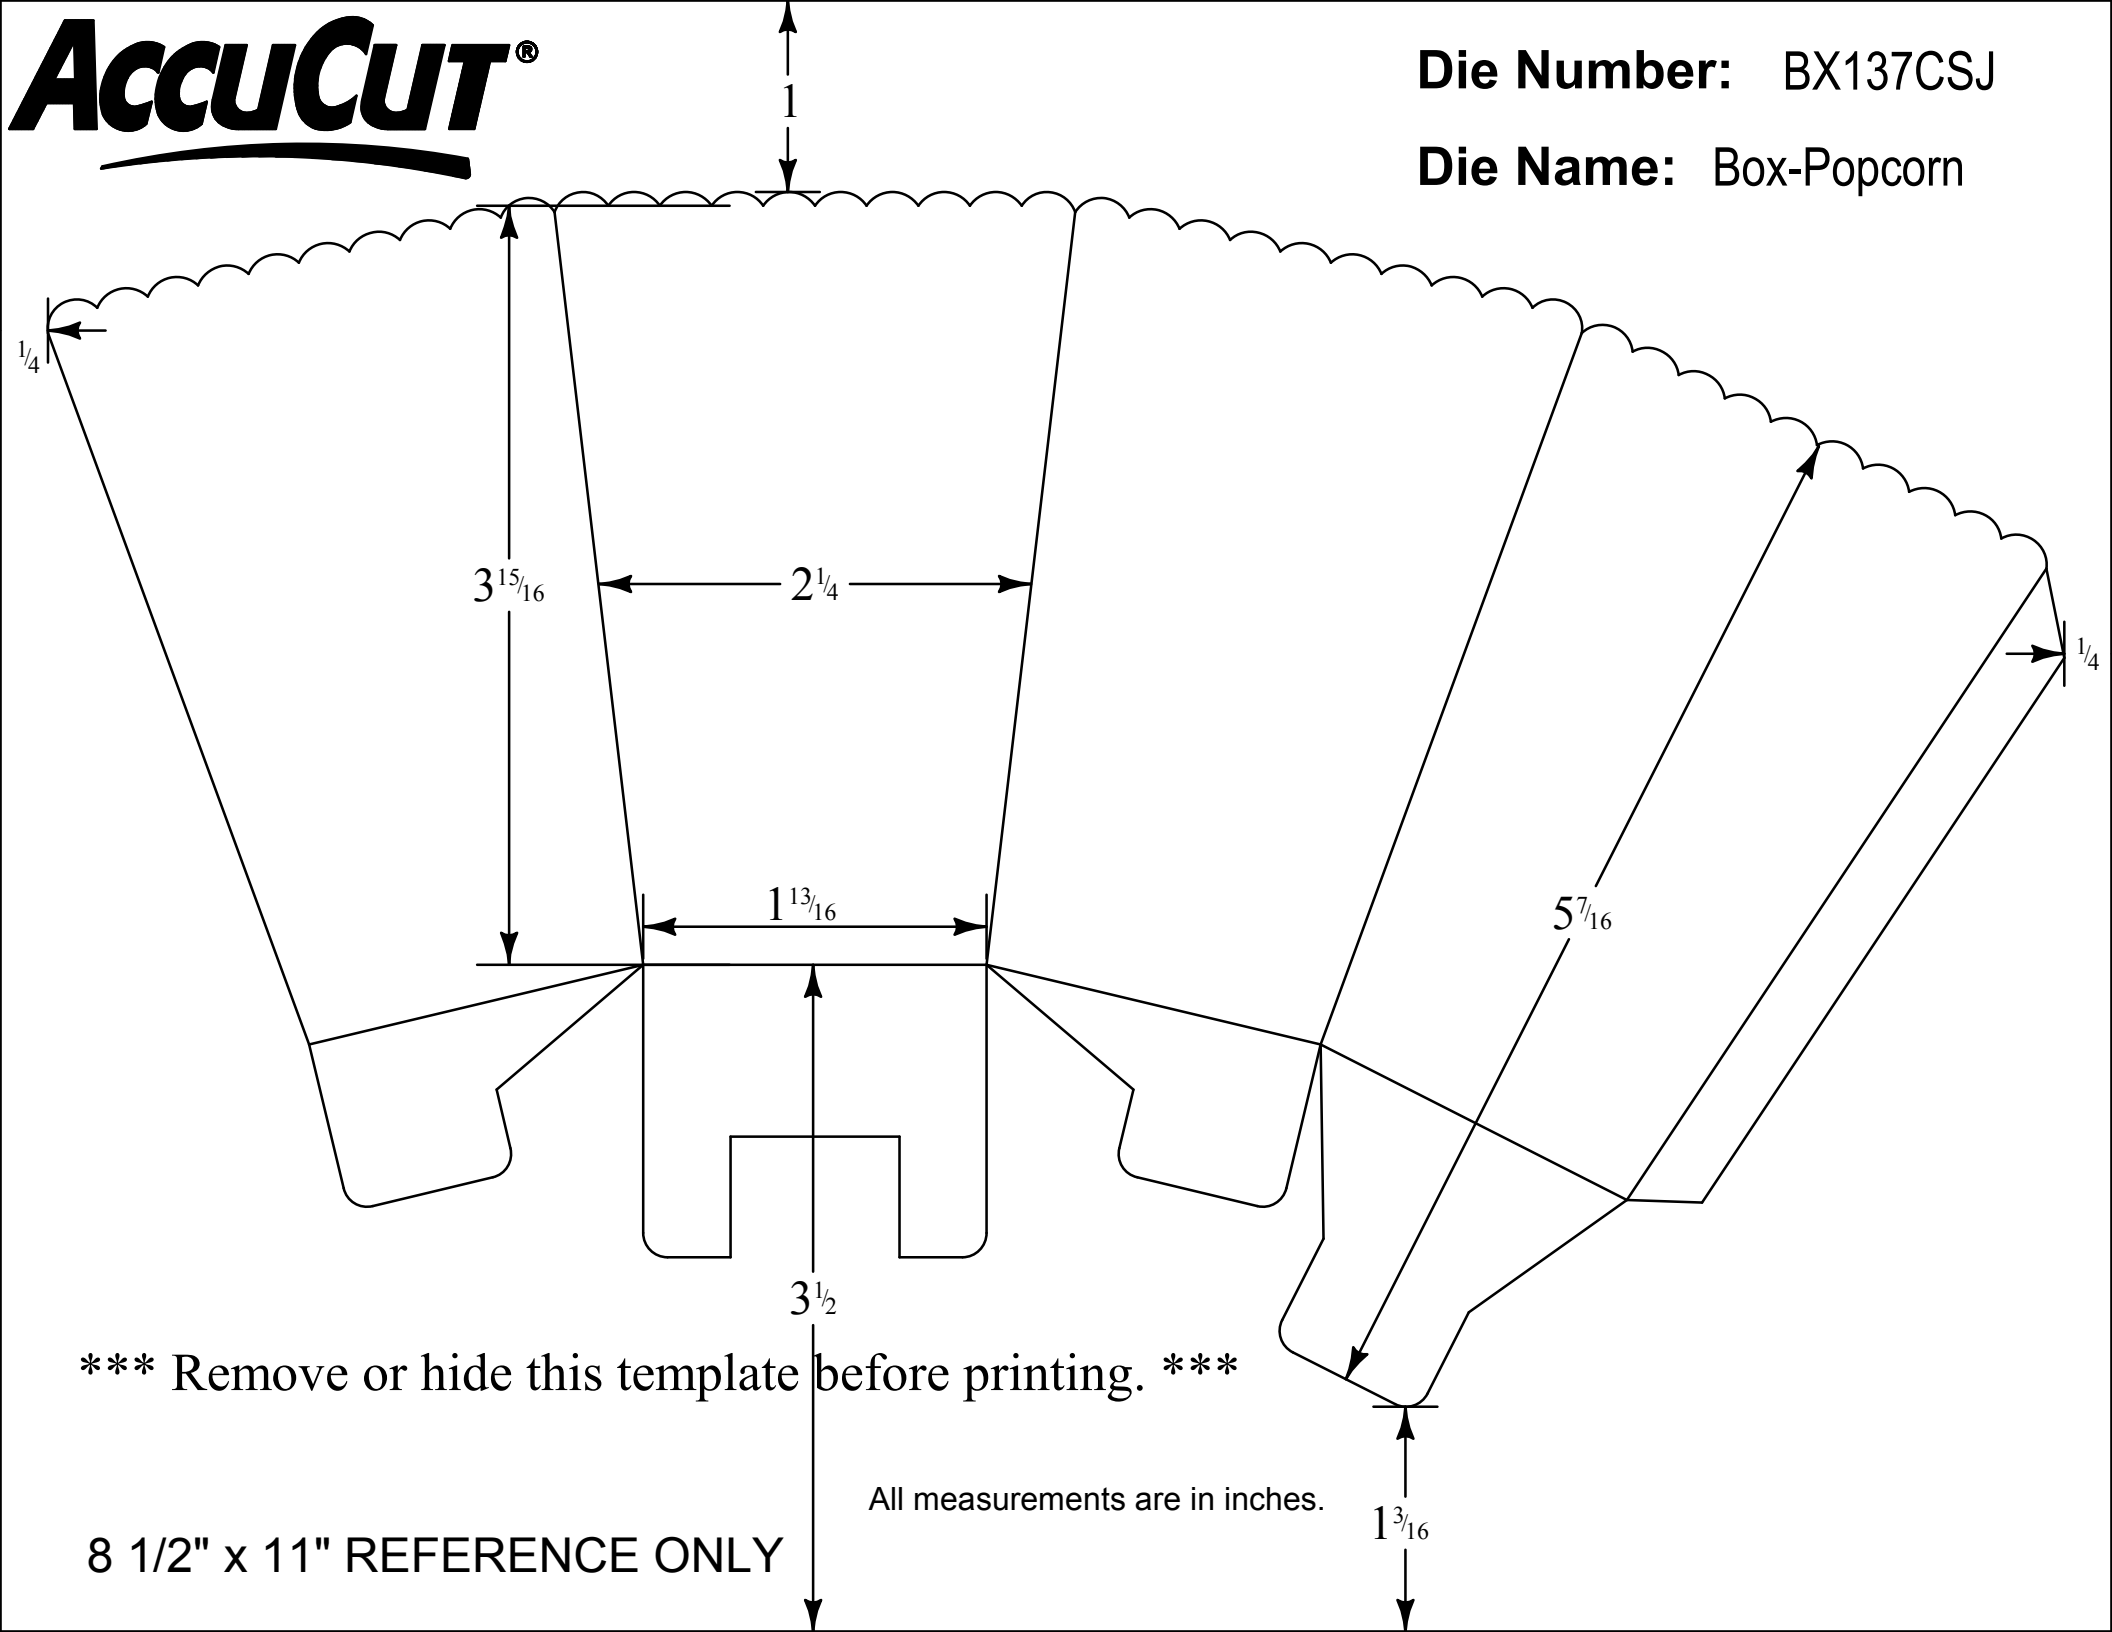

AccuCut®

Die Number: BX137CSJ

Die Name: Box-Popcorn

*** Remove or hide this template before printing. ***

All measurements are in inches.

8 1/2" x 11" REFERENCE ONLY