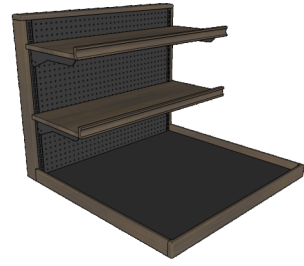

DIVIDERS

SHELVES

OPTIONS

FLEX BIN

BIN ACCESSORY SERIES
PERFECT FOR PRODUCE OR BULK MERCHANDISING

ORCHARD BINS

3X3 DUMP

2X3 WATERFALL

3X3 W/ SHELVING

2X3 W/ SHELVING

TOPPER OPTIONS

ANGLED & VARIETY

CROSS MERCHANDISING

ENDCAP

COMING SOON!

BAR MOUNT PUSHER TRAY

Load Dimensions:
15" D x 5.625" W (MIN) X 10.625" W (MAX)

- Bagged Salad
- Packaged Cut Produce
- Bagged Cheese
- Pre-Packaged Lunch Meat
- Frozen Foods

ACCESSORIES

RISERS

ABS LINERS

CUSTOM GRAPHICS