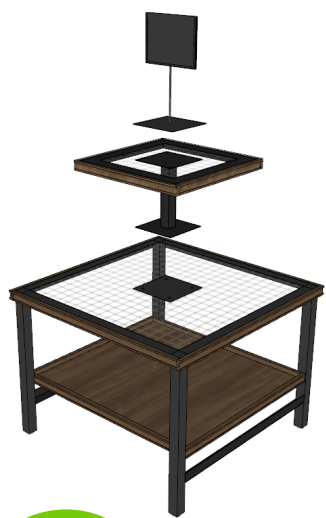

FLEX YOUR DISPLAY!

Enhance every department and transform your retail space with our flexible, multi-functional displays. Captivate customers and increase sales through unmatched display elegance, elevating the shopping experience in every aisle!

1

CHOOSE A TABLE

2

CUSTOMIZE TO YOUR NEEDS

3

FLEX YOUR DISPLAY!

REFRESH YOUR CASE

RACKS

DIVIDERS

SHELVES

OPTIONS

FLEX BIN

BIN ACCESSORY SERIES
PERFECT FOR PRODUCE OR BULK MERCHANDISING

ORCHARD BINS

3X3 DUMP

2X3 WATERFALL

3X3 W/ SHELVING

2X3 W/ SHELVING

TOPPER OPTIONS

ANGLED & VARIETY

CROSS MERCHANDISING

ENDCAP

COMING SOON!

BAR MOUNT PUSHER TRAY