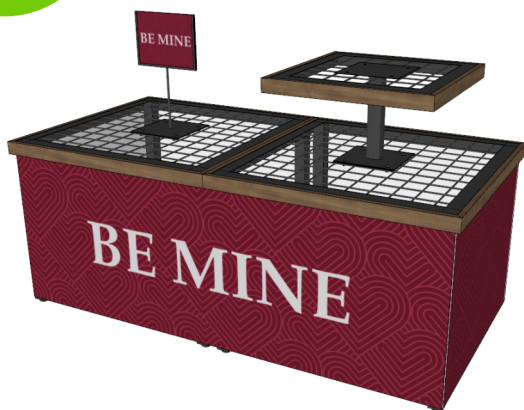

1

CHOOSE A TABLE

2

CUSTOMIZE TO YOUR NEEDS

3

FLEX YOUR DISPLAY!

REFRESH YOUR CASE

RACKS

DIVIDERS

SHELVES

OPTIONS

FLEX BIN

BIN ACCESSORY SERIES
PERFECT FOR PRODUCE OR BULK MERCHANDISING

ORCHARD BINS

3X3 DUMP

2X3 WATERFALL

3X3 W/ SHELVING

2X3 W/ SHELVING

TOPPER OPTIONS

ANGLED & VARIETY

CROSS MERCHANDISING

ENDCAP

COMING SOON!

BAR MOUNT PUSHER TRAY

Load Dimensions:
15" D x 5.625" W (MIN) X 10.625" W (MAX)

- Bagged Salad
- Packaged Cut Produce
- Bagged Cheese
- Pre-Packaged Lunch Meat
- Frozen Foods

ACCESSORIES

RISERS

ABS LINERS

CUSTOM GRAPHICS