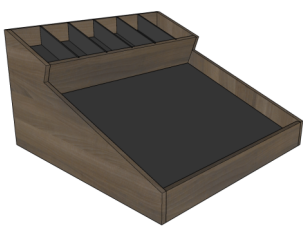

DIVIDERS

SHELVES

OPTIONS

FLEX BIN

BIN ACCESSORY SERIES
PERFECT FOR PRODUCE OR BULK MERCHANDISING

ORCHARD BINS

3X3 DUMP

2X3 WATERFALL

3X3 W/ SHELVING

2X3 W/ SHELVING

TOPPER OPTIONS

ANGLED & VARIETY

CROSS MERCHANDISING

ENDCAP

COMING SOON!

BAR MOUNT PUSHER TRAY

Load Dimensions:
15" D x 5.625" W (MIN) X 10.625" W (MAX)

- Bagged Salad
- Packaged Cut Produce
- Bagged Cheese
- Pre-Packaged Lunch Meat
- Frozen Foods

ACCESSORIES

RISERS

ABS LINERS

CUSTOM GRAPHICS