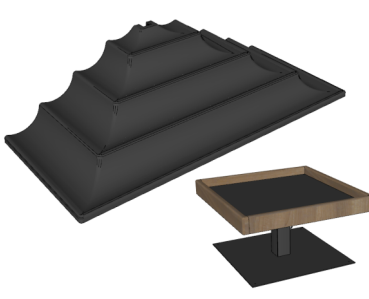

DIVIDERS

SHELVES

OPTIONS

FLEX BIN

BIN ACCESSORY SERIES
PERFECT FOR PRODUCE OR BULK MERCHANDISING

ORCHARD BINS

3X3 DUMP

2X3 WATERFALL

3X3 W/ SHELVING

2X3 W/ SHELVING

TOPPER OPTIONS

ANGLED & VARIETY

CROSS MERCHANDISING

ENDCAP

COMING SOON!

BAR MOUNT PUSHER TRAY

Load Dimensions:
15" D x 5.625" W (MIN) X 10.625" W (MAX)

- Bagged Salad
- Packaged Cut Produce
- Bagged Cheese
- Pre-Packaged Lunch Meat
- Frozen Foods

ACCESSORIES

RISERS

ABS LINERS

CUSTOM GRAPHICS