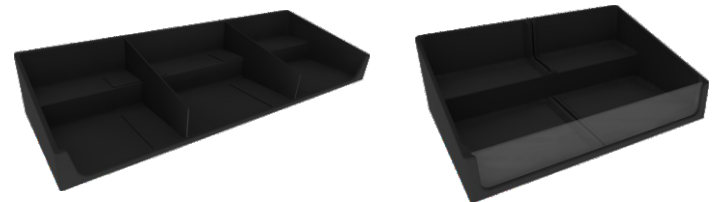

TRANSFORM

YOUR WET WALL

THE MERCHANDISERS QUICK GUIDE

Marco's Plastic

products revolutionize retail with innovative curved front trays, durable lugs, step risers, and enhanced merchandising efficiency.

EZC & CCF CURVED FRONT BASKETS

- ABS Plastic
- Dividers Available
- With Or Without Holes
- PTM Available
- Low Maintenance
- Clear Front Available

EZ & EZSM BASKETS

- BB Padding Available
- "Wicker" Style Available
- ABS Plastic
- Low Maintenance
- With Or Without Holes
- False Bottoms Available

LUGS & RPC'S

- ABS Plastic
- Low Maintenance
- Seamless Integration
- Collapsible Option
- Quick Product Rotation

STEP ORGANIZER

- ABS Plastic
- Low Maintenance
- Elevates Product Visibility
- Dividers Available
- Clear Front Available