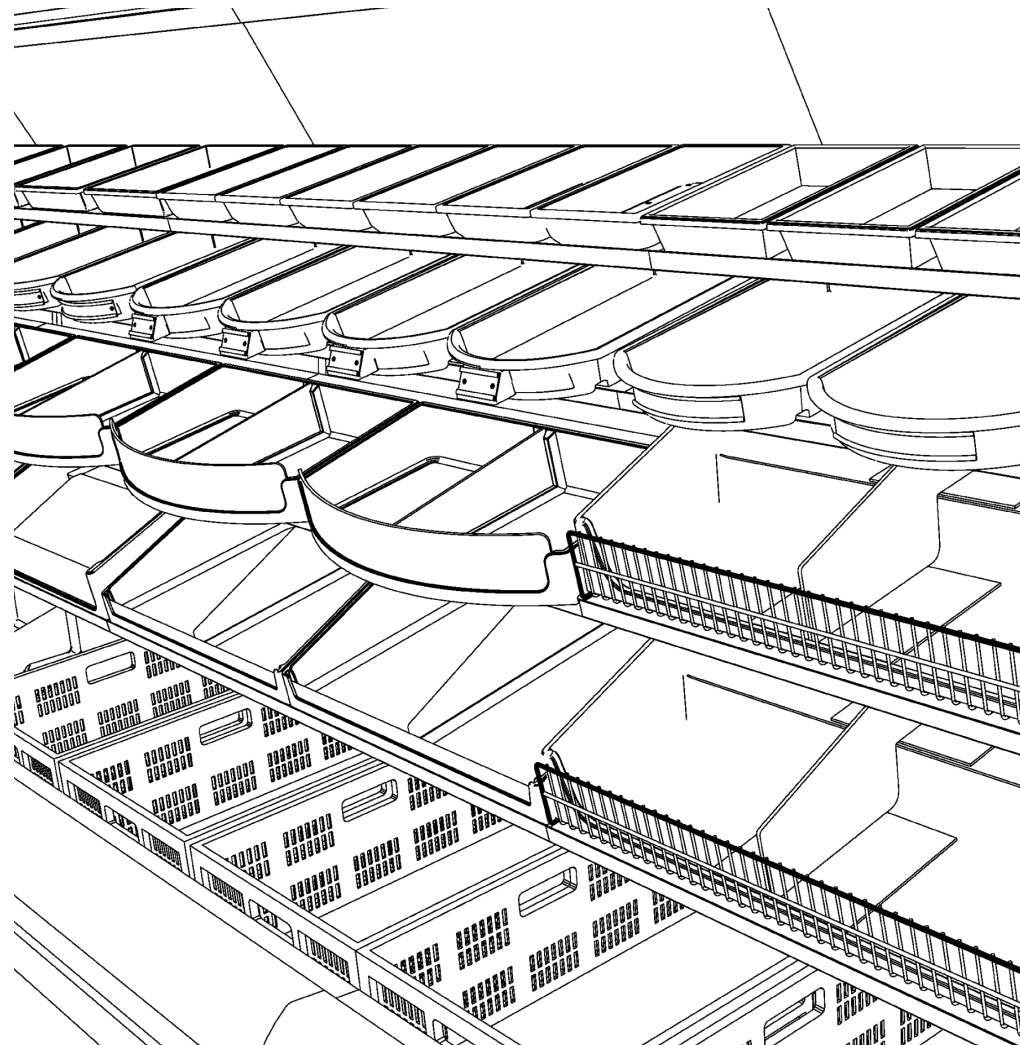

MARCO PLASTICS CHEAT SHEET

Name	Item Description	Width (")	Length (")	Height (")
CCF-14x24x4.pdf	3.5" TALL ACRYLITE GREEN ORGANIC FRONT FOR 24" CURVED FRONT TRAYS	14	24	4
CCF-14x24x4NR.pdf	CURVED FRONT TRAY W/ 3.5" CLEAR FRONT & DIVIDER	14	24	4
CCF-16x12x4NRL.pdf	LEFT HALF CURVED FRONT TRAY W/ 3.5" CLEAR FRONT & DIVIDER	16	12	4
CCF-16x12x4NRR.pdf	RIGHT HALF CURVED FRONT TRAY W/ 3.5" CLEAR FRONT & DIVIDER	16	12	4
CCF-16x24x4.pdf	CURVED FRONT TRAY W/ 2.5" CLEAR FRONT & DIVIDER	16	14	4
CCF-16x24x4NR.pdf	CURVED FRONT TRAY W/ 3.5" CLEAR FRONT & DIVIDER	16	24	4
CCF-18x24x4.pdf	CURVED FRONT TRAY W/ 2.5" CLEAR FRONT & DIVIDER	18	24	4
CCF-FR 12X3.5G.pdf	3.5" TALL ACRYLITE GREEN ORGANIC FRONT FOR 24" CURVED FRONT TRAYS	12	.118	3.5
CCF-FR 24x3.5CL.pdf	3.5" TALL CLEAR FRONT FOR 24" CLEAR FRONT TRAYS	23.44	.177	3.5
CCF-FR 24X3.5G.pdf	3.5" TALL ACRYLITE GREEN ORGANIC FRONT FOR 24" CURVED FRONT TRAYS	23.375	.118	3.5
EZC-1216PTMBKKBK.pdf	CURVED FRONT BASKET WITH PTM FITS 14" SHELF	12	16	2.5
EZC-12172PTM BK.pdf	CURVED FRONT BASKET WITH PTM FITS 14" SHELF	12	17	2.5
EZC-1217PTMBKKBK.pdf	CURVED FRONT BASKET WITH PTM FITS 14" SHELF	12	17	2.5
EZC-1217PTMBKCL.pdf	CURVED FRONT BASKET WITH PTM FITS 14" SHELF	12	17	2.5
EZC-12192.5BPTM.pdf	CURVED FRONT BASKET WITH PTM FITS 16" SHELF	11.88	19	2.5
EZC-1219230BKCL.pdf	CURVED FRONT BASKET WITH PTM FITS 16" SHELF	11.88	19	2.5
EZC-1219PTMBKKBK.pdf	CURVED FRONT BASKET WITH PTM FITS 16" SHELF	12	19	2.5
EZC-1219PTMBKCL.pdf	CURVED FRONT BASKET WITH PTM FITS 16" SHELF	12	19	2.5
EZC-1221PTMBKKBK.pdf	CURVED FRONT BASKET WITH PTM FITS 18" SHELF	11.88	21	2.5
EZC-1225PTMBKKBK.pdf	CURVED FRONT BASKET WITH PTM FITS 22" SHELF	12	25	2.5
EZC-12x11x2.5 B.pdf	CURVED FRONT BASKET FITS 8" SHELF	12	11	2.5
EZC-12x16x2 BK.pdf	CURVED FRONT BASKET FITS 14" SHELF	12	16	2.5
EZC-12x17x2 BK.pdf	CURVED FRONT BASKET FITS 14" SHELF	12	17	2.5
EZC-12x19x2.5BK.pdf	CURVED FRONT BASKET FITS 16" SHELF	11.88	19	2.5
EZC-12x21x2.5BK.pdf	CURVED FRONT BASKET FITS 18" SHELF	11.88	21	2.5
EZC-12x25x2 BK.pdf	CURVED FRONT BASKET FITS 22" SHELF	12	25	2.5
EZC-1525PTMBKKBK.pdf	CURVED FRONT BASKET WITH PTM FITS 22" SHELF	15	25	2.5
EZC-15x25x2.pdf	CURVED FRONT BASKET FITS 22" SHELF	15	25	2.5
EZC-1611PTMBKKBK.pdf	CURVED FRONT BASKET WITH PTM FITS 8" SHELF	16	11	2.5
EZC-1615PTMBKKBK.pdf	CURVED FRONT BASKET WITH PTM FITS 12" SHELF	15.75	15.25	2.5
EZC-1617PTMBKKBK.pdf	CURVED FRONT BASKET WITH PTM FITS 14" SHELF	16	17	2.5
EZC-16192.5BPTM.pdf	CURVED FRONT BASKET WITH PTM FITS 16" SHELF	15.5	19	2.5
EZC-1619PTM2BKKB.pdf	CURVED FRONT BASKET WITH PTM FITS 16" SHELF	16	19	2.5
EZ-10x12 WO.pdf	ABS WICKER-STYLE BASKET	10	12	2.25
EZ-10x16x2 WO.pdf	ABS WICKER-STYLE BASKET	10	16	2
EZ-12x12 BKW.pdf	ABS WICKER-STYLE BASKET	12	12	3
EZ-12x14x3.5BKW.pdf	ABS WICKER-STYLE BASKET	12	14	3.5
EZ-12x14x3.pdf	ABS WICKER-STYLE BASKET	12	14	3
EZ-12x14x3FB.pdf	FALSE BOTTOM FOR EZ-12X14X3	12	14	.125
EZ-12x16x2 BKWH.pdf	ABS WICKER-STYLE BASKET	12	16	2
EZ-12x16x3 WH.pdf	ABS WICKER-STYLE BASKET	12	16	3
EZ-12x17 WEDGBK.pdf	ABS WICKER-STYLE BASKET	12	17	2
EZ-12x18x2 W.pdf	ABS WICKER-STYLE BASKET	12	18	2
EZ-12x18x3 WH.pdf	ABS WICKER-STYLE BASKET	12	18	3
EZ-12x18x6.pdf	ABS WICKER-STYLE BASKET	12	18	6
EZ-14x20 W.pdf	ABS WICKER-STYLE BASKET	14	20.5	4
EZ-18x20 BKW.pdf	ABS WICKER-STYLE BASKET	18	20	2.5
EZ-18x26 BKWO.pdf	ABS WICKER-STYLE BASKET	19	27	2
EZ-8.5x11.5 BKWO.pdf	ABS WICKER-STYLE BASKET	8.5	11.5	3
EZ-8x12x35.pdf	ABS WICKER-STYLE BASKET	8	12	3.5
EZ-8x14x3 WH.pdf	ABS WICKER-STYLE BASKET	8	14	3
EZ-8x16x3 WH.pdf	ABS WICKER-STYLE BASKET	8	16	3
CL-LUG 001 BK.pdf	COLLAPSIBLE LUG	16	24	4.5
CL-LUG 002 BK.pdf	COLLAPSIBLE LUG	16	24	6.5
SO-16488SS BK	2-STEP SHELF ORGANIZER & 2DVDR	16	48	4
SO-16488SA BK	2-STEP SHELF ORGANIZER W/REM	16	23.5	8
MD-0021 HU SB	14" DIRECT HOOK IN SHELF	14	48	2
MD-0022 HU SB	16" DIRECT HOOK IN SHELF	16	48	2
MD-0023 HU SB	18" DIRECT HOOK IN SHELF	18	48	2
MD-0030 HU SB	16" DIRECT HOOK IN CURVED FRONT	16	48	2.75
MD-0031 HU SB	14" DIRECT HOOK IN CURVED FRONT	16	48	2.75
WF-4x6x48	WIRE FENCE	4	6	48
34492 BK.pdf	2-STEP ORGANIZER W/ DIVIDER AND 2.375" CLEAR FRONT	18	24	8