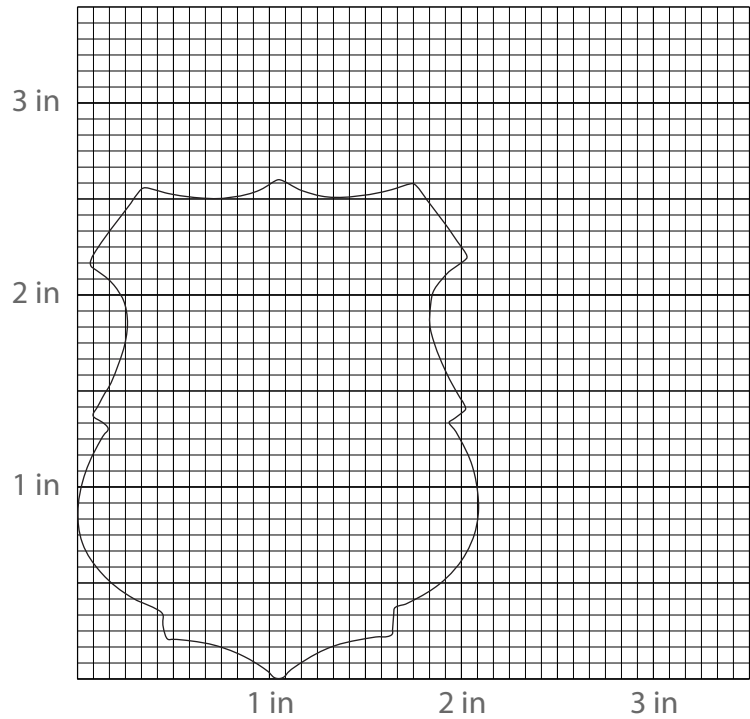

## C033 - Barrie Police Service

**Brand:**

**Height:** 2.6 (in.)

**Width:** 2.1 (in.)

**Compatible Badge Models**

**\*NOTE\*** - Please print at 100% or Full Scale, otherwise the measurements will not be accurate.