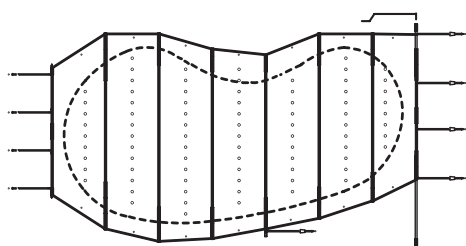

ADJUSTABLE STRAPS
storage side

ANTI-LIFT KIT

SUPPORT BARS
made of anodised aluminium
with wear strips

STAINLESS STEEL POP-UP
ANCHOR BOLTS

- Special shapes can be made with angled edges
- Compatible with deck level pools