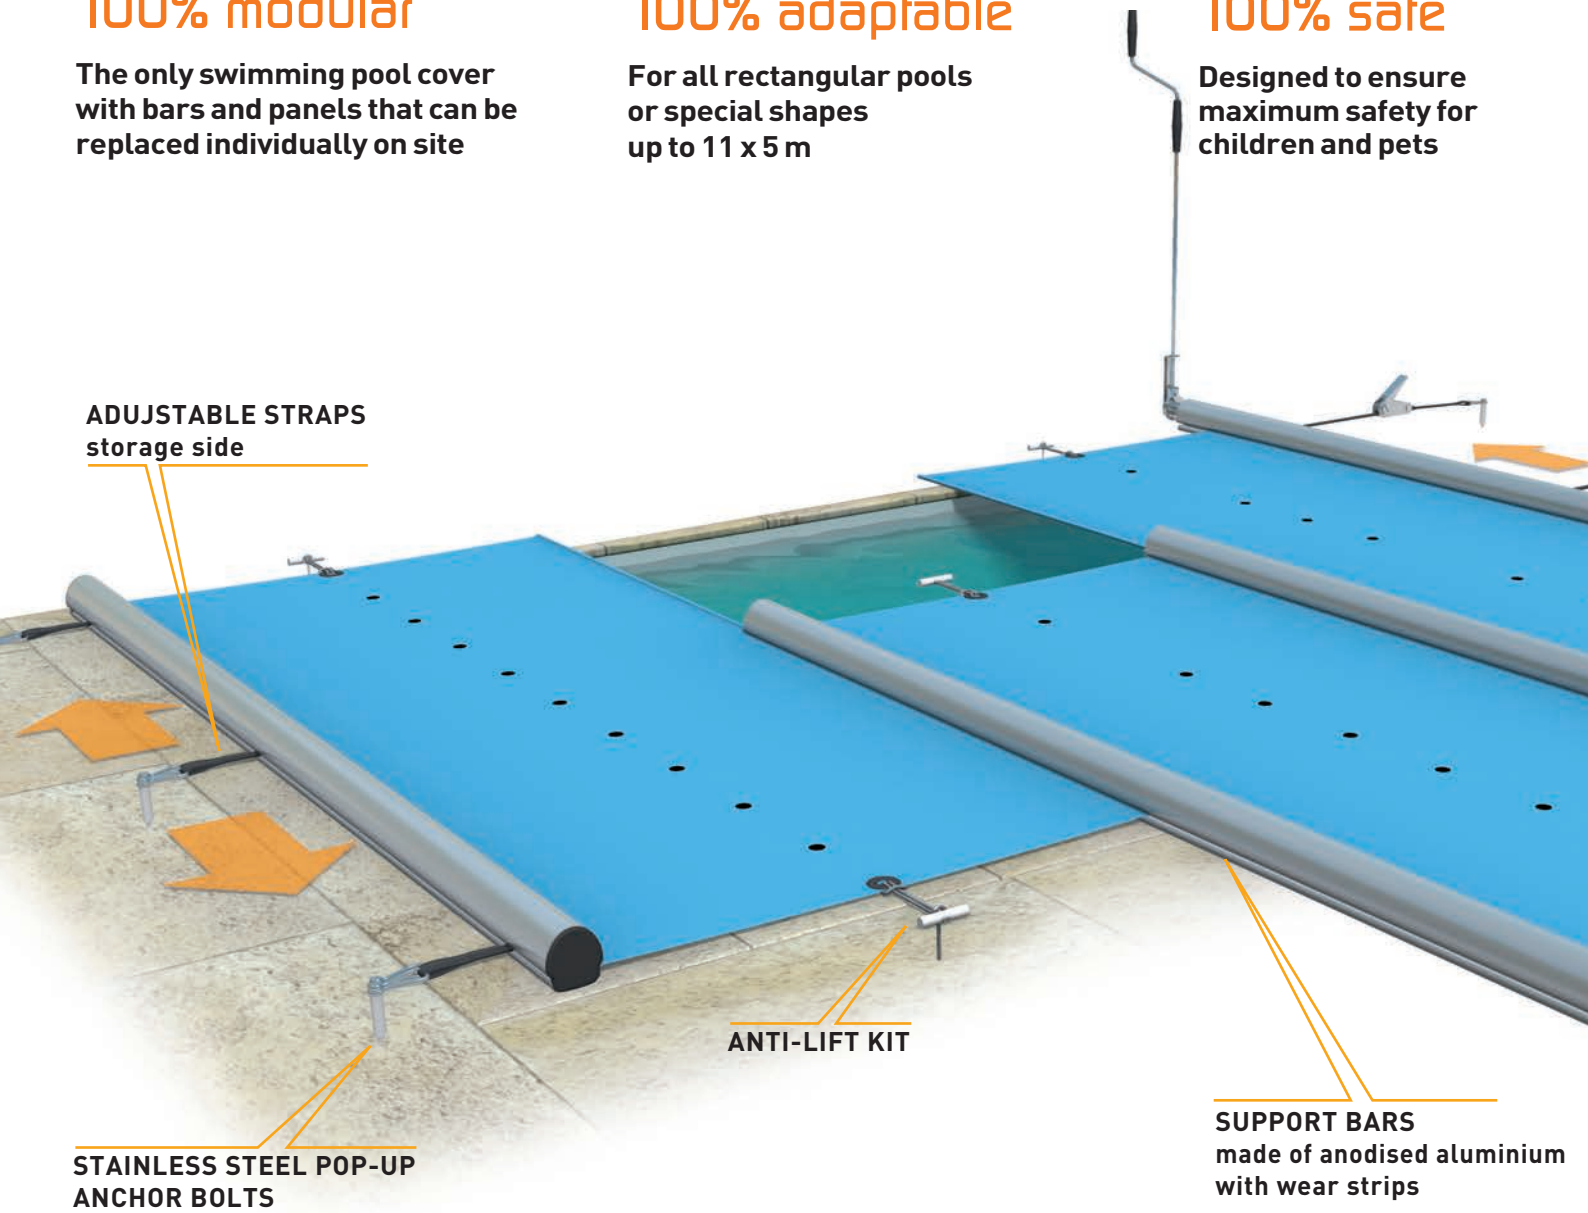

WALU POOL EVOLUTION

Bar supported safety cover for pools

Compliant with
standard NF P 90-308
Tested by LNE

Take the lead
when it comes
to safety!

MAX
11x5m

WALTER

WALU POOL EVOLUTION

Bar supported safety cover for pools

+ POINTS

100% modular

The only swimming pool cover with bars and panels that can be replaced individually on site

100% adaptable

For all rectangular pools or special shapes up to 11 x 5 m

100% safe

Designed to ensure maximum safety for children and pets

ADJUSTABLE STRAPS
storage side

ANTI-LIFT KIT

SUPPORT BARS
made of anodised aluminium
with wear strips

STAINLESS STEEL POP-UP
ANCHOR BOLTS

- Special shapes can be made with angled edges
- Compatible with deck level pools

Compliant with
standard NF P 90-308
Tested by LNE

100% versatile

Replaces a solar bubble cover and its cover roller, a winter cover as well as any other safety system

ADJUSTABLE STAINLESS
STEEL RATCHET
winding side