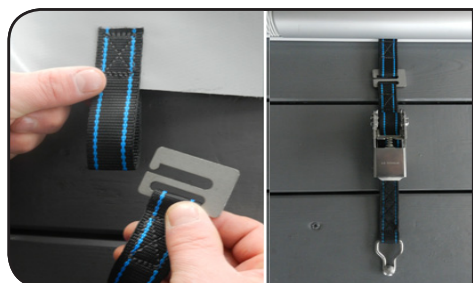

ADJUSTABLE STRAPS
storage side

ANTI-LIFT KIT

SUPPORT BARS
made of anodised aluminium
with wear strips

STAINLESS STEEL POP-UP
ANCHOR BOLTS

- Special shapes can be made with angled edges
- Compatible with deck level pools

- Telescopic winding tube on special shapes

- Anti-lift kit

Whether your pool is rectangular or has a special shape, with or without steps, with a skimmer or overflow-type, in most cases WALU POOL EVOLUTION will adapt to your pool.

Compliant with
standard NF P 90-308
Tested by LNE

100% versatile

Replaces a solar bubble cover and its cover roller, a winter cover as well as any other safety system

ADJUSTABLE STAINLESS
STEEL RATCHET
winding side