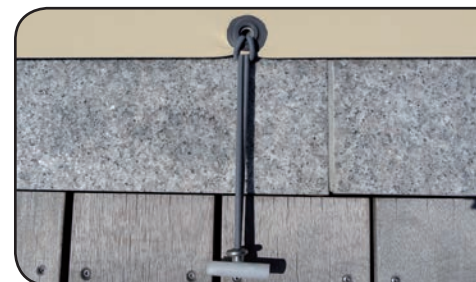

ADJUSTABLE STRAPS
storage side

ANTI-LIFT KIT

SUPPORT BARS
made of anodised aluminium
with wear strips

STAINLESS STEEL POP-UP
ANCHOR BOLTS

- Special shapes can be made with angled edges
- Compatible with deck level pools

- Telescopic winding tube on special shapes

- Anti-lift kit

Whether your pool is rectangular or has a special shape, with or without steps, with a skimmer or overflow-type, in most cases WALU POOL EVOLUTION will adapt to your pool.

Compliant with
standard NF P 90-308
Tested by LNE

100% versatile

Replaces a solar bubble cover and its cover roller, a winter cover as well as any other safety system

ADJUSTABLE STAINLESS
STEEL RATCHET
winding side