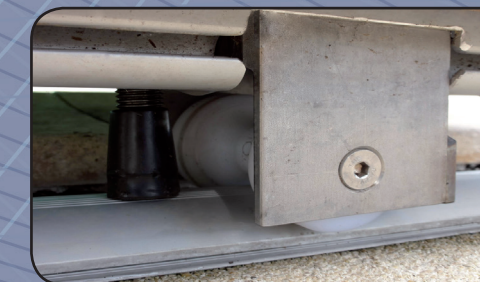

**Simple and Easy handling**

WALU DECK does not need any electrical connection, and is therefore easy and extremely quick to install. Suitable for all types of in-ground pools (any shape).

**Aesthetic and Versatile**

**Modules can open with various possibilities:**

• Installed on the length

• Installed on the width

**Components :**

• Brake with rubber pad and guide wheel

• Combined guide handle and brake applicator (option)

• Protective membrane to limit evaporation