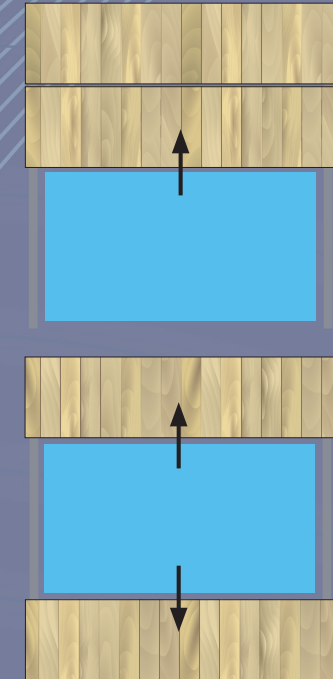

• Installed on the width