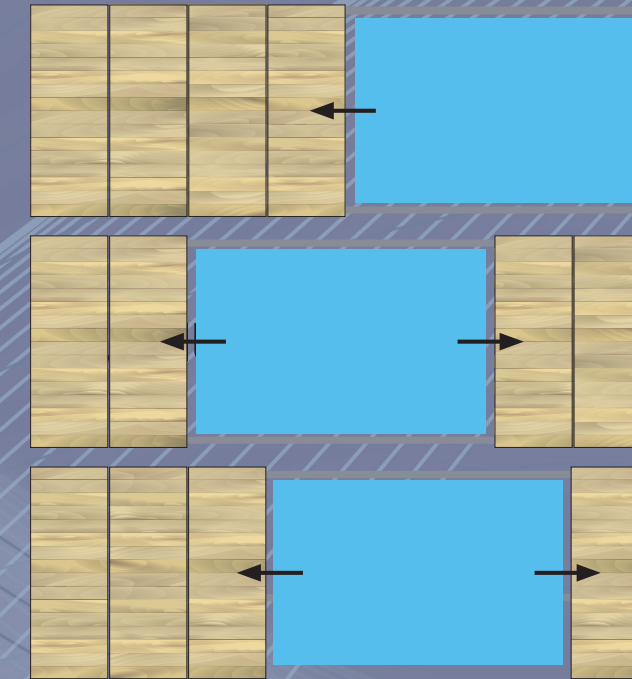

Modules can open with various possibilities:

• Installed on the length