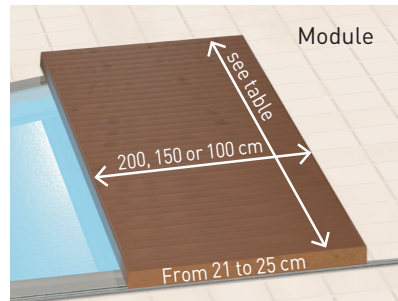

## Technical features:

**Frame :**  
Aluminium frame made up of modules running on rollers with stainless steel needle bearings. Bearing capacity up to 150 kg/m<sup>2</sup>.

**Tracks :**  
The aluminium tracks must be fixed onto a solid, non-mobile surface.

**Finishes :**  
Siberian Larch. WALU DECK can also be supplied without decking.

**Table of sizes :**  
You can choose between 3  
**Modules width:** 2,00 m, 1,50 m or 1,00 m.  
**The Modules height** (with decking) **is adjustable** between 21 and 25 cm.

### Possible layouts (depending on the pool size) :

① Tracks on the pool length

② Tracks on the pool width

**Important :** The tracks can only be installed on the width side of the pool for pool length ≤ 5,00 m (or ≤ 5,50 m for pools without coping guard) because of the maximum modules length of 6,00 m.