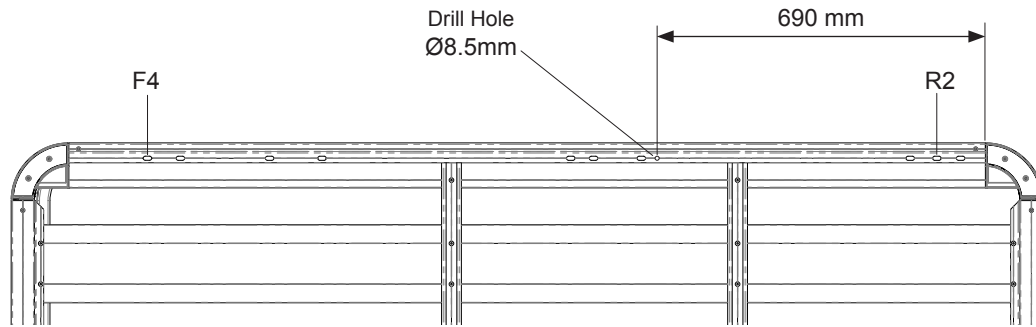

Fitting Chart - NISSAN Patrol 4dr 4WD Y62

- PIONEER 41104** (2128 x 1426mm)
- PIONEER 42104B** (2128 x 1426mm)
- PIONEER 45104B** (2128 x 1426mm)

Front of Tray

Front Crossbar			Middle Crossbar			Rear Crossbar			Approx. Overall Vehicle Height
Front Slot	Dim. A	Leg Height Spacer	Middle Slot	Dim. A	Leg Height Spacer	Rear Slot	Dim. A	Leg Height Spacer	
F4	175mm	-	Drill Hole Ø8.5mm	190mm	-	R2	201mm	-	