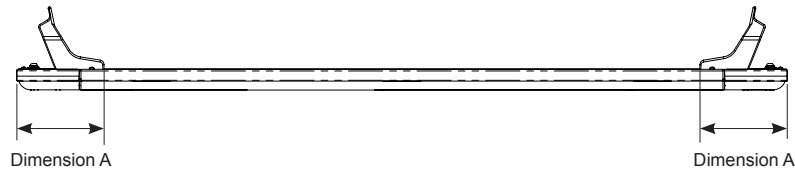

Fitting Chart - NISSAN Patrol 4dr 4WD Y62

- PIONEER 41104** (2128 x 1426mm)
- PIONEER 42104B** (2128 x 1426mm)
- PIONEER 45104B** (2128 x 1426mm)

Front of Tray

Front Crossbar			Middle Crossbar			Rear Crossbar			Approx. Overall Vehicle Height
Front Slot	Dim. A	Leg Height Spacer	Middle Slot	Dim. A	Leg Height Spacer	Rear Slot	Dim. A	Leg Height Spacer	
F4	175mm	-	Drill Hole Ø8.5mm	190mm	-	R2	201mm	-	