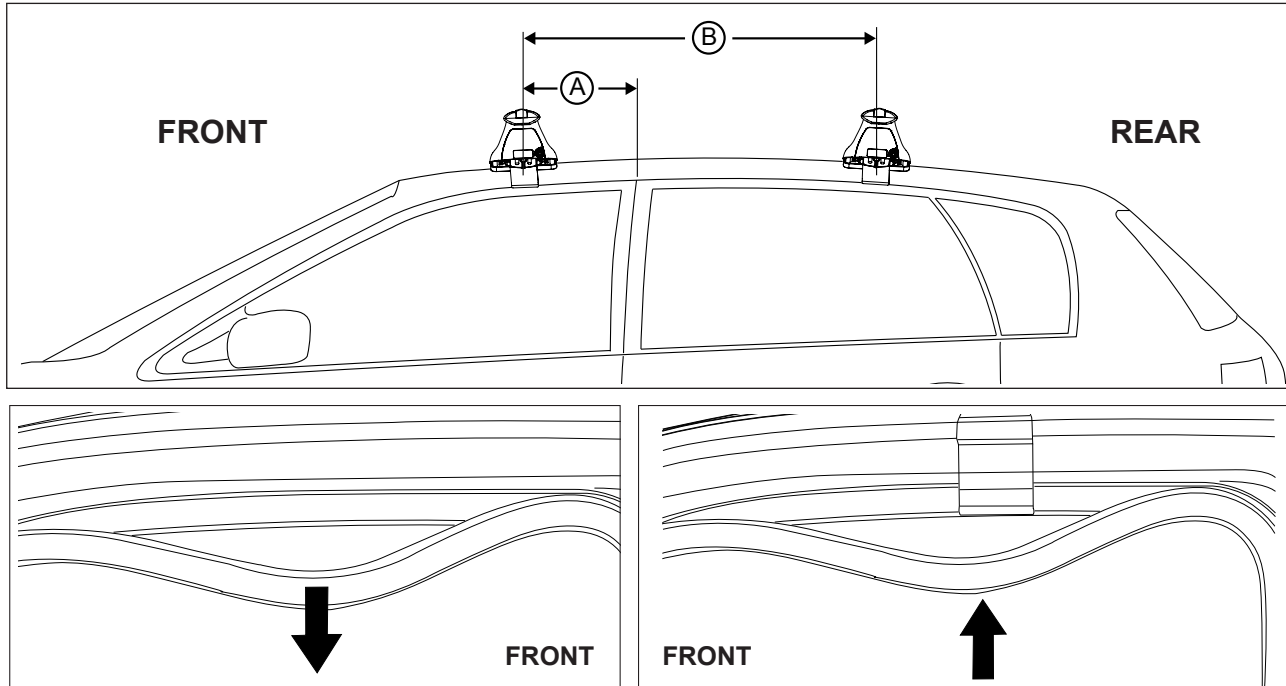

DK374/DK373H Rhino-Rack VA, DA, Euro & HD crossbar instruction

IDENTIFICATION CHART

Vehicle	Date	Crossbar	FRONT CROSSBAR					REAR CROSSBAR						
			Front Right Pad/Clamp	Front Left Pad/Clamp	Measurement strip length per side	Measurement strip length per side	Measurement Distance (x)	Foot plate arrow direction	Rear Right Pad/Clamp	Rear Left Pad/Clamp	Measurement strip length per side	Measurement strip length per side	Measurement Distance (x)	Foot plate arrow direction
Nissan Navara D40 Extra Cab	05-	1375mm	M366 SUB0181		162mm	107mm	1087mm 42,61/64"	OUT	M366 SUB0181		157mm	102mm	1077mm 42,13/32"	OUT
			Arrow FORWARD						Arrow FORWARD					
Nissan Frontier D40 King Cab	05-	1375mm	M366 SUB0181		162mm	107mm	1087mm 42,61/64"	OUT	M366 SUB0181		157mm	102mm	1077mm 42,13/32"	OUT
			Arrow FORWARD						Arrow FORWARD					
Suzuki Equator Extended Cab	09-	1375mm	M366 SUB0181		162mm	107mm	1087mm 42,61/64"	OUT	M366 SUB0181		157mm	102mm	1077mm 42,13/32"	OUT
			Arrow FORWARD						Arrow FORWARD					

DK374/DK373H Rhino-Rack VA, DA, Euro & HD crossbar instruction

Measurement A: CENTRE of door jamb to CENTRE arrow of leg foot plate.

Measurement B: CENTRE of Front leg foot plate arrow to CENTRE of Rear leg foot plate arrow.

The top section of the rubber door jamb seal needs to be pulled down in order to fit the clamps. Re-fit rubber once clamps are in place and tightened.

VEHICLE	Date	Measurement A	Measurement B	Load Rating (includes racks 5kg/ 11lbs)
Nissan Navara D40 Extra Cab	05-	260mm / 10,15/64"	600mm / 23,5/8"	75kg/ 165lbs
Nissan Frontier D40 King Cab	05-	260mm / 10,15/64"	600mm / 23,5/8"	75kg/ 165lbs
Suzuki Equator Extended Cab	09-	260mm / 10,15/64"	600mm / 23,5/8"	75kg/ 165lbs