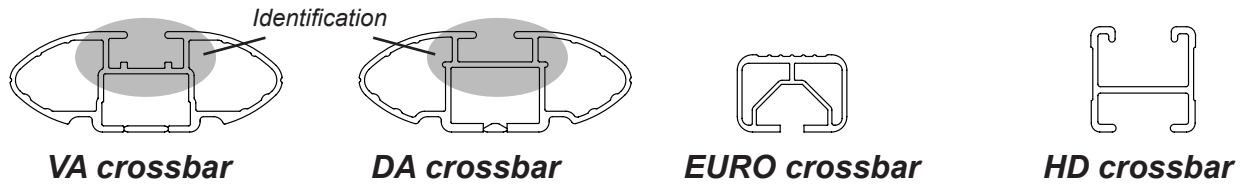

DK374/DK373H Rhino-Rack VA, DA, Euro & HD crossbar instruction

IDENTIFICATION CHART

Vehicle	Date	Crossbar	FRONT CROSSBAR					REAR CROSSBAR						
			Front Right Pad/Clamp	Front Left Pad/Clamp	Measurement strip length per side	Measurement strip length per side	Measurement Distance (x)	Foot plate arrow direction	Rear Right Pad/Clamp	Rear Left Pad/Clamp	Measurement strip length per side	Measurement strip length per side	Measurement Distance (x)	Foot plate arrow direction
Nissan Navara D40 Extra Cab	05-	1375mm	M366 SUB0181		162mm	107mm	1087mm 42,61/64"	OUT	M366 SUB0181		157mm	102mm	1077mm 42,13/32"	OUT
			Arrow FORWARD						Arrow FORWARD					
Nissan Frontier D40 King Cab	05-	1375mm	M366 SUB0181		162mm	107mm	1087mm 42,61/64"	OUT	M366 SUB0181		157mm	102mm	1077mm 42,13/32"	OUT
			Arrow FORWARD						Arrow FORWARD					
Suzuki Equator Extended Cab	09-	1375mm	M366 SUB0181		162mm	107mm	1087mm 42,61/64"	OUT	M366 SUB0181		157mm	102mm	1077mm 42,13/32"	OUT
			Arrow FORWARD						Arrow FORWARD					

DK374/DK373H Rhino-Rack VA, DA, Euro & HD crossbar instruction

Measurement A: CENTRE of door jamb to CENTRE arrow of leg foot plate.

Measurement B: CENTRE of Front leg foot plate arrow to CENTRE of Rear leg foot plate arrow.

The top section of the rubber door jamb seal needs to be pulled down in order to fit the clamps. Re-fit rubber once clamps are in place and tightened.

VEHICLE	Date	Measurement A	Measurement B	Load Rating (includes racks 5kg/ 11lbs)
Nissan Navara D40 Extra Cab	05-	260mm / 10,15/64"	600mm / 23,5/8"	75kg/ 165lbs
Nissan Frontier D40 King Cab	05-	260mm / 10,15/64"	600mm / 23,5/8"	75kg/ 165lbs
Suzuki Equator Extended Cab	09-	260mm / 10,15/64"	600mm / 23,5/8"	75kg/ 165lbs