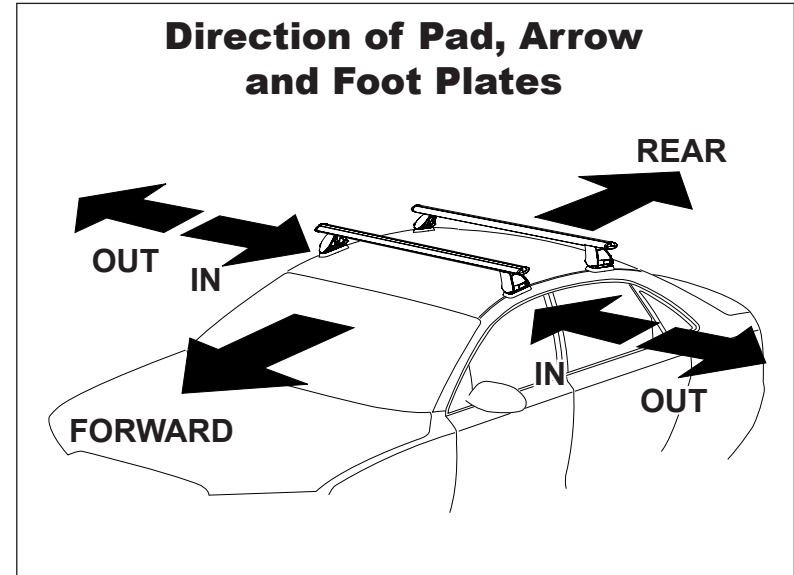

DK374/DK373H Rhino-Rack VA, DA, Euro & HD crossbar instruction

IDENTIFICATION CHART

Vehicle	Date	Crossbar	FRONT CROSSBAR					REAR CROSSBAR						
			Front Right Pad/Clamp	Front Left Pad/Clamp	Measurement strip length per side	Measurement strip length per side	Measurement Distance (x)	Foot plate arrow direction	Rear Right Pad/Clamp	Rear Left Pad/Clamp	Measurement strip length per side	Measurement strip length per side	Measurement Distance (x)	Foot plate arrow direction
Nissan Navara D40 Extra Cab	05-	1375mm	M366 SUB0181		162mm	107mm	1087mm 42,61/64"	OUT	M366 SUB0181		157mm	102mm	1077mm 42,13/32"	OUT
			Arrow FORWARD						Arrow FORWARD					
Nissan Frontier D40 King Cab	05-	1375mm	M366 SUB0181		162mm	107mm	1087mm 42,61/64"	OUT	M366 SUB0181		157mm	102mm	1077mm 42,13/32"	OUT
			Arrow FORWARD						Arrow FORWARD					
Suzuki Equator Extended Cab	09-	1375mm	M366 SUB0181		162mm	107mm	1087mm 42,61/64"	OUT	M366 SUB0181		157mm	102mm	1077mm 42,13/32"	OUT
			Arrow FORWARD						Arrow FORWARD					

DK374/DK373H Rhino-Rack VA, DA, Euro & HD crossbar instruction

Measurement A: CENTRE of door jamb to CENTRE arrow of leg foot plate.

Measurement B: CENTRE of Front leg foot plate arrow to CENTRE of Rear leg foot plate arrow.

The top section of the rubber door jamb seal needs to be pulled down in order to fit the clamps. Re-fit rubber once clamps are in place and tightened.

VEHICLE	Date	Measurement A	Measurement B	Load Rating (includes racks 5kg/ 11lbs)
Nissan Navara D40 Extra Cab	05-	260mm / 10,15/64"	600mm / 23,5/8"	75kg/ 165lbs
Nissan Frontier D40 King Cab	05-	260mm / 10,15/64"	600mm / 23,5/8"	75kg/ 165lbs
Suzuki Equator Extended Cab	09-	260mm / 10,15/64"	600mm / 23,5/8"	75kg/ 165lbs