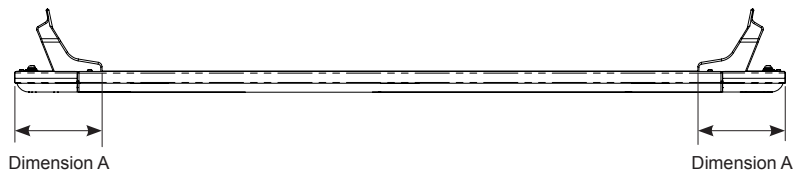

**Fitting Chart - NISSAN Titan 4dr Pick Up**

**PIONEER 41101** (1528 x 1376mm) (5' 5/32" x 4' 6 11/64")  
**PIONEER 42101B** (1528 x 1376mm) (5' 5/32" x 4' 6 11/64")  
**PIONEER 45101B** (1528 x 1376mm) (5' 5/32" x 4' 6 11/64")

**Front of Tray**

Front Crossbar			Rear Crossbar			Approx. Overall Vehicle Height
Front Slot	Dim. A	Leg Height Spacer	Rear Slot	Dim. A	Leg Height Spacer	
F1		QMHD05 QMW05	R1		QMHD05 QMW05	

Country	Vehicle	Running Date	Vehicle Load Rating (kg / lbs)	Fit Kit
USA & Canada	NISSAN Titan 4dr Pick Up	2003 - 2015	100 / 220	1 x RTV128 1 x RLT600 2 x QMW05 2 x QMHD05