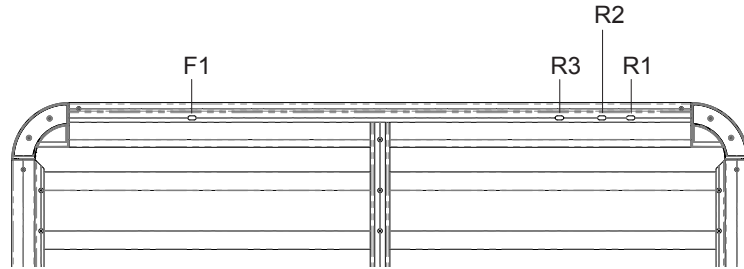

**Fitting Chart - NISSAN Titan 4dr Pick Up**

**PIONEER 41101** (1528 x 1376mm) (5' 5/32" x 4' 6 11/64")  
**PIONEER 42101B** (1528 x 1376mm) (5' 5/32" x 4' 6 11/64")  
**PIONEER 45101B** (1528 x 1376mm) (5' 5/32" x 4' 6 11/64")

**Front of Tray**

Front Crossbar			Rear Crossbar			Approx. Overall Vehicle Height
Front Slot	Dim. A	Leg Height Spacer	Rear Slot	Dim. A	Leg Height Spacer	
F1		QMHD05 QMW05	R1		QMHD05 QMW05	

Country	Vehicle	Running Date	Vehicle Load Rating (kg / lbs)	Fit Kit
USA & Canada	NISSAN Titan 4dr Pick Up	2003 - 2015	100 / 220	1 x RTV128 1 x RLT600 2 x QMW05 2 x QMHD05