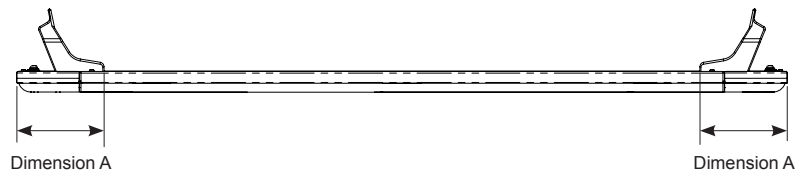

**Fitting Chart - NISSAN Titan 4dr Pick Up**

**PIONEER 41101** (1528 x 1376mm) (5' 5/32" x 4' 6 11/64")  
**PIONEER 42101B** (1528 x 1376mm) (5' 5/32" x 4' 6 11/64")  
**PIONEER 45101B** (1528 x 1376mm) (5' 5/32" x 4' 6 11/64")

**Front of Tray**

Front Crossbar			Rear Crossbar			Approx. Overall Vehicle Height
Front Slot	Dim. A	Leg Height Spacer	Rear Slot	Dim. A	Leg Height Spacer	
F1		-	R1		-	

Country	Vehicle	Running Date	Vehicle Load Rating (kg / lbs)	Fit Kit	Note
USA & Canada	NISSAN Titan 4dr Pick Up	2003 - 2015	100 / 220	1 x RTV128 2 x RLTP	Wedges used under RLTP legs (wedges provided in leg kit)  High side of wedge to inside.