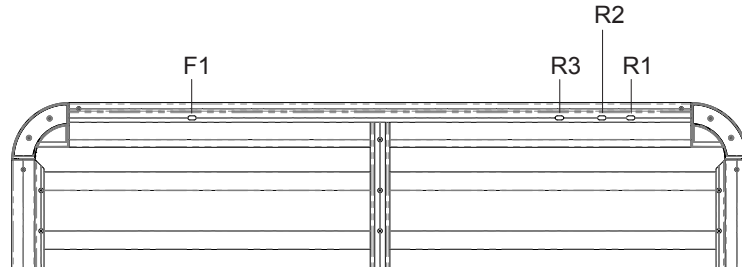

**Fitting Chart - NISSAN Titan 4dr Pick Up**

**PIONEER 41101** (1528 x 1376mm) (5' 5/32" x 4' 6 11/64")  
**PIONEER 42101B** (1528 x 1376mm) (5' 5/32" x 4' 6 11/64")  
**PIONEER 45101B** (1528 x 1376mm) (5' 5/32" x 4' 6 11/64")

**Front of Tray**

Front Crossbar			Rear Crossbar			Approx. Overall Vehicle Height
Front Slot	Dim. A	Leg Height Spacer	Rear Slot	Dim. A	Leg Height Spacer	
F1		-	R1		-	

Country	Vehicle	Running Date	Vehicle Load Rating (kg / lbs)	Fit Kit	Note
USA & Canada	NISSAN Titan 4dr Pick Up	2003 - 2015	100 / 220	1 x RTV128 2 x RLTP	Wedges used under RLTP legs (wedges provided in leg kit)  High side of wedge to inside.