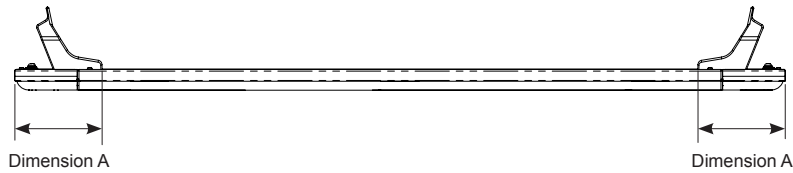

Pioneer Platform / Pioneer Tray / Pioneer Tradie

Fitting Chart - NISSAN Navara D40 4dr Ute Dual Cab

PIONEER 41101 (1528 x 1376mm) (5' 5/32" x 4' 6 11/64")
PIONEER 42101B (1528 x 1376mm) (5' 5/32" x 4' 6 11/64")
PIONEER 45101B (1528 x 1376mm) (5' 5/32" x 4' 6 11/64")

Front of Tray

Front Crossbar			Rear Crossbar			Approx. Overall Vehicle Height
Front Slot	Dim. A	LHS	Rear Slot	Dim. A	LHS	
F1		-	R2		-	

Country	Vehicle	Running Date	Vehicle Load Rating (kg / lbs)	Fit Kit
Australia & NZ	NISSAN Navara D40 4dr Ute Dual Cab	11/05 - on	100 / 220	1 x RTS507 2 x RLTP
USA & Canada	NISSAN Frontier 4dr Pick Up Crew Cab D40	2005 - on		
South Africa	NISSAN Navara 4dr Pick Up Dual Cab	11/05 - on		
UK & Europe	NISSAN Navara D40 4dr Ute Dual Cab	03/05 - on		