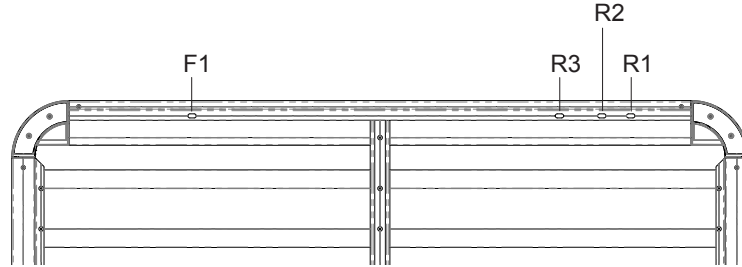

Pioneer Platform / Pioneer Tray / Pioneer Tradie

Fitting Chart - NISSAN Navara D40 4dr Ute Dual Cab

PIONEER 41101 (1528 x 1376mm) (5' 5/32" x 4' 6 11/64")
PIONEER 42101B (1528 x 1376mm) (5' 5/32" x 4' 6 11/64")
PIONEER 45101B (1528 x 1376mm) (5' 5/32" x 4' 6 11/64")

Front of Tray

Front Crossbar			Rear Crossbar			Approx. Overall Vehicle Height
Front Slot	Dim. A	LHS	Rear Slot	Dim. A	LHS	
F1		-	R2		-	

Country	Vehicle	Running Date	Vehicle Load Rating (kg / lbs)	Fit Kit
Australia & NZ	NISSAN Navara D40 4dr Ute Dual Cab	11/05 - on	100 / 220	1 x RTS507 2 x RLTP
USA & Canada	NISSAN Frontier 4dr Pick Up Crew Cab D40	2005 - on		
South Africa	NISSAN Navara 4dr Pick Up Dual Cab	11/05 - on		
UK & Europe	NISSAN Navara D40 4dr Ute Dual Cab	03/05 - on		