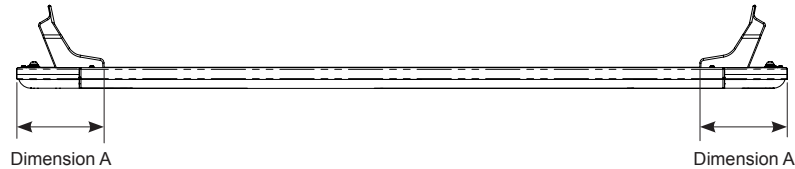

Fitting Chart - JEEP Cherokee XJ 4dr Wagon

PIONEER 41101 (1528 x 1376mm) (5' 5/32" x 4' 6 11/64")
PIONEER 42101B (1528 x 1376mm) (5' 5/32" x 4' 6 11/64")
PIONEER 45101B (1528 x 1376mm) (5' 5/32" x 4' 6 11/64")

Front of Tray

Front Crossbar			Rear Crossbar			Approx. Overall Vehicle Height
Front Slot	Dim. A	Leg Height Spacer	Rear Slot	Dim. A	Leg Height Spacer	
F1	115mm (4 17/32")	PLHSPAIR	R1	115mm (4 17/32")	PLHSPAIR	1700mm