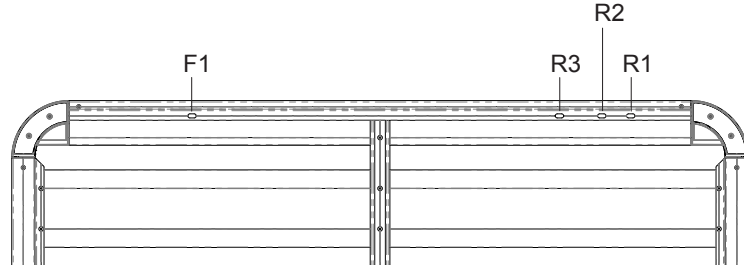

Fitting Chart - JEEP Cherokee XJ 4dr Wagon

PIONEER 41101 (1528 x 1376mm) (5' 5/32" x 4' 6 11/64")
PIONEER 42101B (1528 x 1376mm) (5' 5/32" x 4' 6 11/64")
PIONEER 45101B (1528 x 1376mm) (5' 5/32" x 4' 6 11/64")

Front of Tray

Front Crossbar			Rear Crossbar			Approx. Overall Vehicle Height
Front Slot	Dim. A	Leg Height Spacer	Rear Slot	Dim. A	Leg Height Spacer	
F1	115mm (4 17/32")	PLHSPAIR	R1	115mm (4 17/32")	PLHSPAIR	1700mm