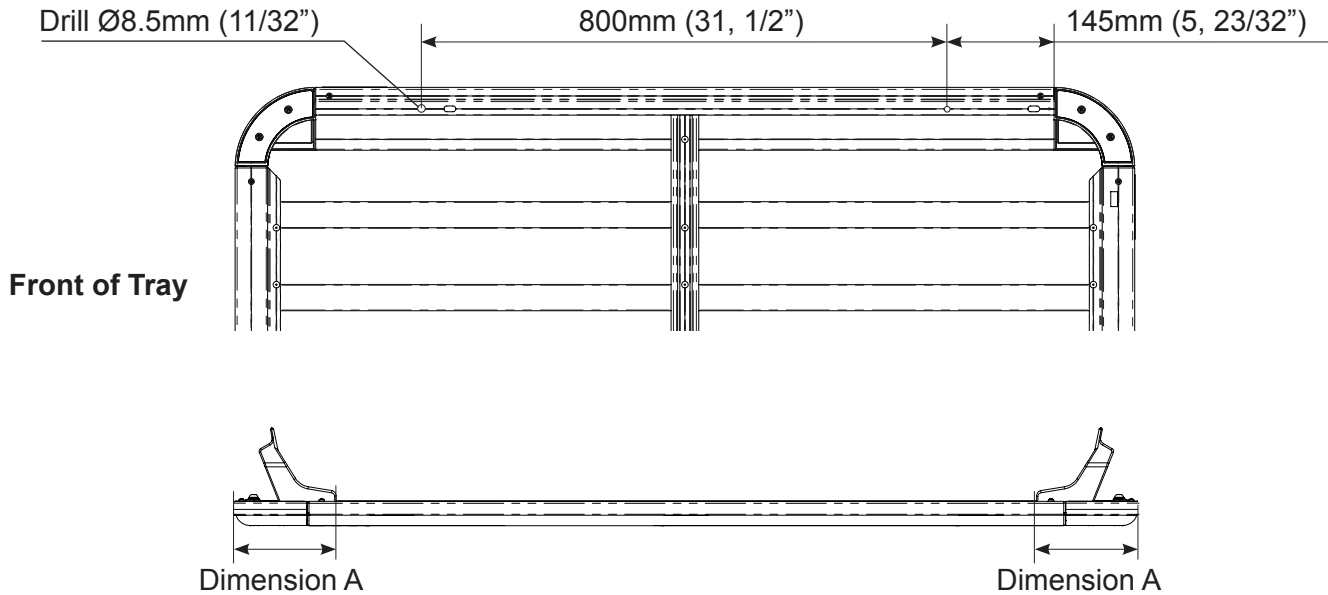

## Fitting Chart - DODGE RAM / RAM 1500/2500/3500 4dr Pick Up Crew Cab

**PIONEER 42111B** 1328mm x 1426mm (52" x 56")  
**PIONEER 45111B** 1328mm x 1426mm (52" x 56")

Front Crossbar			Rear Crossbar			Approx. Overall Vehicle Height
Front Slot	Dimension A	Leg Height Spacer	Rear Slot	Dimension A	Leg Height Spacer	
Drill Hole Ø8.5mm (11/32")	=	PLHSPAIR	Drill Hole Ø8.5mm (11/32")	=	PLHSPAIR	