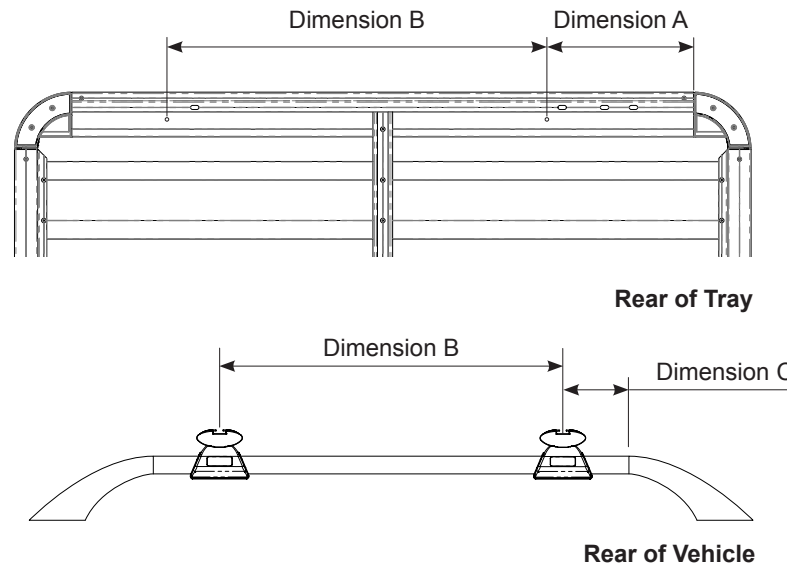

Fitting Chart - SUBARU Tribeca 4dr Wagon with Roof Rails

PIONEER 44101B (1528 x 1376mm)

Dimension A	Dimension B	Dimension C	Approx. Overall Vehicle Height
185mm	850mm	80mm	1785mm

Country	Vehicle	Running Date	Vehicle Load Rating (kg / lbs)	Fit Kit
Australia & NZ	SUBARU Tribeca 4dr Wagon with Roof Rails	12/07 - on	60 / 132	1 x SX001
USA & CA	SUBARU Tribeca 4dr Wagon with Roof Rails	2006 - 2014	60 / 132	1 x SX001
South America	SUBARU Tribeca 4dr Wagon with Roof Rails	2006 - 2014	60 / 132	1 x SX001
Europe & UK	SUBARU Tribeca 4dr Wagon with Roof Rails	2006 - 2009	60 / 132	1 x SX001
South Africa	SUBARU Tribeca 4dr Wagon with Roof Rails	2006 - 2014	60 / 132	1 x SX001