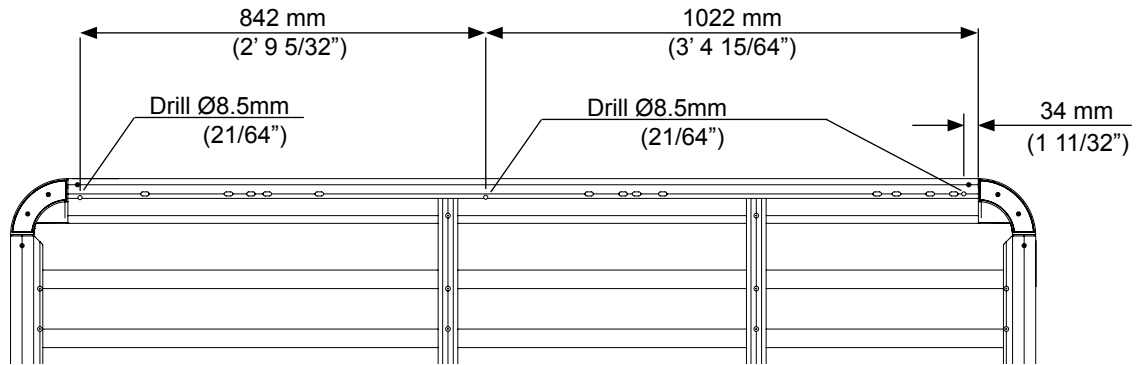

Fitting Chart - TOYOTA FJ Cruiser 4dr 4WD

- PIONEER 41107** (2128 x 1236mm) (6' 11 25/32" x 4' 21/32")
- PIONEER 42107B** (2128 x 1236mm) (6' 11 25/32" x 4' 21/32")
- PIONEER 45107B** (2128 x 1236mm) (6' 11 25/32" x 4' 21/32")

Front of Tray

Front Crossbar			Middle Crossbar			Rear Crossbar			Approx. Overall Vehicle Height
Front Slot	Dim. A	Leg Height Spacer	Middle Slot	Dim. A	Leg Height Spacer	Rear Slot	Dim. A	Leg Height Spacer	
Drill Hole Ø8.5mm		-	Drill Hole Ø8.5mm		-	Drill Hole Ø8.5mm		-	