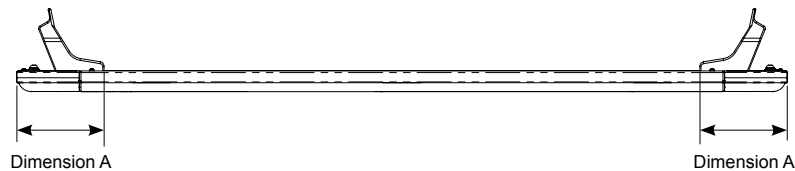

Fitting Chart - TOYOTA FJ Cruiser 4dr 4WD

- PIONEER 41107** (2128 x 1236mm) (6' 11 25/32" x 4' 21/32")
- PIONEER 42107B** (2128 x 1236mm) (6' 11 25/32" x 4' 21/32")
- PIONEER 45107B** (2128 x 1236mm) (6' 11 25/32" x 4' 21/32")

Front of Tray

Front Crossbar			Middle Crossbar			Rear Crossbar			Approx. Overall Vehicle Height
Front Slot	Dim. A	Leg Height Spacer	Middle Slot	Dim. A	Leg Height Spacer	Rear Slot	Dim. A	Leg Height Spacer	
Drill Hole Ø8.5mm		-	Drill Hole Ø8.5mm		-	Drill Hole Ø8.5mm		-	