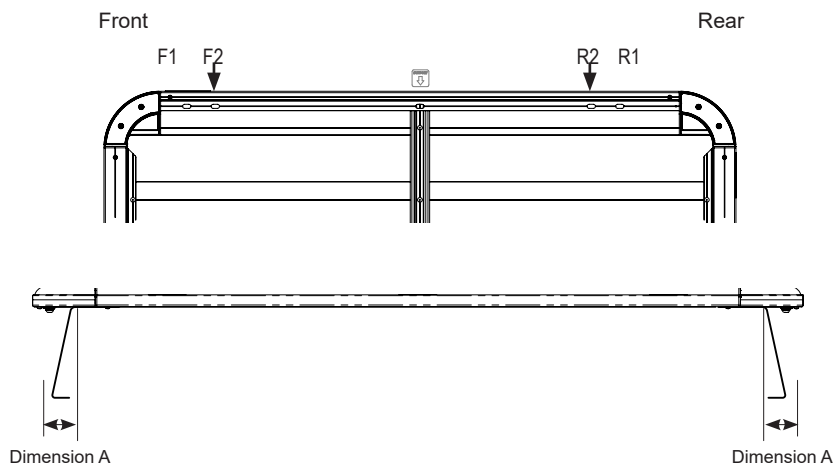

**Fitting Chart - CHEVROLET Colorado & GMC Canyon Ute Extended Cab**

**PIONEER 42109B** (1328 x 1236mm)  
**PIONEER 45109B** (1328 x 1236mm)

Front Crossbar			Rear Crossbar		
Front Slot	Dim. A	Leg Height Spacer	Rear Slot	Dim. A	Leg Height Spacer
F2	EQUAL	N/A	R2	EQUAL	N/A

Country	Vehicle	Running Date	Vehicle Load Rating (kg / lbs)	Fit Kit
USA & Canada	CHEVROLET Colorado 2dr Pick Up Extended Cab	2015 - on	100 / 220	1 x RCCB2
	GMC Canyon 2dr Pick Up Extended Cab	2015 - on		