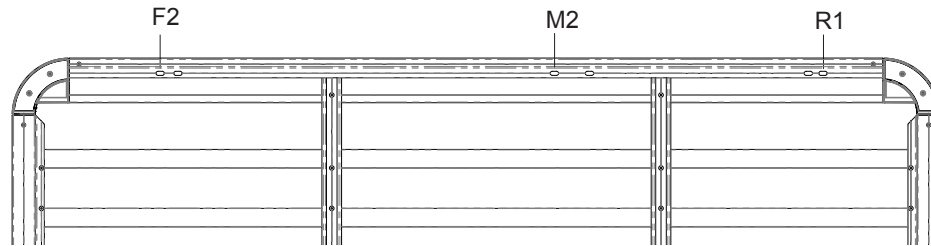

Fitting Chart - TOYOTA 4 Runner 4dr 4WD

PIONEER 41102 (1928 x 1236mm)
PIONEER 42102B (1928 x 1236mm)
PIONEER 45102B (1928 x 1236mm)

Front of Tray

Front Crossbar			Middle Crossbar			Rear Crossbar			Approx. Overall Vehicle Height
Front Slot	Dim. A	Leg Height Spacer	Middle Slot	Dim. A	Leg Height Spacer	Rear Slot	Dim. A	Leg Height Spacer	
F2	-	-	M2	-	-	R1	-	PLHS3	2015mm

Country	Vehicle	Running Date	Vehicle Load Rating (kg / lbs)	Fit Kit	Note
Australia & NZ	TOYOTA 4 Runner 4dr 4WD	11/89 - 01/96	100 / 220	1 x RTV168 3 x RLTP 1 x PLHS3	Wedges used under RLTP legs.

Rhino-Rack
 3 Pike Street, Rydalmere,
 NSW 2116, Australia.
 (Ph) (02) 9638 4744
 (Fax) (02) 9638 4822