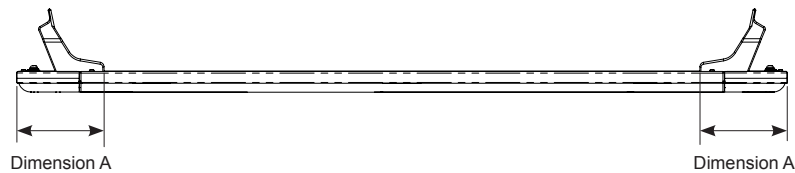

Fitting Chart - TOYOTA 4 Runner 4dr 4WD

PIONEER 41102 (1928 x 1236mm)
PIONEER 42102B (1928 x 1236mm)
PIONEER 45102B (1928 x 1236mm)

Front of Tray

Front Crossbar			Middle Crossbar			Rear Crossbar			Approx. Overall Vehicle Height
Front Slot	Dim. A	Leg Height Spacer	Middle Slot	Dim. A	Leg Height Spacer	Rear Slot	Dim. A	Leg Height Spacer	
F2	-	-	M2	-	-	R1	-	PLHS3	2015mm

Country	Vehicle	Running Date	Vehicle Load Rating (kg / lbs)	Fit Kit	Note
Australia & NZ	TOYOTA 4 Runner 4dr 4WD	11/89 - 01/96	100 / 220	1 x RTV168 3 x RLTP 1 x PLHS3	Wedges used under RLTP legs.

Rhino-Rack
 3 Pike Street, Rydalmere,
 NSW 2116, Australia.
 (Ph) (02) 9638 4744
 (Fax) (02) 9638 4822