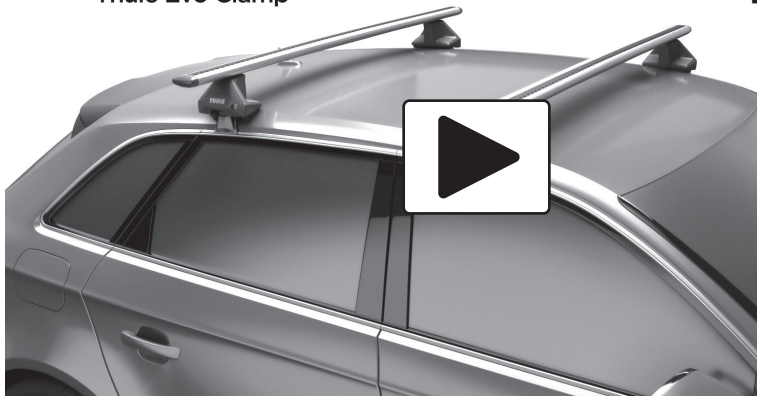

CITY CRASH
Complies with ISO norm

ISO 11154-E

i

> Mounting Tutorial

Thule Evo Clamp

THULE
SWEDEN

thule.com

1
KIT