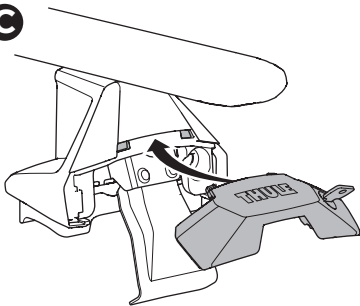

14

A

B

C

x4

Accessory

A

B

C

D

x4

Your Key-Number