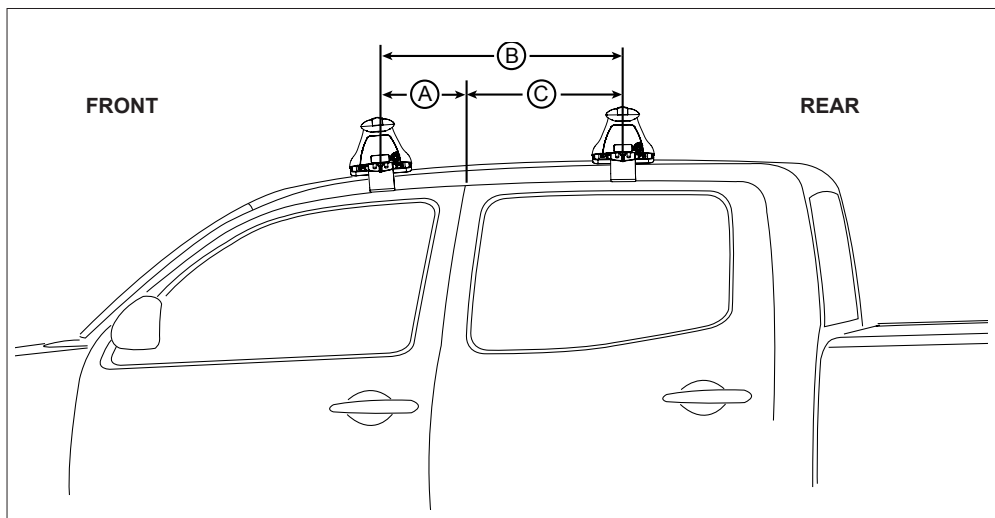

DK377/DK377H Rhino-Rack VA, DA, Euro & HD crossbar instruction

Measurement A: CENTRE of door jamb to CENTRE arrow of leg foot plate.

Measurement B: CENTRE of Front leg foot plate arrow to CENTRE of Rear leg foot plate arrow.

Carrying capacity: Roof rack is rated to 75kg. Please refer to manufacturers handbook for your vehicles maximum roof load capacity. Always use the lower of the two figures.

If your vehicle is not listed on this fitting instruction please refer to your countries Rhino-Rack web site for the latest information.

VEHICLE	Date	Measurement A	Measurement B	Measurement C	Load Rating (includes racks 5kg/ 11lbs)
Chevrolet Silverado 1500 Crew Cab GMC Sierra 1500 Crew Cab	14-	250mm / 9,27/32"	800mm / 31,1/2"	550mm / 21,21/32"	35kg / 77lbs (one crossbar) 75kg / 165lbs (two crossbars)
Chevrolet Silverado 1500 Double Cab GMC Sierra 1500 Double Cab	14-	250mm / 9,27/32"	700mm / 27,9/16"	450mm / 17,23/32"	35kg / 77lbs (one crossbar) 75kg / 165lbs (two crossbars)
Chevrolet Silverado 1500 Crew Cab (Single Centre bar) GMC Sierra 1500 Crew Cab (Single Centre bar)	14-	-	-	250mm / 9,27/32"	35kg / 77lbs (one crossbar)