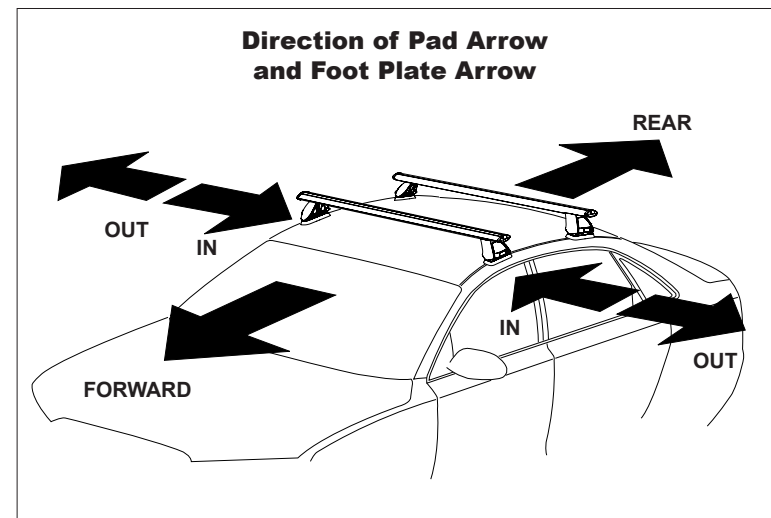

DK377/DK377H Rhino-Rack VA, DA, Euro & HD crossbar instruction

Measurement A: CENTRE of door jamb to CENTRE arrow of leg foot plate.

Measurement B: CENTRE of Front leg foot plate arrow to CENTRE of Rear leg foot plate arrow.

Carrying capacity: Roof rack is rated to 75kg. Please refer to manufacturers handbook for your vehicles maximum roof load capacity. Always use the lower of the two figures.

If your vehicle is not listed on this fitting instruction please refer to your countries Rhino-Rack web site for the latest information.

VEHICLE	Date	Measurement A	Measurement B	Measurement C	Load Rating (includes racks 5kg/ 11lbs)
Chevrolet Silverado 1500 Crew Cab GMC Sierra 1500 Crew Cab	14-	250mm / 9,27/32"	800mm / 31,1/2"	550mm / 21,21/32"	35kg / 77lbs (one crossbar) 75kg / 165lbs (two crossbars)
Chevrolet Silverado 1500 Double Cab GMC Sierra 1500 Double Cab	14-	250mm / 9,27/32"	700mm / 27,9/16"	450mm / 17,23/32"	35kg / 77lbs (one crossbar) 75kg / 165lbs (two crossbars)
Chevrolet Silverado 1500 Crew Cab (Single Centre bar) GMC Sierra 1500 Crew Cab (Single Centre bar)	14-	-	-	250mm / 9,27/32"	35kg / 77lbs (one crossbar)