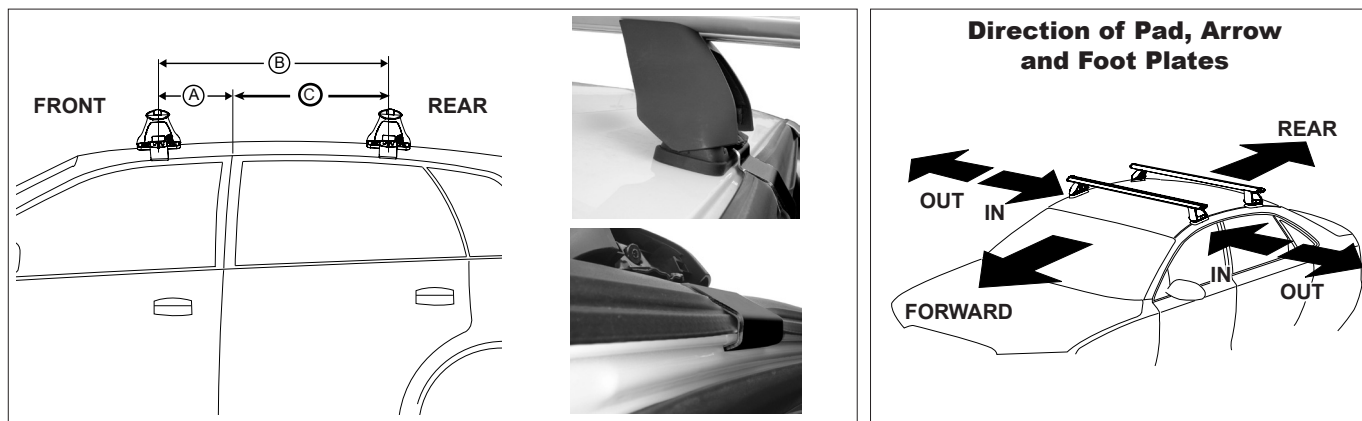

DK227 Rhino-Rack VA, Aero, Euro & HD crossbar instruction

Measurement A: CENTRE of door jamb to CENTRE arrow of leg foot plate.

Measurement B: CENTRE of Front leg foot plate arrow to CENTRE of Rear leg foot plate arrow.

Carrying capacity: Roof rack is rated to 75kg. Please refer to manufacturers handbook for your vehicles maximum roof load capacity. Always use the lower of the two figures.

If your vehicle is not listed on this fitting instruction please refer to your countries Rhino-Rack web site for the latest information.

VEHICLE	Date	Measurement A	Measurement B	Measurement C	Load Rating (includes racks 5kg/ 11lbs)
Chevrolet Silverado HD (Reg. Cab)	07-14	300mm / 11,13/16"			30kg / 66lbs (one crossbar) 60kg / 132lbs (two crossbars)
GMC Sierra HD (Reg. Cab)	07-14	300mm / 11,13/16"			30kg / 66lbs (one crossbar) 60kg / 132lbs (two crossbars)
Chevrolet Silverado HD (Ext. Cab)	07-14	300mm / 11,13/16"	800mm / 31,1/2"	500mm / 19,11/16"	30kg / 66lbs (one crossbar) 60kg / 132lbs (two crossbars)
GMC Sierra HD (Ext. Cab)	07-14	300mm / 11,13/16"	800mm / 31,1/2"	500mm / 19,11/16"	30kg / 66lbs (one crossbar) 60kg / 132lbs (two crossbars)
Chevrolet Silverado 1500 (Crew Cab)	07-13	250mm / 9,27/32"	800mm / 31,1/2"	550mm / 21,21/32"	30kg / 66lbs (one crossbar) 60kg / 132lbs (two crossbars)
GMC Sierra 1500 (Crew Cab)	07-13	250mm / 9,27/32"	800mm / 31,1/2"	550mm / 21,21/32"	30kg / 66lbs (one crossbar) 60kg / 132lbs (two crossbars)