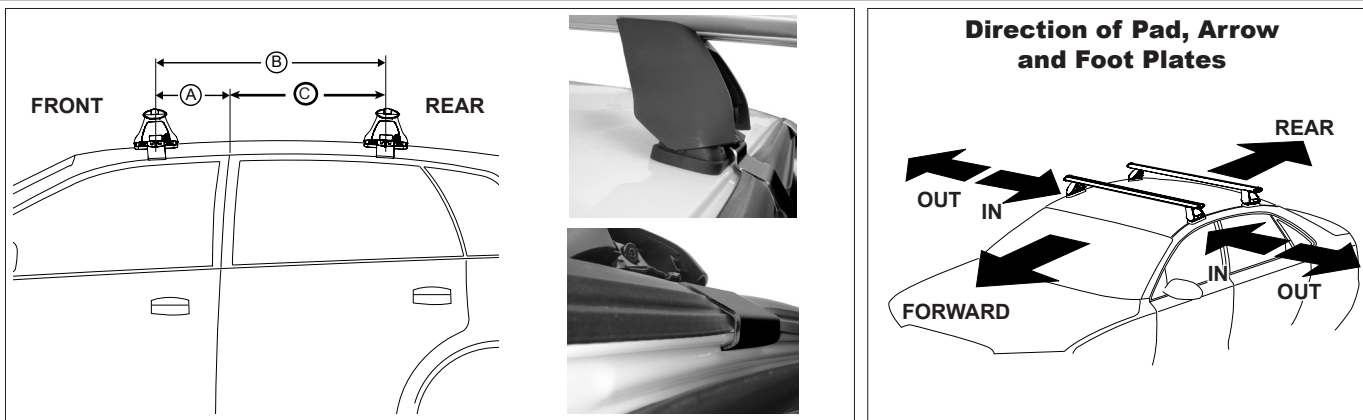

DK227 Rhino-Rack VA, Aero, Euro & HD crossbar instruction

Measurement A: CENTRE of door jamb to CENTRE arrow of leg foot plate.

Measurement B: CENTRE of Front leg foot plate arrow to CENTRE of Rear leg foot plate arrow.

Carrying capacity: Roof rack is rated to 75kg. Please refer to manufacturers handbook for your vehicles maximum roof load capacity. Always use the lower of the two figures.

If your vehicle is not listed on this fitting instruction please refer to your countries Rhino-Rack web site for the latest information.

VEHICLE	Date	Measurement A	Measurement B	Measurement C	Load Rating (includes racks 5kg/ 11lbs)
Chevrolet Silverado HD (Crew Cab)	07-14	250mm / 9,27/32"	800mm / 31,1/2"	550mm / 21,21/32"	30kg / 66lbs (one crossbar) 60kg / 132lbs (two crossbars)
GMC Sierra HD (Crew Cab)	07-14	250mm / 9,27/32"	800mm / 31,1/2"	550mm / 21,21/32"	30kg / 66lbs (one crossbar) 60kg / 132lbs (two crossbars)
Chevrolet Silverado (Ext. Cab)	99-06	300mm / 11,13/16"	800mm / 31,1/2"	500mm / 19,11/16"	30kg / 66lbs (one crossbar) 60kg / 132lbs (two crossbars)
GMC Sierra (Ext. Cab)	99-06	300mm / 11,13/16"	800mm / 31,1/2"	500mm / 19,11/16"	30kg / 66lbs (one crossbar) 60kg / 132lbs (two crossbars)
Chevrolet Silverado (Crew Cab)	99-06	250mm / 9,27/32"	800mm / 31,1/2"	550mm / 21,21/32"	30kg / 66lbs (one crossbar) 60kg / 132lbs (two crossbars)
GMC Sierra (Crew Cab)	99-06	250mm / 9,27/32"	800mm / 31,1/2"	550mm / 21,21/32"	30kg / 66lbs (one crossbar) 60kg / 132lbs (two crossbars)