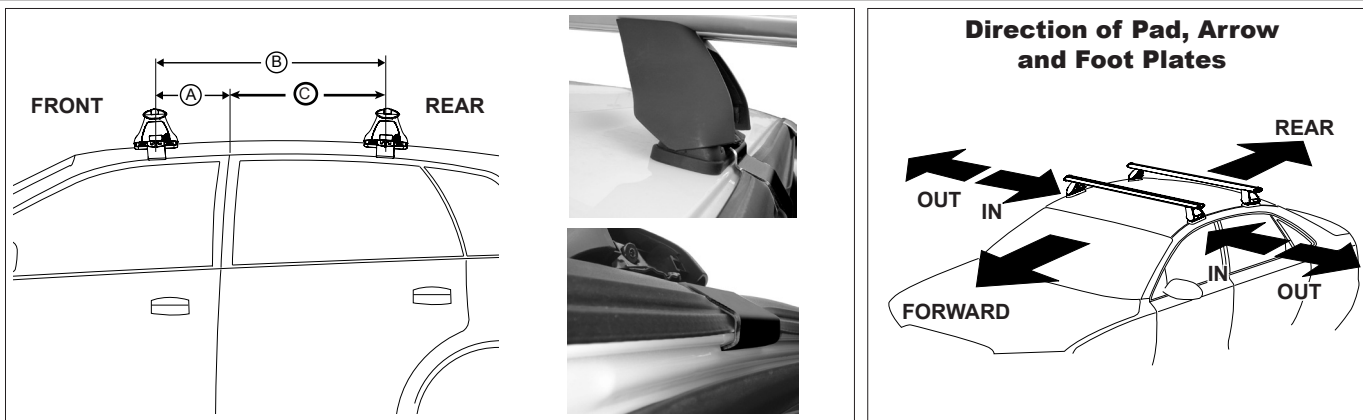

DK227 Rhino-Rack VA, Aero, Euro & HD crossbar instruction

Measurement A: CENTRE of door jamb to CENTRE arrow of leg foot plate.

Measurement B: CENTRE of Front leg foot plate arrow to CENTRE of Rear leg foot plate arrow.

Carrying capacity: Roof rack is rated to 75kg. Please refer to manufacturers handbook for your vehicles maximum roof load capacity. Always use the lower of the two figures.

If your vehicle is not listed on this fitting instruction please refer to your countries Rhino-Rack web site for the latest information.

VEHICLE	Date	Measurement A	Measurement B	Measurement C	Load Rating (includes racks 5kg/ 11lbs)
Chevrolet Avalanche	07-14	250mm / 9,27/32"	800mm / 31,1/2"	550mm / 21,21/32"	30kg / 66lbs (one crossbar) 60kg / 132lbs (two crossbars)
Chevrolet Avalanche	02-06	250mm / 9,27/32"	800mm / 31,1/2"	550mm / 21,21/32"	30kg / 66lbs (one crossbar) 60kg / 132lbs (two crossbars)
Chevrolet Silverado 1500 (Reg. Cab)	07-13	300mm / 11,13/16"			30kg / 66lbs (one crossbar) 60kg / 132lbs (two crossbars)
GMC Sierra 1500 (Reg. Cab)	07-13	300mm / 11,13/16"	-		30kg / 66lbs (one crossbar) 60kg / 132lbs (two crossbars)
Chevrolet Silverado 1500 (Ext. Cab)	07-13	300mm / 11,13/16"	800mm / 31,1/2"	500mm / 19,11/16"	30kg / 66lbs (one crossbar) 60kg / 132lbs (two crossbars)
GMC Sierra 1500 (Ext. Cab)	07-13	300mm / 11,13/16"	800mm / 31,1/2"	500mm / 19,11/16"	30kg / 66lbs (one crossbar) 60kg / 132lbs (two crossbars)