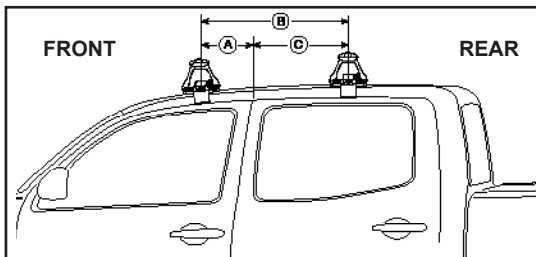

DK147 Rhino-Rack VA, Aero, Euro & HD crossbar instruction

CONTROLLED

Measurement A: CENTRE of door jamb to CENTRE arrow of leg foot plate.

Measurement B: CENTRE of Front leg foot plate arrow to CENTRE of Rear leg foot plate arrow.

Carrying capacity: Roof rack is rated to 75kg. Please refer to manufacturers handbook for your vehicles maximum roof load capacity. Always use the lower of the two figures.

If your vehicle is not listed on this fitting instruction please refer to your countries Rhino-Rack web site for the latest information.

After crossbars and clamp are correctly fitted re-fit the rubber door seal.

Open door.
Pull rubber seal down.

Foot Plate Arrow OUT.
Arrow on underside of rubber pad faces OUT.

Vehicle	Date	Measurement A	Measurement B	Measurement C	Load Rating (includes racks 5kg/11lbs)
Chevrolet Colorado crew cab	04-12	300mm / 11,13/16"	750mm / 29,17/32"	450mm / 17,23/32"	75kg / 165lbs
GMC Canyon crew cab	04-12				
Isuzu I-Series crew cab	06-09				
Chevrolet Colorado regular cab (Single bar)	04-12	260mm / 10,1/4"	-	-	35kg / 77lbs
GMC Canyon regular cab (Single bar)	04-12				