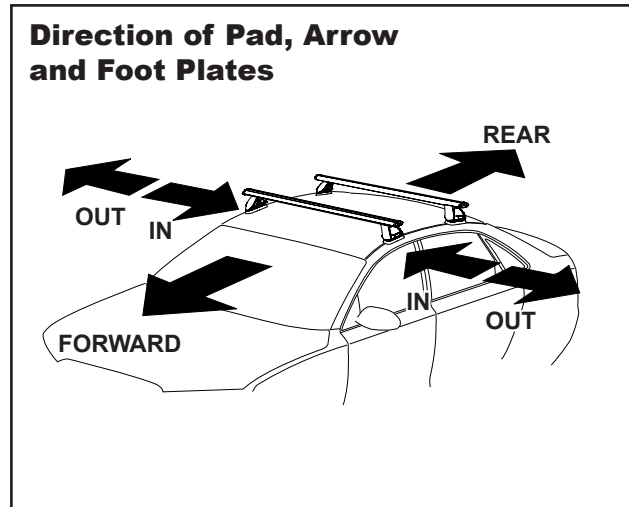

DK147 Rhino-Rack VA, Aero, Euro & HD crossbar instruction

CONTROLLED

Measurement A: CENTRE of door jamb to CENTRE arrow of leg foot plate.

Measurement B: CENTRE of Front leg foot plate arrow to CENTRE of Rear leg foot plate arrow.

Carrying capacity: Roof rack is rated to 75kg. Please refer to manufacturers handbook for your vehicles maximum roof load capacity. Always use the lower of the two figures.

If your vehicle is not listed on this fitting instruction please refer to your countries Rhino-Rack web site for the latest information.

After crossbars and clamp are correctly fitted re-fit the rubber door seal.

Open door.
Pull rubber seal down.