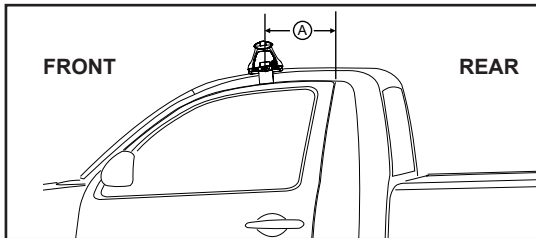

DK147 Rhino-Rack VA, Aero, Euro & HD crossbar instruction

CONTROLLED

Measurement A: CENTRE of door jamb to CENTRE arrow of leg foot plate.

Measurement B: CENTRE of Front leg foot plate arrow to CENTRE of Rear leg foot plate arrow.

Carrying capacity: Roof rack is rated to 75kg. Please refer to manufacturers handbook for your vehicles maximum roof load capacity. Always use the lower of the two figures.

If your vehicle is not listed on this fitting instruction please refer to your countries Rhino-Rack web site for the latest information.

After crossbars and clamp are correctly fitted re-fit the rubber door seal.

Open door.
Pull rubber seal down.