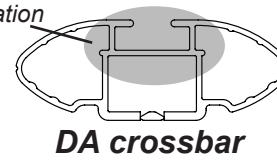

Rhino Rack 2500 Series - DK138 instruction

CONTROLLED

IDENTIFICATION CHART

Vehicle	Date	Crossbar	FRONT CROSSBAR					REAR CROSSBAR						
			Front Right Pad/Clamp	Front Left Pad/Clamp	Measurement strip length per side	Measurement strip length per side	Measurement Distance (x)	Foot plate arrow direction	Rear Right Pad/Clamp	Rear Left Pad/Clamp	Measurement strip length per side	Measurement strip length per side	Measurement Distance (x)	Foot plate arrow direction
Toyota Kluger 4dr SUV	07-14	1375mm	M368 SUB0151	M368 SUB0151	172mm	117mm	1107mm / 43,37/64"	OUT	M368 SUB0151	M368 SUB0151	159mm	104mm	1081mm / 42,9/16"	OUT
			Pad Arrow OUT						Pad Arrow OUT					
Kia Cerato TD 4dr sedan	09-13	1260mm	M368 SUB0151	M368 SUB0151	161mm	48mm	970mm / 38,3/16"	OUT	M368 SUB0151	M368 SUB0151	160mm	47mm	968mm / 38,7/64"	OUT
			Pad Arrow OUT						Pad Arrow OUT					
Toyota Highlander 4dr SUV	08-14	1375mm	M368 SUB0151	M368 SUB0151	172mm	117mm	1107mm / 43,37/64"	OUT	M368 SUB0151	M368 SUB0151	159mm	104mm	1081mm / 42,9/16"	OUT
			Pad Arrow OUT						Pad Arrow OUT					
Scion XB 5dr hatch	04-07	1375mm	M368 SUB0151	M368 SUB0151	171mm	116mm	1105mm / 43,1/2"	OUT	M368 SUB0151	M368 SUB0151	168mm	113mm	1099mm / 43,17/64"	OUT
			Pad Arrow OUT						Pad Arrow OUT					