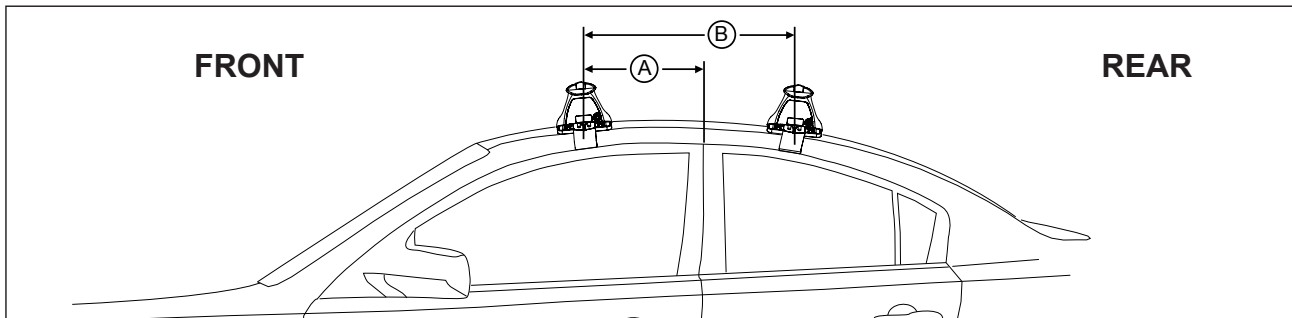

Rhino Rack 2500 Series - DK138 instruction

CONTROLLED

Measurement A: CENTRE of door jamb to CENTRE arrow of leg foot plate.

Measurement B: CENTRE of Front leg foot plate arrow to CENTRE of Rear leg foot plate arrow.

Carrying capacity: Roof rack is rated to 75kg. Please refer to manufacturers handbook for your vehicles maximum roof load capacity. Always use the lower of the two figures.

If your vehicle is not listed on this fitting instruction please refer to your countries Rhino-Rack web site for the latest information.

NOTE: Hyundai Azera & Hyundai Grandeur

Rear Foot Plate Arrow faces IN.

Pad arrow faces OUT.

VEHICLE	Date	Measurement A	Measurement B	Load Rating (includes racks 5kg/ 11lbs)
Toyota Kluger 4dr SUV	07-14	150mm / 5,29/32"	800mm / 31,1/2"	60kg / 132lbs
Kia Cerato TD 4dr sedan	09-13	250mm / 9,27/32"	650mm / 25,19/32"	50kg / 110lbs
Toyota Highlander 4dr SUV	08-14	150mm / 5,29/32"	800mm / 31,1/2"	60kg / 132lbs
Scion XB 5dr hatch	04-07	300mm / 11,13/16"	750mm / 29,17/32"	50kg / 110lbs
Hyundai Azera 4dr sedan	06-11	210mm / 8,17/64"	700mm / 27,9/16"	50kg / 110lbs
Hyundai Grandeur TG 4dr sedan	06-11	210mm / 8,17/64"	700mm / 27,9/16"	50kg / 110lbs
SsangYong Tivoli 5dr hatch	15-	155mm / 6,7/64"	755mm / 29,23/32"	75kg / 165lbs