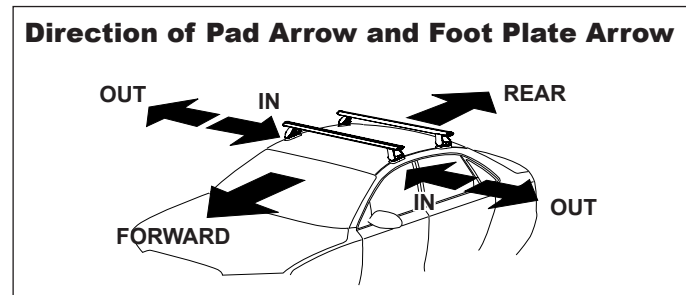

Rhino Rack 2500 Series - DK138 instruction

CONTROLLED

Measurement A: CENTRE of door jamb to CENTRE arrow of leg foot plate.

Measurement B: CENTRE of Front leg foot plate arrow to CENTRE of Rear leg foot plate arrow.

Carrying capacity: Roof rack is rated to 75kg. Please refer to manufacturers handbook for your vehicles maximum roof load capacity. Always use the lower of the two figures.

If your vehicle is not listed on this fitting instruction please refer to your countries Rhino-Rack web site for the latest information.

NOTE: Hyundai Azera & Hyundai Grandeur

Rear Foot Plate Arrow faces IN.

Pad arrow faces OUT.

VEHICLE	Date	Measurement A	Measurement B	Load Rating (includes racks 5kg/ 11lbs)
Toyota Kluger 4dr SUV	07-14	150mm / 5,29/32"	800mm / 31,1/2"	60kg / 132lbs
Kia Cerato TD 4dr sedan	09-13	250mm / 9,27/32"	650mm / 25,19/32"	50kg / 110lbs
Toyota Highlander 4dr SUV	08-14	150mm / 5,29/32"	800mm / 31,1/2"	60kg / 132lbs
Scion XB 5dr hatch	04-07	300mm / 11,13/16"	750mm / 29,17/32"	50kg / 110lbs
Hyundai Azera 4dr sedan	06-11	210mm / 8,17/64"	700mm / 27,9/16"	50kg / 110lbs
Hyundai Grandeur TG 4dr sedan	06-11	210mm / 8,17/64"	700mm / 27,9/16"	50kg / 110lbs
SsangYong Tivoli 5dr hatch	15-	155mm / 6,7/64"	755mm / 29,23/32"	75kg / 165lbs