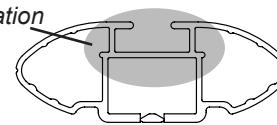

DA crossbar