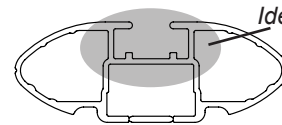

IDENTIFICATION CHART

VA crossbar