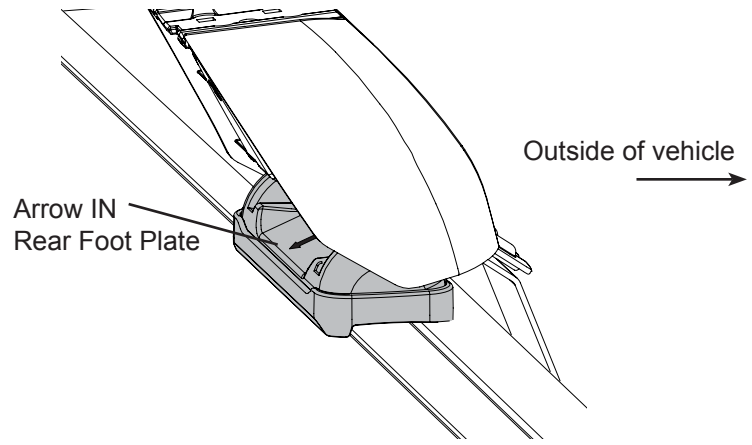

Rhino Rack 2500 Series - DK138 instruction

CONTROLLED

Measurement A: CENTRE of door jamb to CENTRE arrow of leg foot plate.

Measurement B: CENTRE of Front leg foot plate arrow to CENTRE of Rear leg foot plate arrow.

Carrying capacity: Roof rack is rated to 75kg. Please refer to manufacturers handbook for your vehicles maximum roof load capacity. Always use the lower of the two figures.

If your vehicle is not listed on this fitting instruction please refer to your countries Rhino-Rack web site for the latest information.

NOTE: Hyundai Azera & Hyundai Grandeur

Rear Foot Plate Arrow faces IN.

Pad arrow faces OUT.

VEHICLE	Date	Measurement A	Measurement B	Load Rating (includes racks 5kg/ 11lbs)
Toyota Kluger 4dr SUV	07-14	150mm / 5,29/32"	800mm / 31,1/2"	60kg / 132lbs
Kia Cerato TD 4dr sedan	09-13	250mm / 9,27/32"	650mm / 25,19/32"	50kg / 110lbs
Toyota Highlander 4dr SUV	08-14	150mm / 5,29/32"	800mm / 31,1/2"	60kg / 132lbs
Scion XB 5dr hatch	04-07	300mm / 11,13/16"	750mm / 29,17/32"	50kg / 110lbs
Hyundai Azera 4dr sedan	06-11	210mm / 8,17/64"	700mm / 27,9/16"	50kg / 110lbs
Hyundai Grandeur TG 4dr sedan	06-11	210mm / 8,17/64"	700mm / 27,9/16"	50kg / 110lbs
SsangYong Tivoli 5dr hatch	15-	155mm / 6,7/64"	755mm / 29,23/32"	75kg / 165lbs