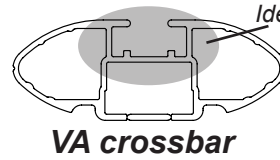

Rhino Rack 2500 Series - DK138 instruction

CONTROLLED

IDENTIFICATION CHART

Vehicle	Date	Crossbar	FRONT CROSSBAR					REAR CROSSBAR						
			Front Right Pad/Clamp	Front Left Pad/Clamp	Measurement strip length per side	Measurement strip length per side	Measurement Distance (x)	Foot plate arrow direction	Rear Right Pad/Clamp	Rear Left Pad/Clamp	Measurement strip length per side	Measurement strip length per side	Measurement Distance (x)	Foot plate arrow direction
Toyota Kluger 4dr SUV	07-14	1375mm	M368 SUB0151	M368 SUB0151	172mm	117mm	1107mm / 43,37/64"	OUT	M368 SUB0151	M368 SUB0151	159mm	104mm	1081mm / 42,9/16"	OUT
			Pad Arrow OUT						Pad Arrow OUT					
Kia Cerato TD 4dr sedan	09-13	1260mm	M368 SUB0151	M368 SUB0151	161mm	48mm	970mm / 38,3/16"	OUT	M368 SUB0151	M368 SUB0151	160mm	47mm	968mm / 38,7/64"	OUT
			Pad Arrow OUT						Pad Arrow OUT					
Toyota Highlander 4dr SUV	08-14	1375mm	M368 SUB0151	M368 SUB0151	172mm	117mm	1107mm / 43,37/64"	OUT	M368 SUB0151	M368 SUB0151	159mm	104mm	1081mm / 42,9/16"	OUT
			Pad Arrow OUT						Pad Arrow OUT					
Scion XB 5dr hatch	04-07	1375mm	M368 SUB0151	M368 SUB0151	171mm	116mm	1105mm / 43,1/2"	OUT	M368 SUB0151	M368 SUB0151	168mm	113mm	1099mm / 43,17/64"	OUT
			Pad Arrow OUT						Pad Arrow OUT					