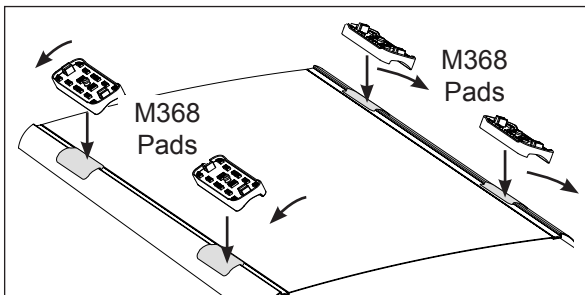

Rhino Rack 2500 Series - DK138 instruction

CONTROLLED

Measurement A: CENTRE of door jamb to CENTRE arrow of leg foot plate.

Measurement B: CENTRE of Front leg foot plate arrow to CENTRE of Rear leg foot plate arrow.

Carrying capacity: Roof rack is rated to 75kg. Please refer to manufacturers handbook for your vehicles maximum roof load capacity. Always use the lower of the two figures.

If your vehicle is not listed on this fitting instruction please refer to your countries Rhino-Rack web site for the latest information.

NOTE: Hyundai Azera & Hyundai Grandeur

Rear Foot Plate Arrow faces IN.

Pad arrow faces OUT.

VEHICLE	Date	Measurement A	Measurement B	Load Rating (includes racks 5kg/ 11lbs)
Toyota Kluger 4dr SUV	07-14	150mm / 5,29/32"	800mm / 31,1/2"	60kg / 132lbs
Kia Cerato TD 4dr sedan	09-13	250mm / 9,27/32"	650mm / 25,19/32"	50kg / 110lbs
Toyota Highlander 4dr SUV	08-14	150mm / 5,29/32"	800mm / 31,1/2"	60kg / 132lbs
Scion XB 5dr hatch	04-07	300mm / 11,13/16"	750mm / 29,17/32"	50kg / 110lbs
Hyundai Azera 4dr sedan	06-11	210mm / 8,17/64"	700mm / 27,9/16"	50kg / 110lbs
Hyundai Grandeur TG 4dr sedan	06-11	210mm / 8,17/64"	700mm / 27,9/16"	50kg / 110lbs
SsangYong Tivoli 5dr hatch	15-	155mm / 6,7/64"	755mm / 29,23/32"	75kg / 165lbs