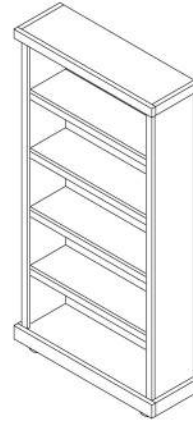

Activity Board
35" x 1" x 31" / 42" x 1" x 36.5" / 48" x 1" x 46"
ACT001 / ACT002 / ACT003

Additional items are available; PER001 - 3" Large Calendar Magnets,
PER002 - 1.5" Small / Number Calendar Magnets, GPC003 - Cribbage Pegs, set of six.

Bookcases

Bookcase with Glass Doors
49" x 17.5" x 65"
BCS005

Bookcase
18" x 10.5" x 70"
BCS002

Bookcase with Adjustable Shelves
36" x 12" x 72"
BCS003

Short Bookcase
38" x 12" x 36"
BCS001

Stools

Short Stool
18" x 18" x 18"
STL046 - Log Legs
STL048 - Log Legs with Leather
STL049 - Milled Legs
STL051 - Milled Legs with Leather