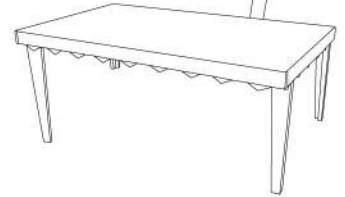

72" x 42" x 30"

DIN016 - Log Legs
DIN017 - Milled Legs
DIN026 - Milled Pedestal