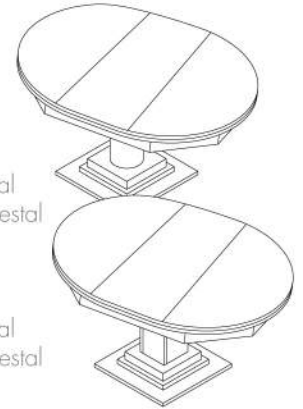

36" Diam. x 42"

DIN055 - Log Pedestal
DIN056 - Milled Pedestal

Oval Dining Table

60" x 42" x 30"

DIN049 - Double Milled Pedestal
DIN052 - Milled Pedestal

72" x 42" x 30"

DIN050 - Double Milled Pedestal
DIN053 - Milled Pedestal

84" x 42" x 30"

DIN051 - Double Milled Pedestal
DIN054 - Milled Pedestal

Leaves for Circular Dining Table

36" Diam. x 30"

For Three Ft. Tables

DIN031LEAF18 - 18" Log Pedestal
DIN032LEAF18 - 18" Milled Pedestal

48" Diam. x 30"

For Four Ft. Tables

DIN033LEAF18 - 18" Log Pedestal
DIN034LEAF18 - 18" Milled Pedestal

Leaves for Double Pedestal Oval Dining Table

60" x 42" x 30"

For Five Ft. Tables

DIN052LEAF18 - 18" Double Milled Pedestal
DIN052LEAF24 - 24" Double Milled Pedestal