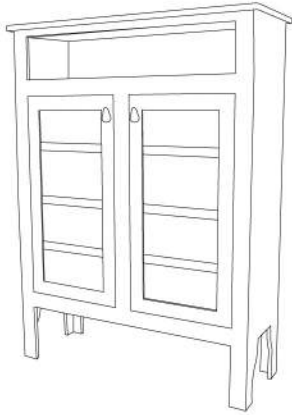

Bookcases

Bookcase with Glass Doors
49" x 17.5" x 65"
BCS005