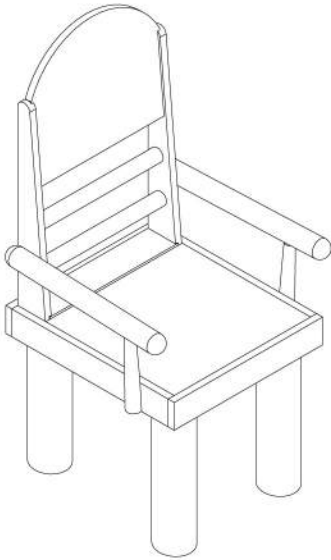

Chairs

Wood Seat Sticks Chair

18.5" x 22" x 42"

CHR001 - Round Back Log Legs

CHR002 - Round Back Milled Legs

Leather Seats Sticks Chair

18.5" x 22" x 42"

CHR005 - Round Back Log Legs

CHR006 - Round Back Milled Legs

These designs also available in peaked and square back.

Wood Seat Sticks Arm Chair

18.5" x 22" x 42"

CHR016 - Round Back Log Legs

CHR017 - Round Back Milled Legs

Leather Seats Sticks Arm Chair

18.5" x 22" x 42"

CHR020 - Round Back Log Legs

CHR021 - Round Back Milled Legs

These designs also available in peaked and square back.