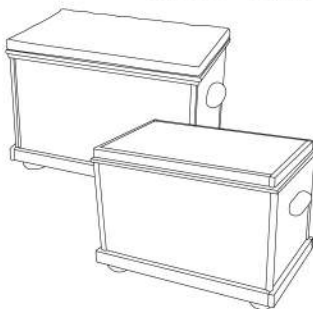

Chests

Chest
35" x 22.5" x 24"
CHT001 - Wood Top
CHT007 - Leather Top