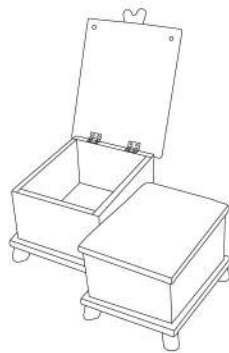

All measurements are given as width x depth x length.

Structure Guide

Clocks

Mantel Clock
10" x 4" x 12"
CLK010

Icon Wall Clock
24" x 24-30"
CLK002

Wall Clock
12" x 12-16"
CLK006

Circle Wall Clock
14" / 24" / 36"
CLK007, CLK015, CLK014

Grandfather Clock
12" x 8" x 76"
Top Crown Only; 16" x 10"
CLK001

Toppers & Trays

Door Topper
36" x 8"
TPRO01

Tray
20" x 16" / 24" x 18"
TRA001 / TRA002

Circle Tray
14" / 16" / 18" / 20"
TRA010 / TRA011 / TRA012 / TRA013

Boxes

Small Box
11" x 11" x 5"
BOX010 - Box with Partition
BOX013 - Box without Partition

Recipe Box
8.5" x 10.5" x 8"
BOX006

Box Vase/ Utensil
5.5" x 6.5" x 8"
BOX014

Dog Treat Box
8.5" x 10.5" x 8"
BOX011