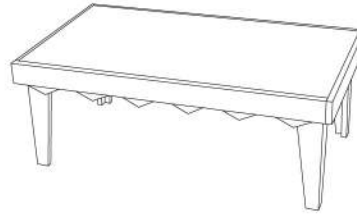

Half Round Sofa Table

48" x 16" x 30"
SFA055

Console Table

30" x 12" x 30"
SFA030 - Milled Legs

40" x 12" x 30"
SFA031 - Milled Legs

Sofa Table with Drawers

60" x 22" x 30"
SFA022 - Two Drawers

72" x 22" x 34"
SFA024 - Three Drawers

Sofa Table with Shelf

36" x 16" x 30"
SFA001 - Log Legs
SFA002 - Milled Legs

48" x 16" x 30"
SFA003 - Log Legs
SFA004 - Milled Legs

60" x 16" x 30"
SFA006 - Log Legs
SFA007 - Milled Legs

Coffee Tables

Contemporary Coffee Table
42" x 24" x 18"
CBT047 - Milled Legs

Rectangular Coffee Table
42" x 24" x 18"
CBT021 - Log Legs
CBT022 - Milled Legs

60" x 36" x 18"
CBT025 - Log Legs
CBT026 - Milled Legs

Square Coffee Table
30" x 30" x 18"
CBT002 - Log Legs
CBT003 - Milled Legs

32" x 32" x 18"
CBT004 - Log Legs
CBT005 - Milled Legs

Circular Coffee Table
30" Diam. x 18"
CBT031 - Log Pedestal
CBT032 - Milled Pedestal

36" x 36" x 18"
CBT006 - Log Legs
CBT007 - Milled Legs

32" Diam. x 18"
CBT033 - Log Pedestal
CBT034 - Milled Pedestal