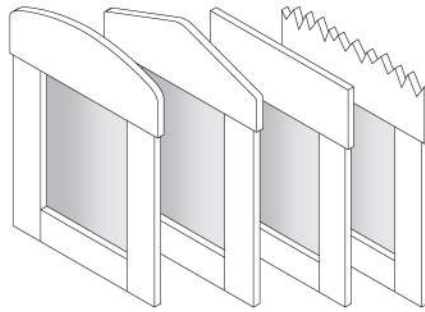

Circle Inside Mirror

38" x 38" - Mirror is 26"
MIRO38

Oval Mirrors

31" x 46" - Mirror is 21" x 36"
MIRO36

Small Mirrors

19" x 29" - Mirror is 9" x 17"
MIRO50, MIRO01,
MIRO51, MIRO49

Medium Mirrors

24" x 33" - Mirror is 14" x 19.5"
MIRO53, MIRO02,
MIRO54, MIRO52