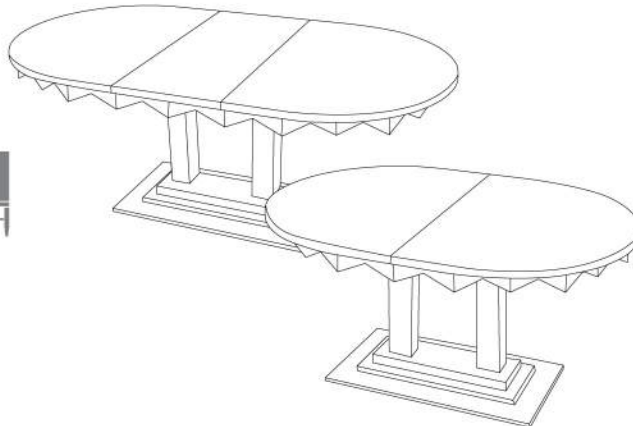

Leaves for Double Pedestal Oval Dining Table

60" x 42" x 30"

For Five Ft. Tables

DIN052LEAF18 - 18" Double Milled Pedestal
DIN052LEAF24 - 24" Double Milled Pedestal

72" x 42" x 30"

For Six Ft. Tables

DIN053LEAF18 - 18" Milled Pedestal
DIN053LEAF24 - 24" Milled Pedestal