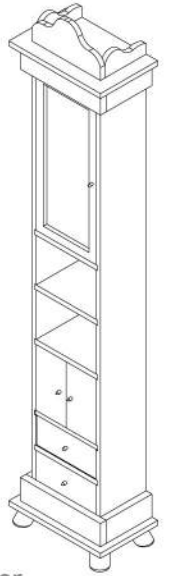

Sticks®

Page 1	Clocks, Toppers, Trays, Boxes
Page 2	Racks, Shelves, Trees, Charts
Page 3	Lighting & End Tables
Page 4	Desks & Side Tables
Page 5	Coffee Tables & Chests
Page 6	Game Tables
Page 7	Frames Guide
Page 8	Mirrors
Page 9	Benches, Seats, Beds, Kitchen Islands
Page 10	Dressers, Hutches, Buffets
Page 11	Ottomans, Susans, Boards, Calendars
Page 12	Bookcases & Stools
Page 13	Dining Chairs & Stools Guide
Page 14	Chairs & Loveseats
Page 15	Tables Guide
Page 16	Round Tables
Page 17	Square Tables

All measurements are given as width x depth x length.

Structure Guide

Clocks

Mantel Clock
10" x 4" x 12"
CLK010

Icon Wall Clock
24" x 24-30"
CLK002

Wall Clock
12" x 12-16"
CLK006

Circle Wall Clock
14" / 24" / 36"
CLK007, CLK015, CLK014

Grandfather Clock
12" x 8" x 76"
Top Crown Only; 16" x 10"
CLK001

Toppers & Trays

Door Topper
36" x 8"
TPRO01

Tray
20" x 16" / 24" x 18"
TRA001 / TRA002

Circle Tray
14" / 16" / 18" / 20"
TRA010 / TRA011 / TRA012 / TRA013

Boxes

Small Box
11" x 11" x 5"
BOX010 - Box with Partition
BOX013 - Box without Partition

Recipe Box
8.5" x 10.5" x 8"
BOX006

Box Vase/ Utensil
5.5" x 6.5" x 8"
BOX014

Dog Treat Box
8.5" x 10.5" x 8"
BOX011