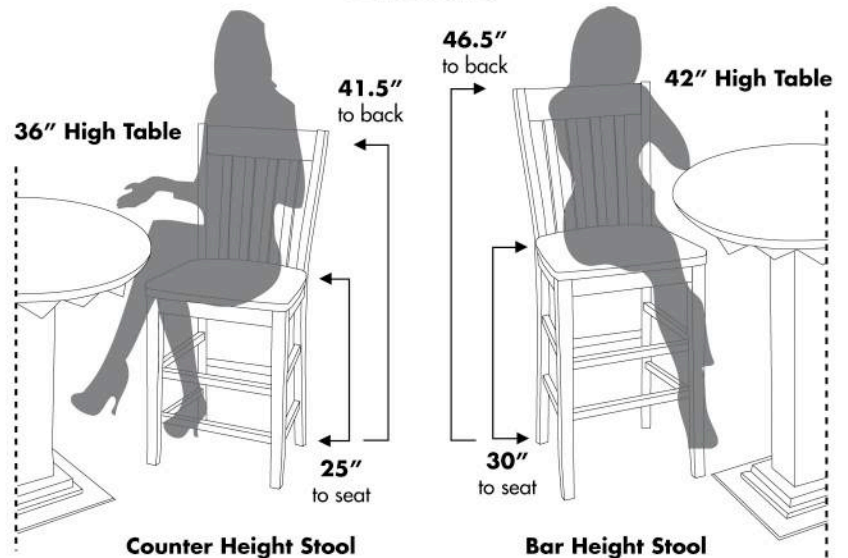

Stools

The number of chairs needed **varies** with the size of the table's diameter. Look for the seating icon for each table's suggested seating using standard chair sizes.