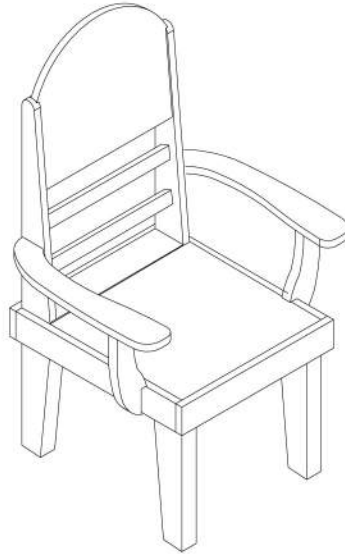

Chairs

Wood Seat Sticks Chair

18.5" x 22" x 42"

CHR001 - Round Back Log Legs

CHR002 - Round Back Milled Legs

Leather Seats Sticks Chair

18.5" x 22" x 42"

CHR005 - Round Back Log Legs

CHR006 - Round Back Milled Legs

These designs also available in peaked and square back.

Wood Seat Sticks Arm Chair

18.5" x 22" x 42"

CHR016 - Round Back Log Legs

CHR017 - Round Back Milled Legs

Leather Seats Sticks Arm Chair

18.5" x 22" x 42"

CHR020 - Round Back Log Legs

CHR021 - Round Back Milled Legs

These designs also available in peaked and square back.