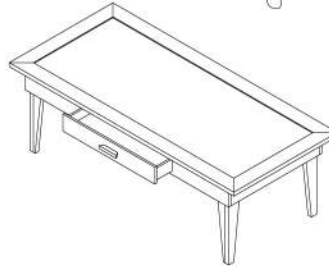

42" x 42" x 18"
CBT008 - Log Legs
CBT009 - Milled Legs

36" Diam. x 18"
CBT035 - Log Pedestal
CBT036 - Milled Pedestal

48" x 48" x 18"
CBT010 - Log Legs
CBT011 - Milled Legs

42" Diam. x 18"
CBT037 - Log Pedestal
CBT038 - Milled Pedestal

Chests

Chest
35" x 22.5" x 24"
CHT001 - Wood Top
CHT007 - Leather Top

Chest with Drawer
35" x 22.5" x 24"
CHT002 - Wood Top
CHT006 - Leather Top

Jewelry Chest
25.5" x 16.5" x 47.5"
CHT111

Game Tables

Game End Table

20" x 30" x 26"; with checkers
 GAM041 - Log Legs
 GAM042 - Milled Legs

Game Coffee Table

60" x 30" x 20"
 GAM001 - Two Game Log Legs
 GAM003 - Two Game Milled Legs
 Two Game Tables come with cribbage
 pegs and checkers