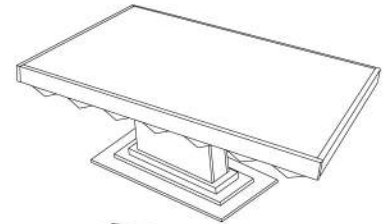

84" x 42" x 30"

DIN018 - Log Legs
DIN019 - Milled Legs
DIN027 - Milled Pedestal