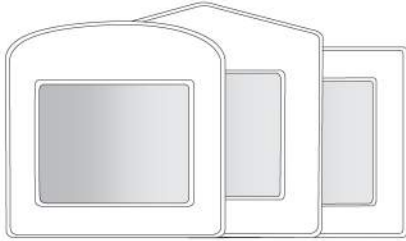

Comes With Mirrored Glass

Small Mirrors
8" x 10"
FRM103, FRM104, FRM105