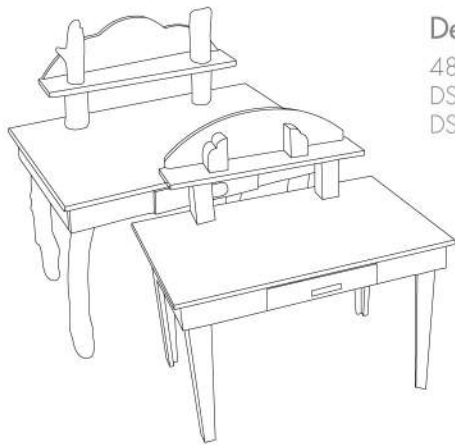

Nesting Rectangular End Tables

24" x 18" x 24"
 18" x 18" x 22"
 18" x 12" x 20"
 END007 - Log Legs
 END013 - Milled Legs

MAR005 - Log Pedestal, Flat Top
 MAR006 - Milled Pedestal, Flat Top

Lighting & Lamps

Floor Lamps

12" x 12" x 46 - 48"
 LSC008 - Half Log Lamp
 LGF001 - Log Lamp
 BFLO01 - Milled Lamp

Nesting Shaped End Tables

24" x 18" x 24"
 20" x 18" x 21"
 16" x 12" x 18"
 END012

Table Lamps

7" x 7" x 18"
 BTL001 - Milled Box Base
 LGT001 - Log Base

Log Candlestick Lamp

16" to 22" overall height;
 heights may vary slightly
 CLS001 - Standard

Milled Candlestick Lamp

16" to 22" overall height;
 heights may vary slightly
 CLS004 - Standard

Desks & Side Tables