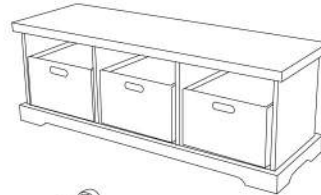

Jewelry Wall Cabinet

19" x 4.5" x 47"
Mirror is 13" x 36.5"
CPD006

Kitchen Islands

Kitchen Island

48" x 26" x 36"
KITISLND001 - without boxes
KITISLND002 - with boxes

Benches & Seats

Benches

36" x 18" x 18"
Three Foot Benches
BEN001 - Log
BEN003 - Log with Leather
BEN004 - Milled
BEN006 - Milled with Leather

48" x 18" x 18"
Four Foot Benches
BEN011 - Log
BEN013 - Log with Leather
BEN014 - Milled
BEN016 - Milled with Leather

Storage Bench

50" x 16.5" x 18"
BEN037 - Bench without Boxes
BEN036 - Bench with Boxes