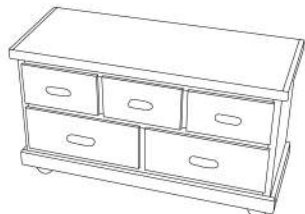

Medium Dresser
56" x 22" x 30"
DRS003