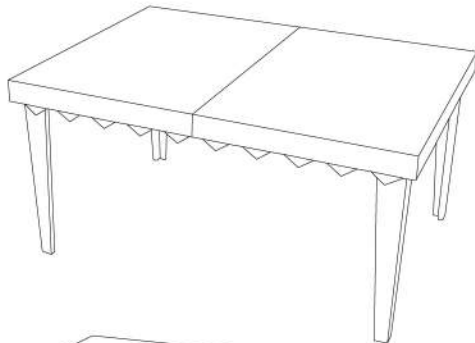

Leaves for Rectangular Dining Table

60" x 42" x 30"

For Five Ft. Tables
DIN009LEAF18 - 18" Log Legs
DIN010LEAF18 - 18" Milled Legs

60" x 42" x 30"

DIN009LEAF24 - 24" Log Legs
DIN010LEAF24 - 24" Milled Legs

72" x 42" x 30"

For Six Ft. Tables
DIN016LEAF18 - 18" Log Legs
DIN017LEAF18 - 18" Milled Legs

72" x 42" x 30"

DIN016LEAF24 - 24" Log Legs
DIN017LEAF24 - 24" Milled Legs

Tables can be extended beyond what is shown here, but require custom quoting options. Tables extending over 7 feet with legs will require a fifth leg as shown above to support the overall weight and prevent bowing.