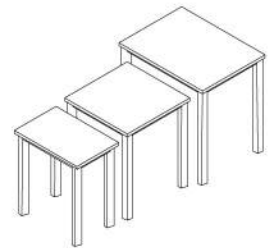

Nesting Rectangular End Tables

24" x 18" x 24"
 18" x 18" x 22"
 18" x 12" x 20"
 END007 - Log Legs
 END013 - Milled Legs

MAR005 - Log Pedestal, Flat Top
 MAR006 - Milled Pedestal, Flat Top

Lighting & Lamps

Floor Lamps

12" x 12" x 46 - 48"
 LSC008 - Half Log Lamp
 LGF001 - Log Lamp
 BFLO01 - Milled Lamp

Nesting Shaped End Tables

24" x 18" x 24"
 20" x 18" x 21"
 16" x 12" x 18"
 END012

Table Lamps

7" x 7" x 18"
 BTL001 - Milled Box Base
 LGT001 - Log Base

Log Candlestick Lamp

16" to 22" overall height;
 heights may vary slightly
 CLS001 - Standard

Milled Candlestick Lamp

16" to 22" overall height;
 heights may vary slightly
 CLS004 - Standard

Desks & Side Tables

Desk with Upper Shelf

48" x 30" x 30"
DSK003 - Log Legs
DSK009 - Milled Legs

Classic Desk

36" x 24" x 30"
DSK001 - Log Legs
DSK007 - Milled Legs

Classic Deep Desk

36" x 28" x 30"
DSK002 - Log Legs
DSK008 - Milled Legs