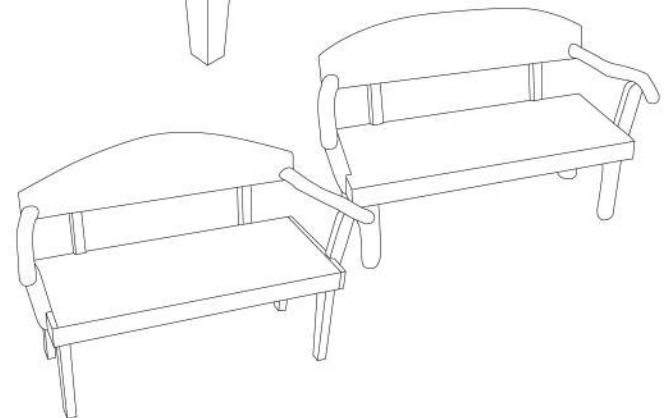

Love Seat

24" x 52" x 34"

LOV002 - Log Legs with Leather

LOV005 - Milled Legs with Leather

Round Back Love Seat

24" x 52" x 34"

LOV008 - Log Legs

LOV009 - Milled legs