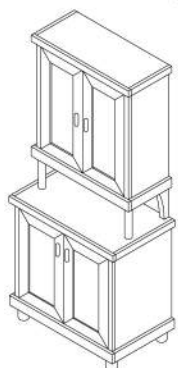

Dressers, Hutches & Buffets

Small Dresser
38" x 22" x 30"
DRS004

Small Buffet
36" x 18" x 38"
BUF007

Medium Dresser
56" x 22" x 30"
DRS003

Medium Buffet
BUF001 - 54" x 19" x 30"
BUF002 - 60" x 19" x 30"

Large Dresser
62" x 22" x 30"
DRS001

Media Buffet
40" x 20" x 30"
BUF009

Tall Dresser
20" x 36" x 48"
DRS002

Large Buffet
60" x 20" x 30"
BUF008

Wine Rack Buffet
66" x 22.5" x 36"
BUF005

Large Double Door Buffet
78" x 20" x 42"
BUF006

China Hutch
38" x 23" x 86"
CPD001