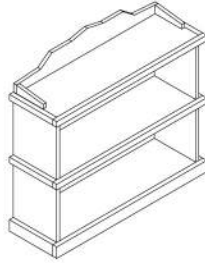

Bookcases

Bookcase with Glass Doors
49" x 17.5" x 65"
BCS005

Bookcase
18" x 10.5" x 70"
BCS002

Bookcase with Adjustable Shelves
36" x 12" x 72"
BCS003

Short Bookcase
38" x 12" x 36"
BCS001

Stools

Short Stool
18" x 18" x 18"
STL046 - Log Legs
STL048 - Log Legs with Leather
STL049 - Milled Legs
STL051 - Milled Legs with Leather

Short Stool with Back
18" x 18" x 18"
STL056 - Log Legs
STL058 - Log Legs with Leather
STL059 - Milled Legs
STL061 - Milled Legs with Leather

Legged Stool
18" x 18" x 30"
STL026 - Log Legs
STL028 - Log Legs with Leather
STL029 - Milled Legs
STL031 - Milled Legs with Leather