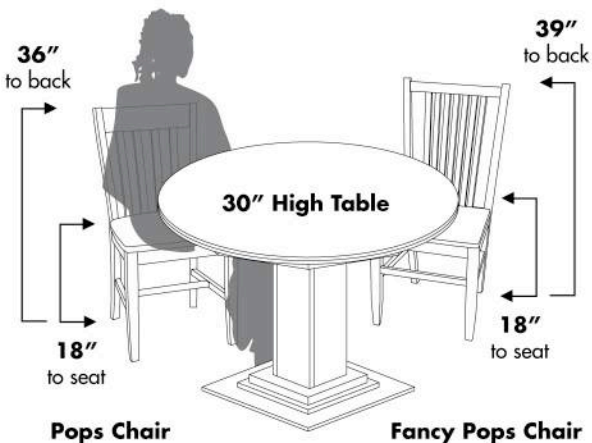

Our pops chairs come in **two styles** - the key difference is in the number and thickness of the back supports.

Standard Pops Chairs & Stools

Fancy Pops Chairs & Stools

Chairs

Stools

The number of chairs needed **varies** with the size of the table's diameter. Look for the seating icon for each table's suggested seating using standard chair sizes.