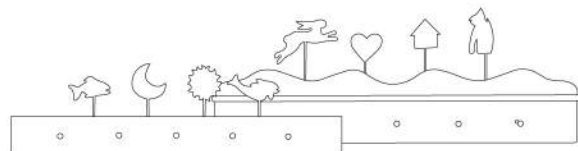

Boxes

Small Box
11" x 11" x 5"
BOX010 - Box with Partition
BOX013 - Box without Partition

Recipe Box
8.5" x 10.5" x 8"
BOX006

Box Vase/ Utensil
5.5" x 6.5" x 8"
BOX014

Dog Treat Box
8.5" x 10.5" x 8"
BOX011

Racks, Shelves, Trees & Charts

Small Coatrack
24" x 2" x 5.5"
CRK001

24" x 4" x 8-10"
CRK002 - with shelf

Medium Coatrack
36" x 2" x 5.5"
CRK006

36" x 4" x 8-10"
CRK007 - with shelf

Large Coatrack
48" x 2" x 5.5"
CRK011

48" x 4" x 8-10"
CRK012 - with shelf

Leash Rack
24" x 6" x 10" / 10" x 6" x 24"
CRK020 / CRK021

Key Ring Rack Plaque
10" x 7" / 7" x 10"
PLQ031 / PLQ032

Wall Shelf
24" x 6" x 5.5" / 36" / 48"
CRK014 / CRK015 / CRK016