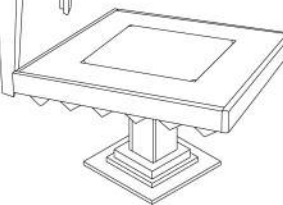

Square Game Dining Table

42" x 42" x 30"; Flip-top with checkers
 GAM025 - Log Legs
 GAM026 - Milled Legs

GAM027 - Milled Pedestal

Game Top

20" x 2.5" x 26"; with checkers
 GTP001

Round Game Bar Height Table

30" Diam. x 42"; Flip-top with checkers
 GAM039 - Log Pedestal
 GAM040 - Milled Pedestal

Round Game Dining Table

36" Diam. x 30"; Flip-top with checkers
 GAM031 - Log Pedestal
 GAM032 - Milled Pedestal

36" Diam. x 42"; Flip-top with checkers
 GAM053 - Log Pedestal
 GAM054 - Milled Pedestal