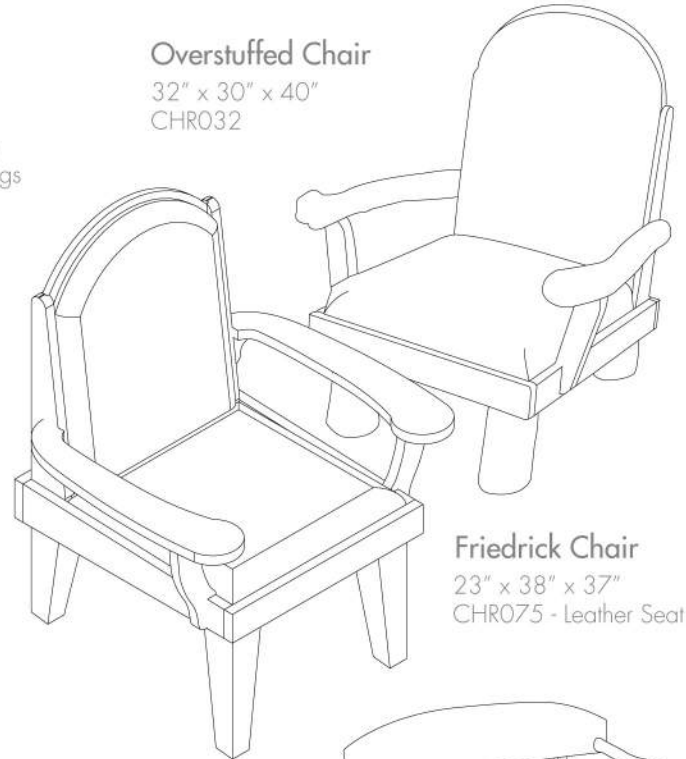

18.5" x 22" x 42"

CHR020 - Round Back Log Legs

CHR021 - Round Back Milled Legs

These designs also available in peaked and square back.

Overstuffed Chair

32" x 30" x 40"

CHR032

Loveseats