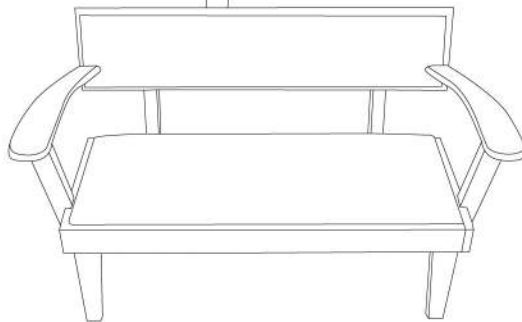

18.5" x 22" x 42"

CHR020 - Round Back Log Legs

CHR021 - Round Back Milled Legs

These designs also available in peaked and square back.

Overstuffed Chair

32" x 30" x 40"

CHR032

Loveseats