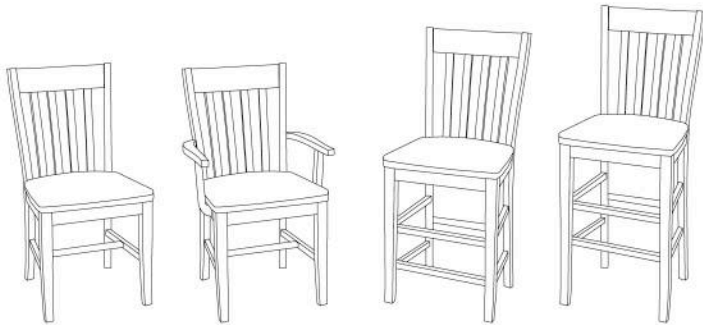

Our pops chairs come in **two styles** - the key difference is in the number and thickness of the back supports.

Standard Pops Chairs & Stools

Side Chair
CHR800 - wood seat
CHR803 - leather seat
18" 16.75" 36"

Arm Chair
CHR801 - wood seat
CHR811 - leather seat
18" 16.75" 36"

Bar Stool
CHR813 - wood seat
CHR823 - leather seat
18" 16.75" 41.5"

Bar Stool
CHR814 - wood seat
CHR824 - leather seat
18" 16.75" 46.5"