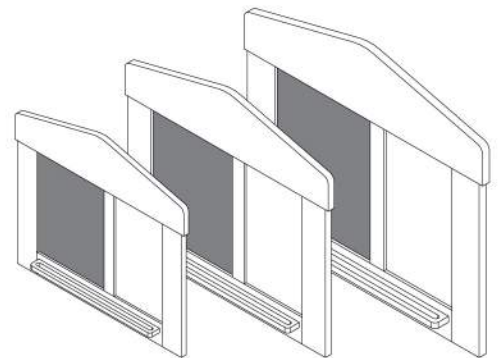

Large Perpetual Calendar
38" x 1.5" x 38"
CAL001

Cribbage Lazy Susan
20"
LZY001C

Lazy Susan
20" / 24" / 28"
LZY001 / LZY002 / LZY003

Info Center
24" x 6" x 35"
ACT014

Cut-Out Activity Board
28" x .75" x 36" / 38" x .75" x 48"
ACT015 / ACT016