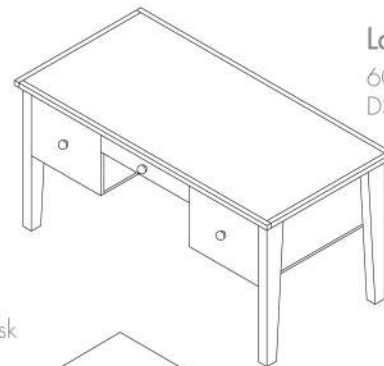

Log Candlestick Lamp

16" to 22" overall height;
 heights may vary slightly
 CLS001 - Standard

Milled Candlestick Lamp

16" to 22" overall height;
 heights may vary slightly
 CLS004 - Standard

Desks & Side Tables

Desk with Upper Shelf

48" x 30" x 30"
DSK003 - Log Legs
DSK009 - Milled Legs

Classic Desk

36" x 24" x 30"
DSK001 - Log Legs
DSK007 - Milled Legs

Classic Deep Desk

36" x 28" x 30"
DSK002 - Log Legs
DSK008 - Milled Legs

Large Desktop Desk

64" x 30" x 30"
DSK005 - Log Legs,
made to work with File Cabinet

File Cabinet

22" x 24" x 30"
FLC001 - Legal or Letter
fits under left side of Desktop Desk

Large Desk

60" x 30" x 30"
DSK004 - Milled Legs