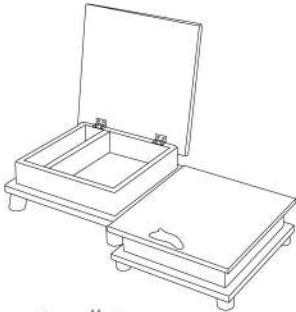

All measurements are given as width x depth x length.

Structure Guide

Clocks

Mantel Clock
10" x 4" x 12"
CLK010

Icon Wall Clock
24" x 24-30"
CLK002

Wall Clock
12" x 12-16"
CLK006

Circle Wall Clock
14" / 24" / 36"
CLK007, CLK015, CLK014

Grandfather Clock
12" x 8" x 76"
Top Crown Only; 16" x 10"
CLK001

Toppers & Trays

Door Topper
36" x 8"
TPRO01

Tray
20" x 16" / 24" x 18"
TRA001 / TRA002

Circle Tray
14" / 16" / 18" / 20"
TRA010 / TRA011 / TRA012 / TRA013

Boxes

Small Box
11" x 11" x 5"
BOX010 - Box with Partition
BOX013 - Box without Partition

Recipe Box
8.5" x 10.5" x 8"
BOX006

Box Vase/ Utensil
5.5" x 6.5" x 8"
BOX014

Dog Treat Box
8.5" x 10.5" x 8"
BOX011