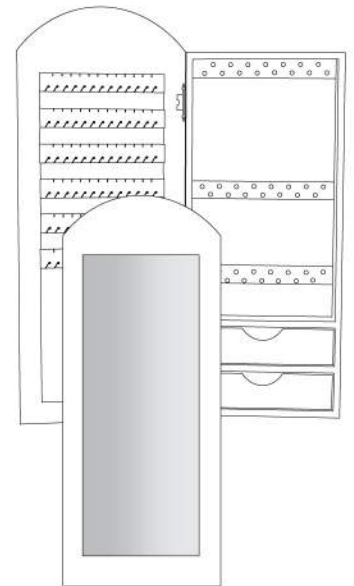

Circle Inside Mirror

38" x 38" - Mirror is 26"
MIRO38

Oval Mirrors

31" x 46" - Mirror is 21" x 36"
MIRO36

Small Mirrors

19" x 29" - Mirror is 9" x 17"
MIRO50, MIRO01,
MIRO51, MIRO49

Medium Mirrors

24" x 33" - Mirror is 14" x 19.5"
MIRO53, MIRO02,
MIRO54, MIRO52

Large Size Mirrors

24" x 40" - Mirror is 14" x 27"
MIRO56, MIRO03,
MIRO57, MIRO55

Wardrobe Mirrors

25" x 69" w/o stand - Mirror is 14" x 55.5"
MIRO47, MIRO59, MIRO58, MIRO60

Wall-Mounted Wardrobe Mirrors

25" x 69" - Mirror is 14" x 55.5"
MIRO46, MIRO62, MIRO61, MIRO63

Jewelry Wall Cabinet

19" x 4.5" x 47"
Mirror is 13" x 36.5"
CPD006

Kitchen Islands

Kitchen Island

48" x 26" x 36"
KITISLND001 - without boxes
KITISLND002 - with boxes

Benches & Seats

Benches

36" x 18" x 18"
Three Foot Benches
BEN001 - Log
BEN003 - Log with Leather
BEN004 - Milled
BEN006 - Milled with Leather