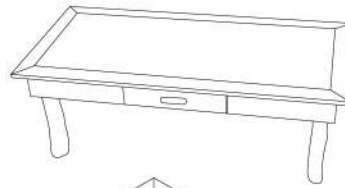

Chests

Chest
35" x 22.5" x 24"
CHT001 - Wood Top
CHT007 - Leather Top

Chest with Drawer
35" x 22.5" x 24"
CHT002 - Wood Top
CHT006 - Leather Top

Jewelry Chest
25.5" x 16.5" x 47.5"
CHT111

Game Tables

Game End Table

20" x 30" x 26"; with checkers
 GAM041 - Log Legs
 GAM042 - Milled Legs

Game Coffee Table

60" x 30" x 20"
 GAM001 - Two Game Log Legs
 GAM003 - Two Game Milled Legs
 Two Game Tables come with cribbage
 pegs and checkers