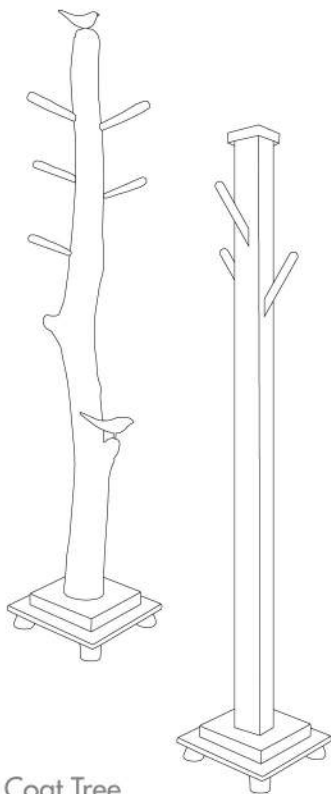

All measurements are given as width x depth x length.

Structure Guide

Clocks

Mantel Clock
10" x 4" x 12"
CLK010

Icon Wall Clock
24" x 24-30"
CLK002

Wall Clock
12" x 12-16"
CLK006

Circle Wall Clock
14" / 24" / 36"
CLK007, CLK015, CLK014

Racks, Shelves, Trees & Charts

Small Coatrack
24" x 2" x 5.5"
CRK001

24" x 4" x 8-10"
CRK002 - with shelf

Medium Coatrack
36" x 2" x 5.5"
CRK006

36" x 4" x 8-10"
CRK007 - with shelf

Large Coatrack
48" x 2" x 5.5"
CRK011

48" x 4" x 8-10"
CRK012 - with shelf

Leash Rack
24" x 6" x 10" / 10" x 6" x 24"
CRK020 / CRK021

Key Ring Rack Plaque
10" x 7" / 7" x 10"
PLQ031 / PLQ032

Wall Shelf
24" x 6" x 5.5" / 36" / 48"
CRK014 / CRK015 / CRK016

3 Bottle Wine Rack
7.5" x 9" x 24"
WRK001

End Tables & Small Tables

Half Round Hall Table

36" x 18" x 30"
 HAL001 - Log Legs
 HAL002 - Milled Legs

Round End Table

20" Diam. x 24"
 END002 - Milled Legs
 END015 - Milled Pedestal