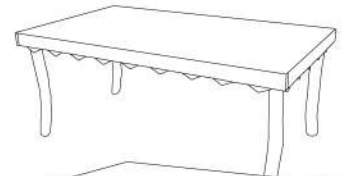

48" x 48" x 30"

DIN003 - Log Legs
DIN004 - Milled Legs

60" x 60" x 30"

DIN005 - Log Legs
DIN006 - Milled Legs

Rectangular Dining Tables

48" x 42" x 30"

DIN007 - Log Legs
DIN008 - Milled Legs
DIN014 - Milled Pedestal