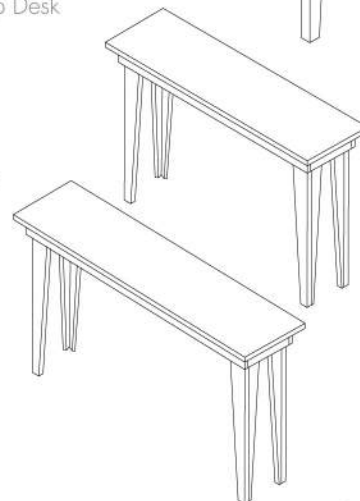

Half Round Sofa Table

Sofa Table with Drawers

Sofa Table with Shelf

30" x 12" x 30"
SFA030 - Milled Legs

40" x 12" x 30"
SFA031 - Milled Legs