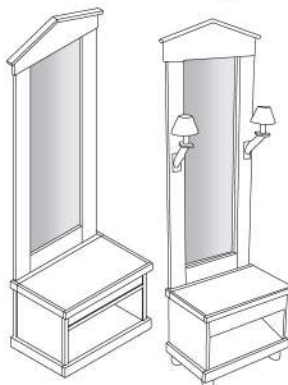

Media Buffet
40" x 20" x 30"
BUF009

Tall Dresser
20" x 36" x 48"
DRS002

Large Buffet
60" x 20" x 30"
BUF008

Wine Rack Buffet
66" x 22.5" x 36"
BUF005

Large Double Door Buffet
78" x 20" x 42"
BUF006

China Hutch
38" x 23" x 86"
CPD001