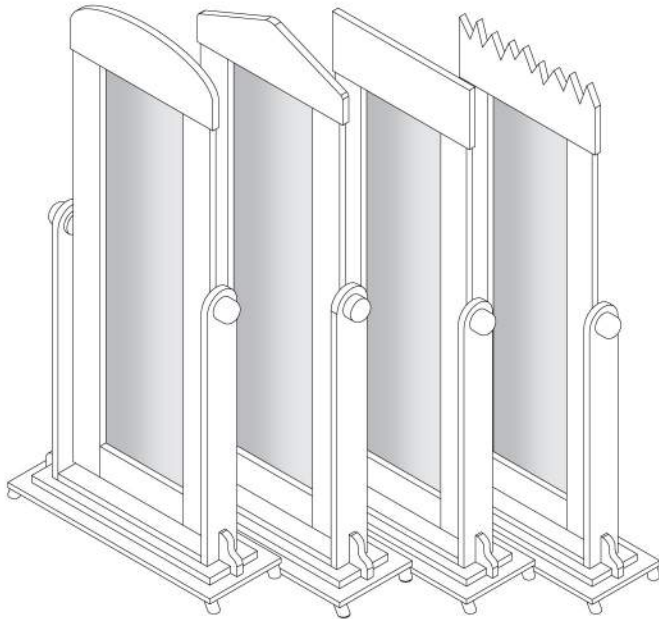

Wardrobe Mirrors

25" x 69" w/o stand - Mirror is 14" x 55.5"
MIRO47, MIRO59, MIRO58, MIRO60