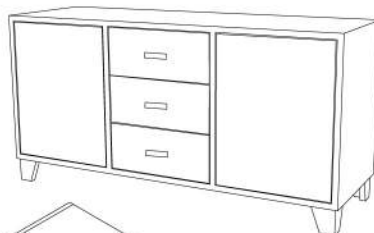

Large Buffet
60" x 20" x 30"
BUF008