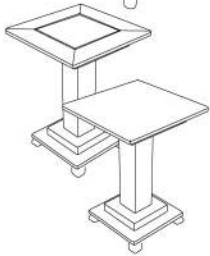

Martini Table

16" x 16" x 24"
MAR001 - Log Pedestal
MAR002 - Milled Pedestal