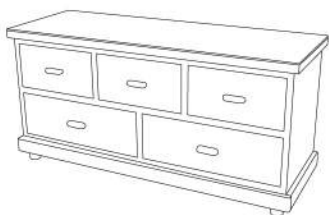

Dressers, Hutches & Buffets

Small Dresser
38" x 22" x 30"
DRS004

Small Buffet
36" x 18" x 38"
BUF007

Medium Dresser
56" x 22" x 30"
DRS003

Medium Buffet
BUF001 - 54" x 19" x 30"
BUF002 - 60" x 19" x 30"

Large Dresser
62" x 22" x 30"
DRS001