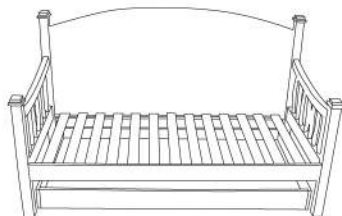

Tall Post Bed

BED020 - Queen 69" x 89" x 80"

Milled Post Beds

BED030 - Twin 52" x 84" x 54"
BED032 - Queen 75" x 89" x 63"

Daybed

84" x 43" x 50"
BED004 - Daybed
BED005 - Trundle 72" x 42" x 8"

Headboard Only