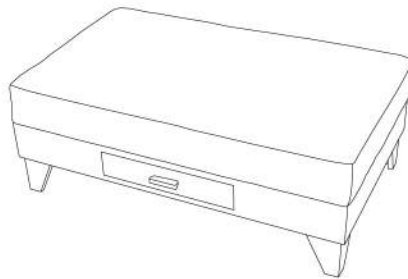

Ottomans with Drawers
30" x 50" x 16" / 40" x 60"
OTT009 / OTT008

Ottoman height measurement does not include upholstery.