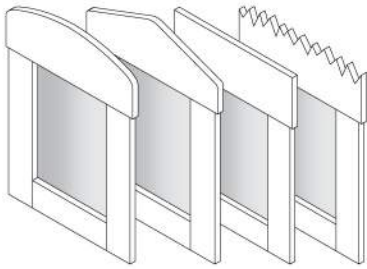

Small Mirrors

19" x 29" - Mirror is 9" x 17"
MIRO50, MIRO01,
MIRO51, MIRO49