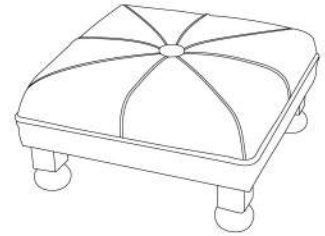

Hall Tree
27" x 17" x 89", seat 20"
HLT001 - without Lights
HLT002 - with Lights

Ottomans, Susans, Boards & Calendars

Ottoman
18" x 26" x 13.5"
OTT002

Round Ottoman
24" Diam. x 15"
OTT003

Square Ottoman
24" x 24" x 18"
OTT007