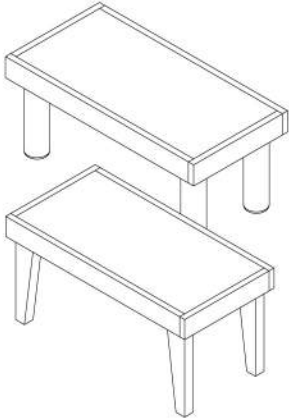

Jewelry Wall Cabinet

19" x 4.5" x 47"
Mirror is 13" x 36.5"
CPD006

Kitchen Islands

Kitchen Island

48" x 26" x 36"
KITISLND001 - without boxes
KITISLND002 - with boxes

Benches & Seats

Benches

36" x 18" x 18"
Three Foot Benches
BEN001 - Log
BEN003 - Log with Leather
BEN004 - Milled
BEN006 - Milled with Leather

48" x 18" x 18"
Four Foot Benches
BEN011 - Log
BEN013 - Log with Leather
BEN014 - Milled
BEN016 - Milled with Leather

Storage Bench

50" x 16.5" x 18"
BEN037 - Bench without Boxes
BEN036 - Bench with Boxes