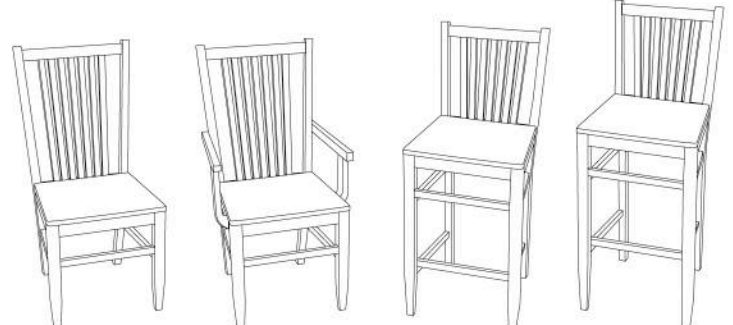

Fancy Pops Chairs & Stools

Side Chair
CHR805 - wood seat
CHR804 - leather seat
18" 16.75" 39"

Arm Chair
CHR810 - wood seat
CHR806 - leather seat
18" 16.75" 39"

Bar Stool
CHR815 - wood seat
CHR825 - leather seat
18" 16.75" 41.5"

Bar Stool
CHR816 - wood seat
CHR826 - leather seat
18" 16.75" 46.5"