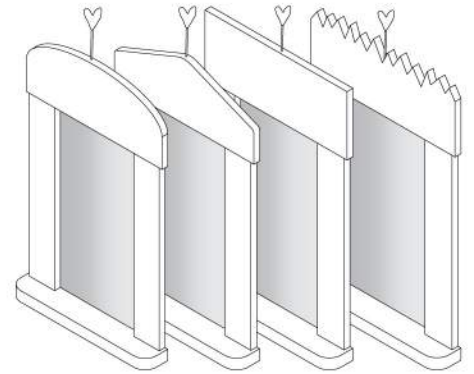

Pegs fit into shallow openings at the corners of the frame, making them vertical or horizontal. Wall hook also allows for flush mounting.

All Frames have 3" all the way around of design space.

Specified by Part Number & Comes with Mirrored Glass or Window Glass

Circle Inside Mirror

38" x 38" - Mirror is 26"
MIRO38

Oval Mirrors

31" x 46" - Mirror is 21" x 36"
MIRO36

Small Mirrors

19" x 29" - Mirror is 9" x 17"
MIRO50, MIRO01,
MIRO51, MIRO49

Medium Mirrors

24" x 33" - Mirror is 14" x 19.5"
MIRO53, MIRO02,
MIRO54, MIRO52