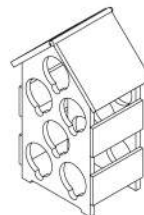

Boxes

Small Box
11" x 11" x 5"
BOX010 - Box with Partition
BOX013 - Box without Partition

Recipe Box
8.5" x 10.5" x 8"
BOX006

Box Vase/ Utensil
5.5" x 6.5" x 8"
BOX014

Dog Treat Box
8.5" x 10.5" x 8"
BOX011

Coat Tree
14" x 14" x 48" - 72"
CTR001 / CTR002

Growth Chart
10" x 2" x 74" / 12" x .75" x 69"
GRT001 / GRT002

12 Bottle Wine Rack
18" x 11" x 50"
WRK003

Wine Rack Cabinet
25.5" x 13" x 68"
WRK011

6 Bottle Wine Rack
25" x 9" x 28"
WRK002

3 Bottle Wine Rack
7.5" x 9" x 24"
WRK001

End Tables & Small Tables

Half Round Hall Table

36" x 18" x 30"
 HAL001 - Log Legs
 HAL002 - Milled Legs

Round End Table

20" Diam. x 24"
 END002 - Milled Legs
 END015 - Milled Pedestal

End Table

24" x 24" x 24"
 END006 - Table
 END008 - Table with drawer

Night Table

26" x 20" x 24"
 NGT005 - Log Legs
 NGT006 - Milled Legs

Classic End Table

24" x 18" x 24"
 END003 - Log Legs
 END004 - Milled Legs