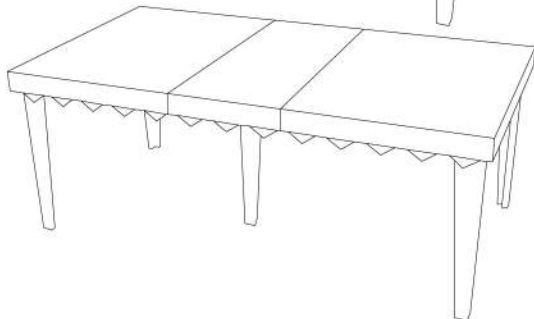

Leaves for Rectangular Dining Table

60" x 42" x 30"

For Five Ft. Tables
DIN009LEAF18 - 18" Log Legs
DIN010LEAF18 - 18" Milled Legs

60" x 42" x 30"

DIN009LEAF24 - 24" Log Legs
DIN010LEAF24 - 24" Milled Legs

72" x 42" x 30"

For Six Ft. Tables
DIN016LEAF18 - 18" Log Legs
DIN017LEAF18 - 18" Milled Legs

72" x 42" x 30"

DIN016LEAF24 - 24" Log Legs
DIN017LEAF24 - 24" Milled Legs

Tables can be extended beyond what is shown here, but require custom quoting options. Tables extending over 7 feet with legs will require a fifth leg as shown above to support the overall weight and prevent bowing.