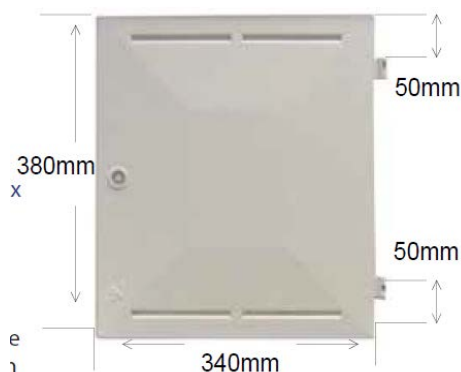

### Box Dimensions

Width: 340mm  
Height: 380mm

Product Code: IS0064

## SPECIFICATION

Meterbox Material: White  
Meterbox Colour: Glass reinforced plastic