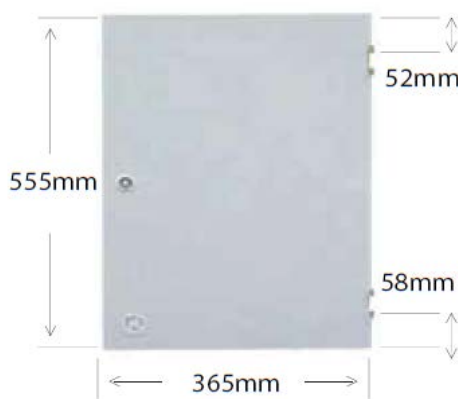

### Box Dimensions

Width: 365mm  
Height: 555mm

Product Code: IS0018

## SPECIFICATION

Meterbox Material: White  
Meterbox Colour: Glass reinforced plastic