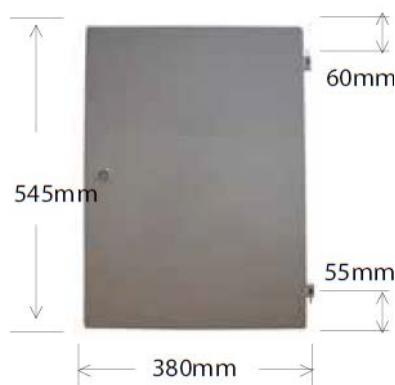

REPLACEMENT DOORS

Right-hand hung equivalent of the M00034

M06006

PRODUCT VIEW

OPTIONAL EXTRAS

- N/A

PRODUCT PROFILE

Box Dimensions

Width: 380mm
Height: 545mm

Product Code: IS0063

SPECIFICATION

Meterbox Material: White
Meterbox Colour: Glass reinforced plastic

INSTALLATION ENVIRONMENT

N/A

KEY FEATURES

- Supplied with latch fitted
- Supplied with pin hinges fitted