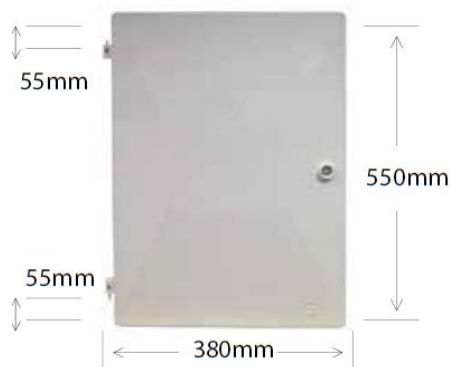

REPLACEMENT DOORS

For the ROI/Bord Gais recessed gas meter box

G03000

PRODUCT VIEW

OPTIONAL EXTRAS

- N/A

PRODUCT PROFILE

Box Dimensions

Width: 380mm
Height: 550mm

Product Code: IS0069

SPECIFICATION

Meterbox Material: White
Meterbox Colour: Glass reinforced plastic

INSTALLATION ENVIRONMENT

N/A

KEY FEATURES

- Supplied with latch fitted
- Supplied with pin hinges fitted