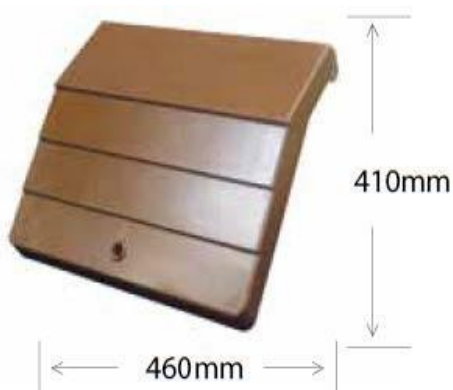

REPLACEMENT DOORS

For the Continental meter box

208097

PRODUCT VIEW

OPTIONAL EXTRAS

- N/A

PRODUCT PROFILE

Box Dimensions

Width: 410mm

Height: 460mm

Product Code: IS0076

SPECIFICATION

Meterbox Material: Brown

Meterbox Colour: Glass reinforced plastic

INSTALLATION ENVIRONMENT

N/A