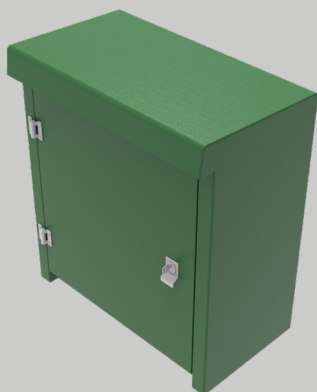

GRP KIOSKS - STANDARD

Model IC3001

IC3001

PRODUCT VIEW

OPTIONAL EXTRAS

- Alternative ext. colour
- Alternative Lock
- Ventilation
- Cable Access Flap
- 100mm Base Flange
- Window

REFERENCE

DAT6005
V.01
14/10/2019

PRODUCT PROFILE

Kiosk Dimensions

Width: 750mm
Height: 850mm
Depth: 450mm

Internal Dimensions

Width: 735mm
Height: 800mm
Depth: 320mm

Clear Door Opening

Width: 560mm
Height: 625mm

Backboard Size

Width: 600mm
Height: 700mm

SPECIFICATION

Meterbox Material: GRP
Meterbox Colour: 14 C 39 Green

KEY FEATURES

- Cylinder Rim Lock
- Plywood Backboard
- Stainless Steel Hinges
- Solid GRP Base
- Narrow Door Pillars
- IP Rating 54