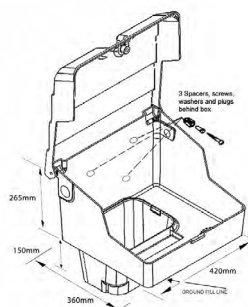

DOMESTIC - GAS

Mitras Semi-buried Gas Meter Box

G60039

PRODUCT VIEW

OPTIONAL EXTRAS

- Replacement lid G60040 (IS0051)

REFERENCE

DAT1010
V.01
20/09/2017

PRODUCT PROFILE

Box Dimensions

Model Number: G60039

SPECIFICATION

Meterbox Material: Glass reinforced plastic
Meterbox Colour: Brown

INSTALLATION ENVIRONMENT

The gas service entry is below ground to the bottom left of the meter box where a built-in entry boss is located. The outlet position is located at the top right-hand side of the box. This can be ignored if rear or left-hand exit is preferred (a new hole would have to be drilled in these circumstances). The meter is placed in the well of the box and can be sealed to the top edge with the use of the neoprene seal (sold separately).