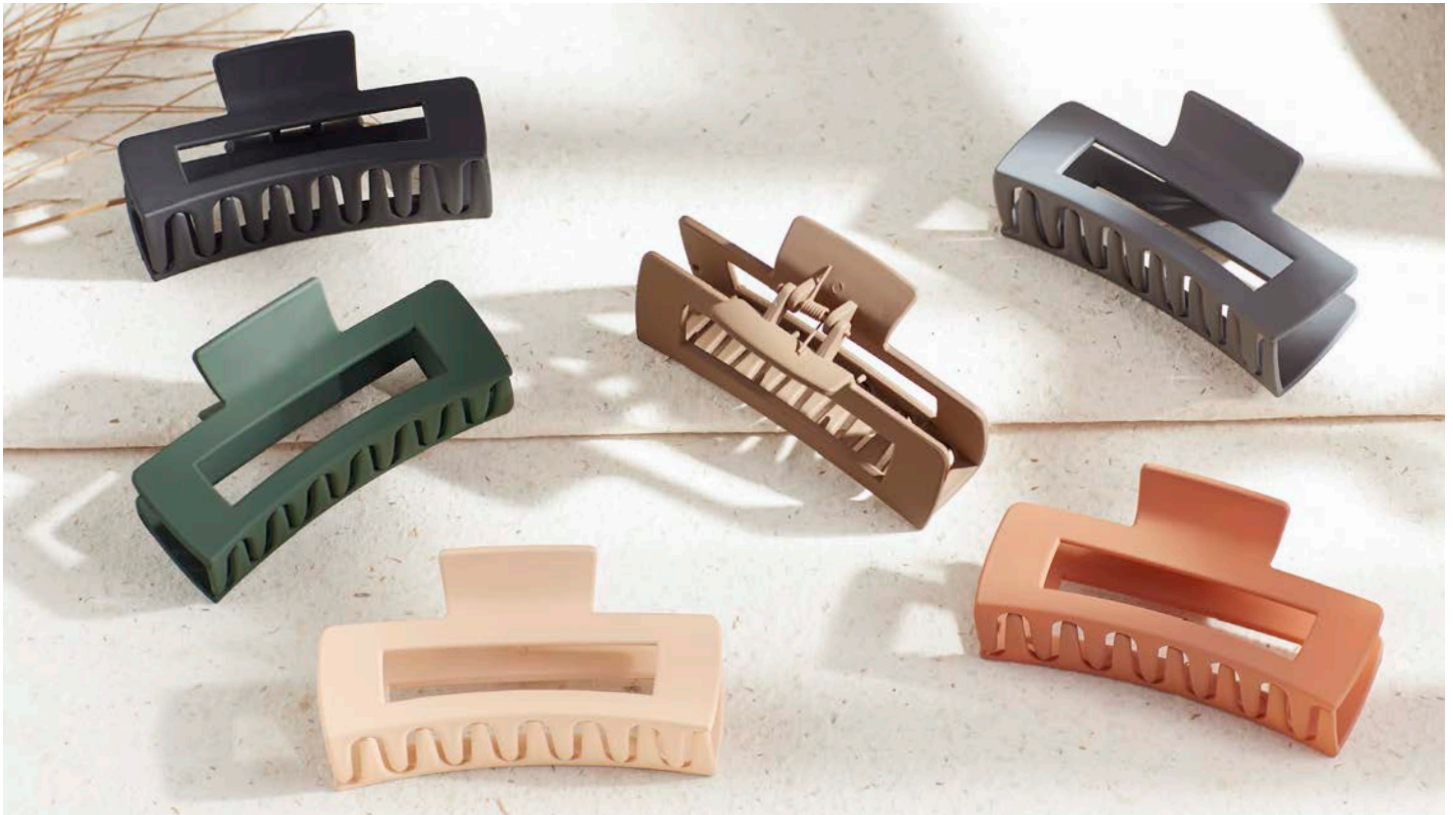

MATTE HAIR CLAWS

ONE SIZE • 100% ACRYLIC