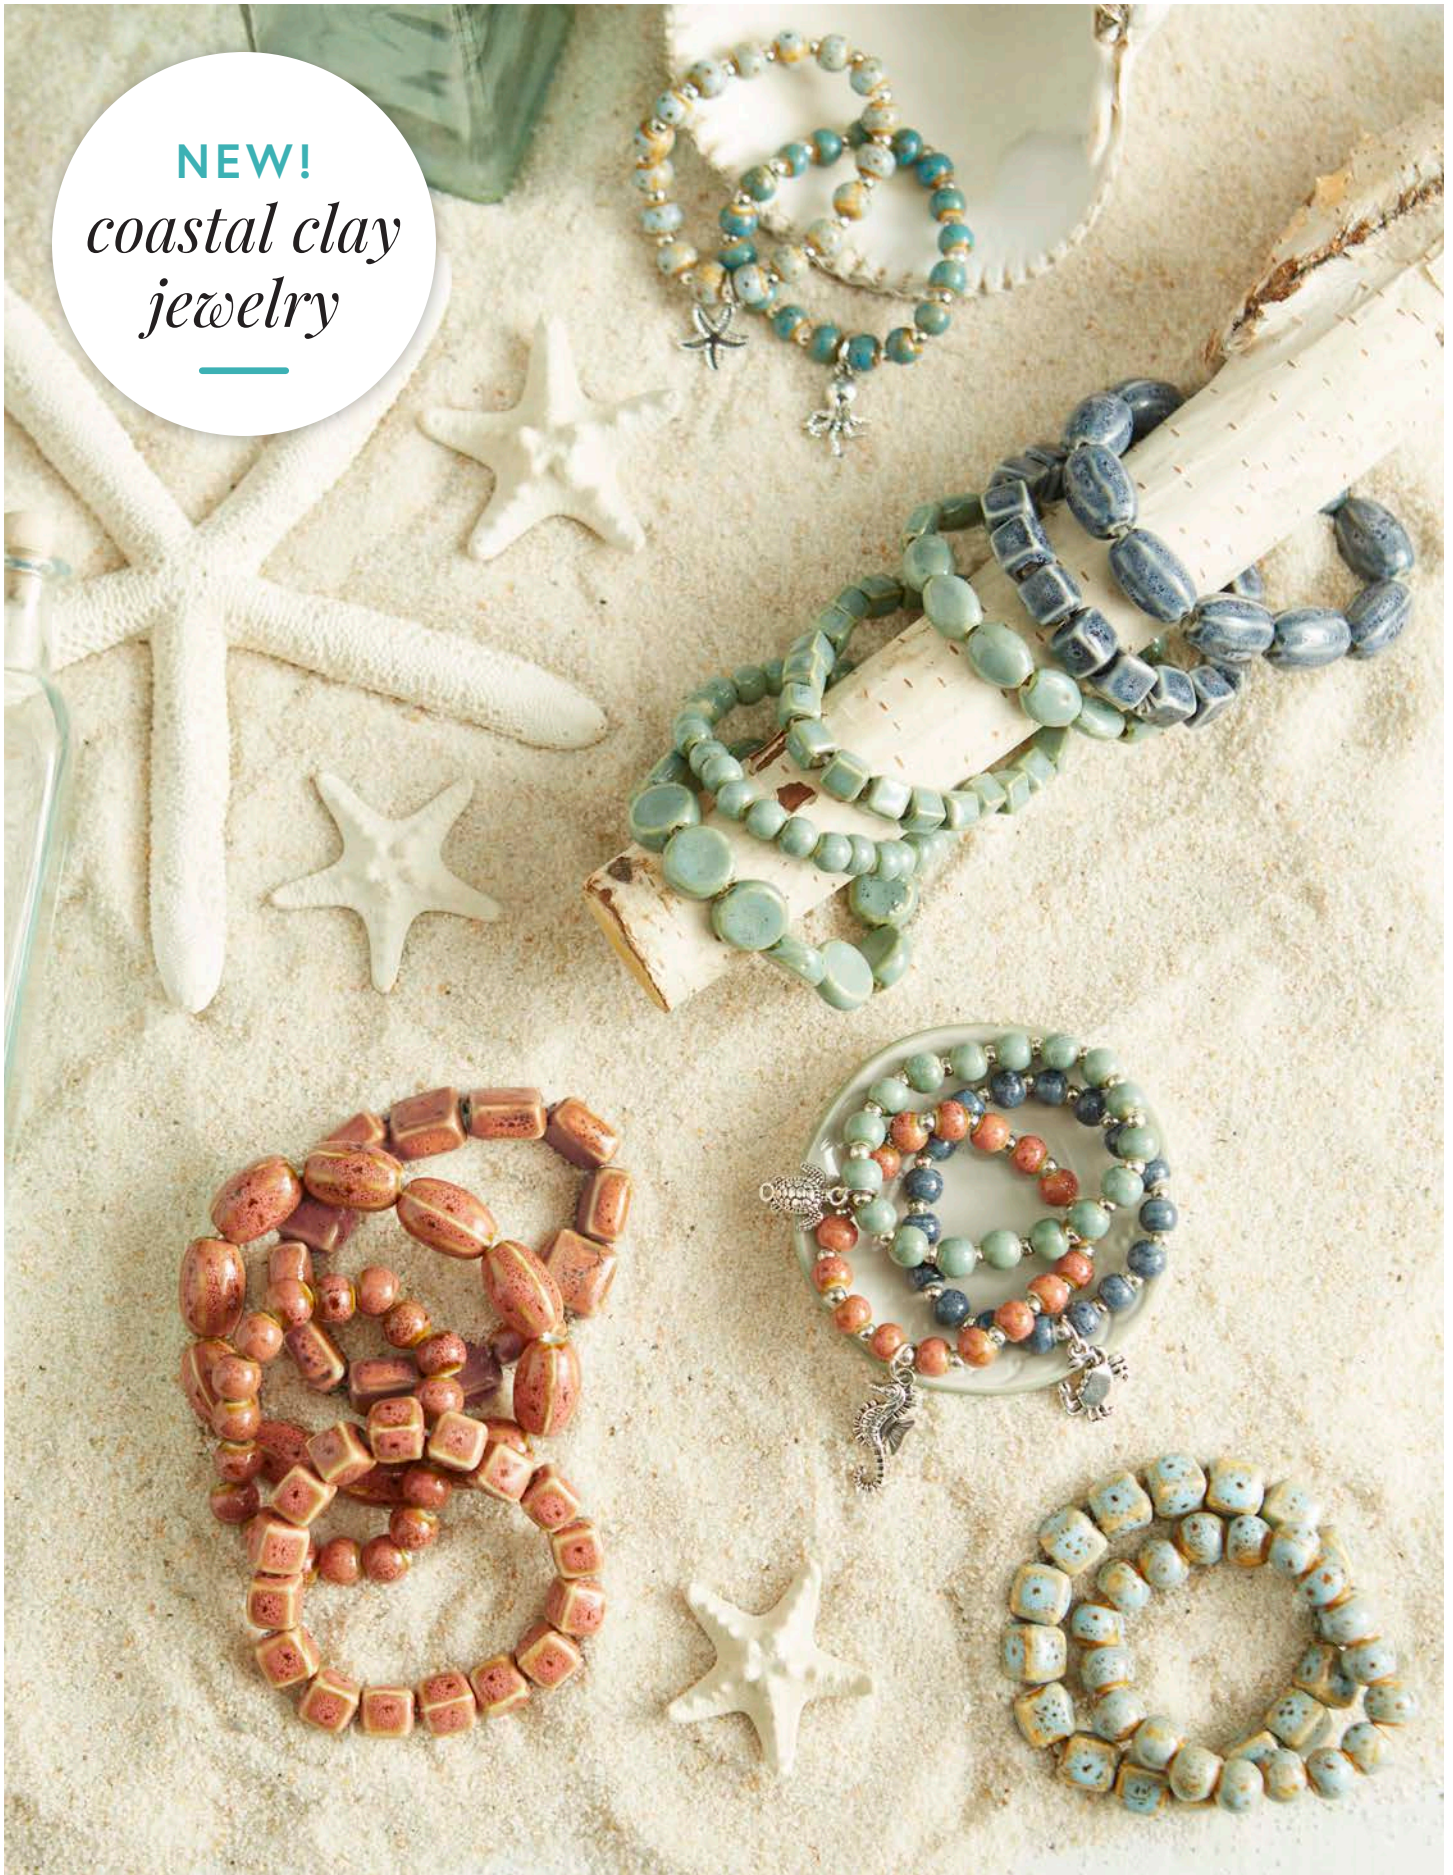

NEW!
*coastal clay
jewelry*