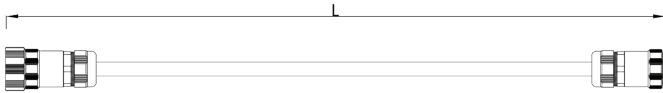

G-PRO SOCAPEX CABLE EXTENSION CABLES

The G-PRO Socapex Extension Cables are a flexible multicore cable solution, which are used for extending the cables for the G-PRO controller, between the controller itself and the socapex breakouts for power and control. These cables can also be used for other general theatrical applications if required.

SPECIFICATIONS

PRODUCT CODE	CORE CSA	VOLTAGE OPERATING LIMIT	CORE QUANTITY	LENGTH	OUTER DIAMETER	BEND RADIUS (DYNAMIC USE)	BEND RADIUS (STATIC USE)	CONNECTORS	WEIGHT
	(mm ²)			(M)	(mm)				(Kg)
CS-SOCA-19PIN-3M	2.5	400VAC	1 x 18 Core Cable	3	18.1mm Nominal	235.30mm	135.75mm	19 Pin Socapex Connectors	2.85
CS-SOCA-19PIN-5M	2.5	400VAC	1 x 18 Core Cable	5	18.1mm Nominal	235.30mm	135.75mm	19 Pin Socapex Connectors	4.5
CS-SOCA-19PIN-10M	2.5	400VAC	1 x 18 Core Cable	10	18.1mm Nominal	235.30mm	135.75mm	19 Pin Socapex Connectors	8.5
CS-SOCA-19PIN-15M	2.5	400VAC	1 x 18 Core Cable	15	18.1mm Nominal	235.30mm	135.75mm	19 Pin Socapex Connectors	12.5
CS-SOCA-19PIN-20M	2.5	400VAC	1 x 18 Core Cable	20	18.1mm Nominal	235.30mm	135.75mm	19 Pin Socapex Connectors	16.5
CS-SOCA-19PIN-25M	2.5	400VAC	1 x 18 Core Cable	25	18.1mm Nominal	235.30mm	135.75mm	19 Pin Socapex Connectors	20.5
CS-SOCA-19PIN-30M	2.5	400VAC	1 x 18 Core Cable	30	18.1mm Nominal	235.30mm	135.75mm	19 Pin Socapex Connectors	24.5
CS-SOCA-19PIN-40M	2.5	400VAC	1 x 18 Core Cable	40	18.1mm Nominal	235.30mm	135.75mm	19 Pin Socapex Connectors	32.5
CS-SOCA-19PIN-50M	2.5	400VAC	1 x 18 Core Cable	50	18.1mm Nominal	235.30mm	135.75mm	19 Pin Socapex Connectors	40.5