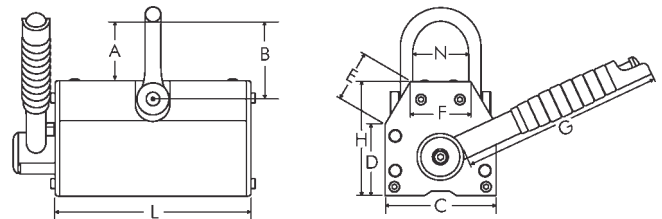

## FEATURES

- » High safety factor 3.5:1
- » Good air gap feature, the rated plain load could still be attracted up even if the gap is smaller than 0.5 mm.
- » Easy operating long term attractive force stability.
- » According EN13155 Standard

## ON/OFF SWITCH, EASY TO OPERATE

The magnet is activated by changing the lever from left to right. A safety device blocks the lever in MAG- Phase that hinders the accidentally switch to DEMAG.