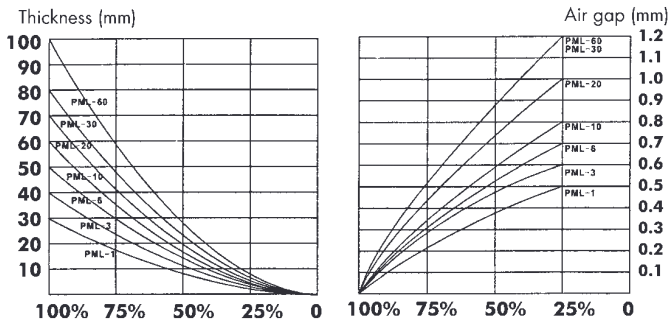

SPECIFICATIONS

TYPE	CAP. (LOAD) KG	DIMENSIONS IN MM										FLAT MATERIAL			ROUND MATERIAL		WEIGHT KG	
		A	B	C	D	E	F	G	H	L	N	MAX. LOAD KG	MIN. THICKN. MM	MAX. LENGTH MM	MAX. LOAD KG	MIN./MAX. DIAMETER MM		MAX. LENGTH MM
PL/PML/100	100	42	145	72	44	28	28	116	76	94	31	100	15	1.5	45	max. 50	1	3
PL/PML/300/WSH	300	59	180	94	59	39	44	142	106	169	46	300	25	2	180	max. 100	1.75	11
PL/PML/600/WSH	600	87	230	115	70	44	56	178	115	218	58	600	30	2.25	270	max. 125	2	25
PL/PML/1000/WSH	1000	110	280	145	100	68	88	237	147	270	95	1000	40	2.5	450	max. 150	2.5	42
PL/PML/2000/WSH	2000	150	450	160	135	98	115	397	165	340	117	2000	55	3	900	max. 200	3	70

COMPANY CONTACT DETAILS

LTM - Lift Turn Move Ltd
Unit 2 Stadium Court
Wirral International Business Park
Plantation Road, Bromborough
Wirral, UK CH62 3QG

SALES AND GENERAL CONTACTS

Tel: +44 (0)151 649 0467
Fax: +44 (0)151 649 0099
Email: sales@LiftTurnMove.co.uk
Email: accounts@LiftTurnMove.co.uk
Website: www.liftturnmove.co.uk

OPENING HOURS

Mon-Thur: 8:30 - 5:00
Friday: 8:30 - 2:30

The office is often open outside these times.

DELIVERIES

We use various methods of delivery and can deliver more or less whenever you need.

To stay up to date with the latest events at LTM please follow us on Facebook, Twitter and LinkedIn

liftturnmove

@LiftTurnMove

@Lift Turn Move Ltd