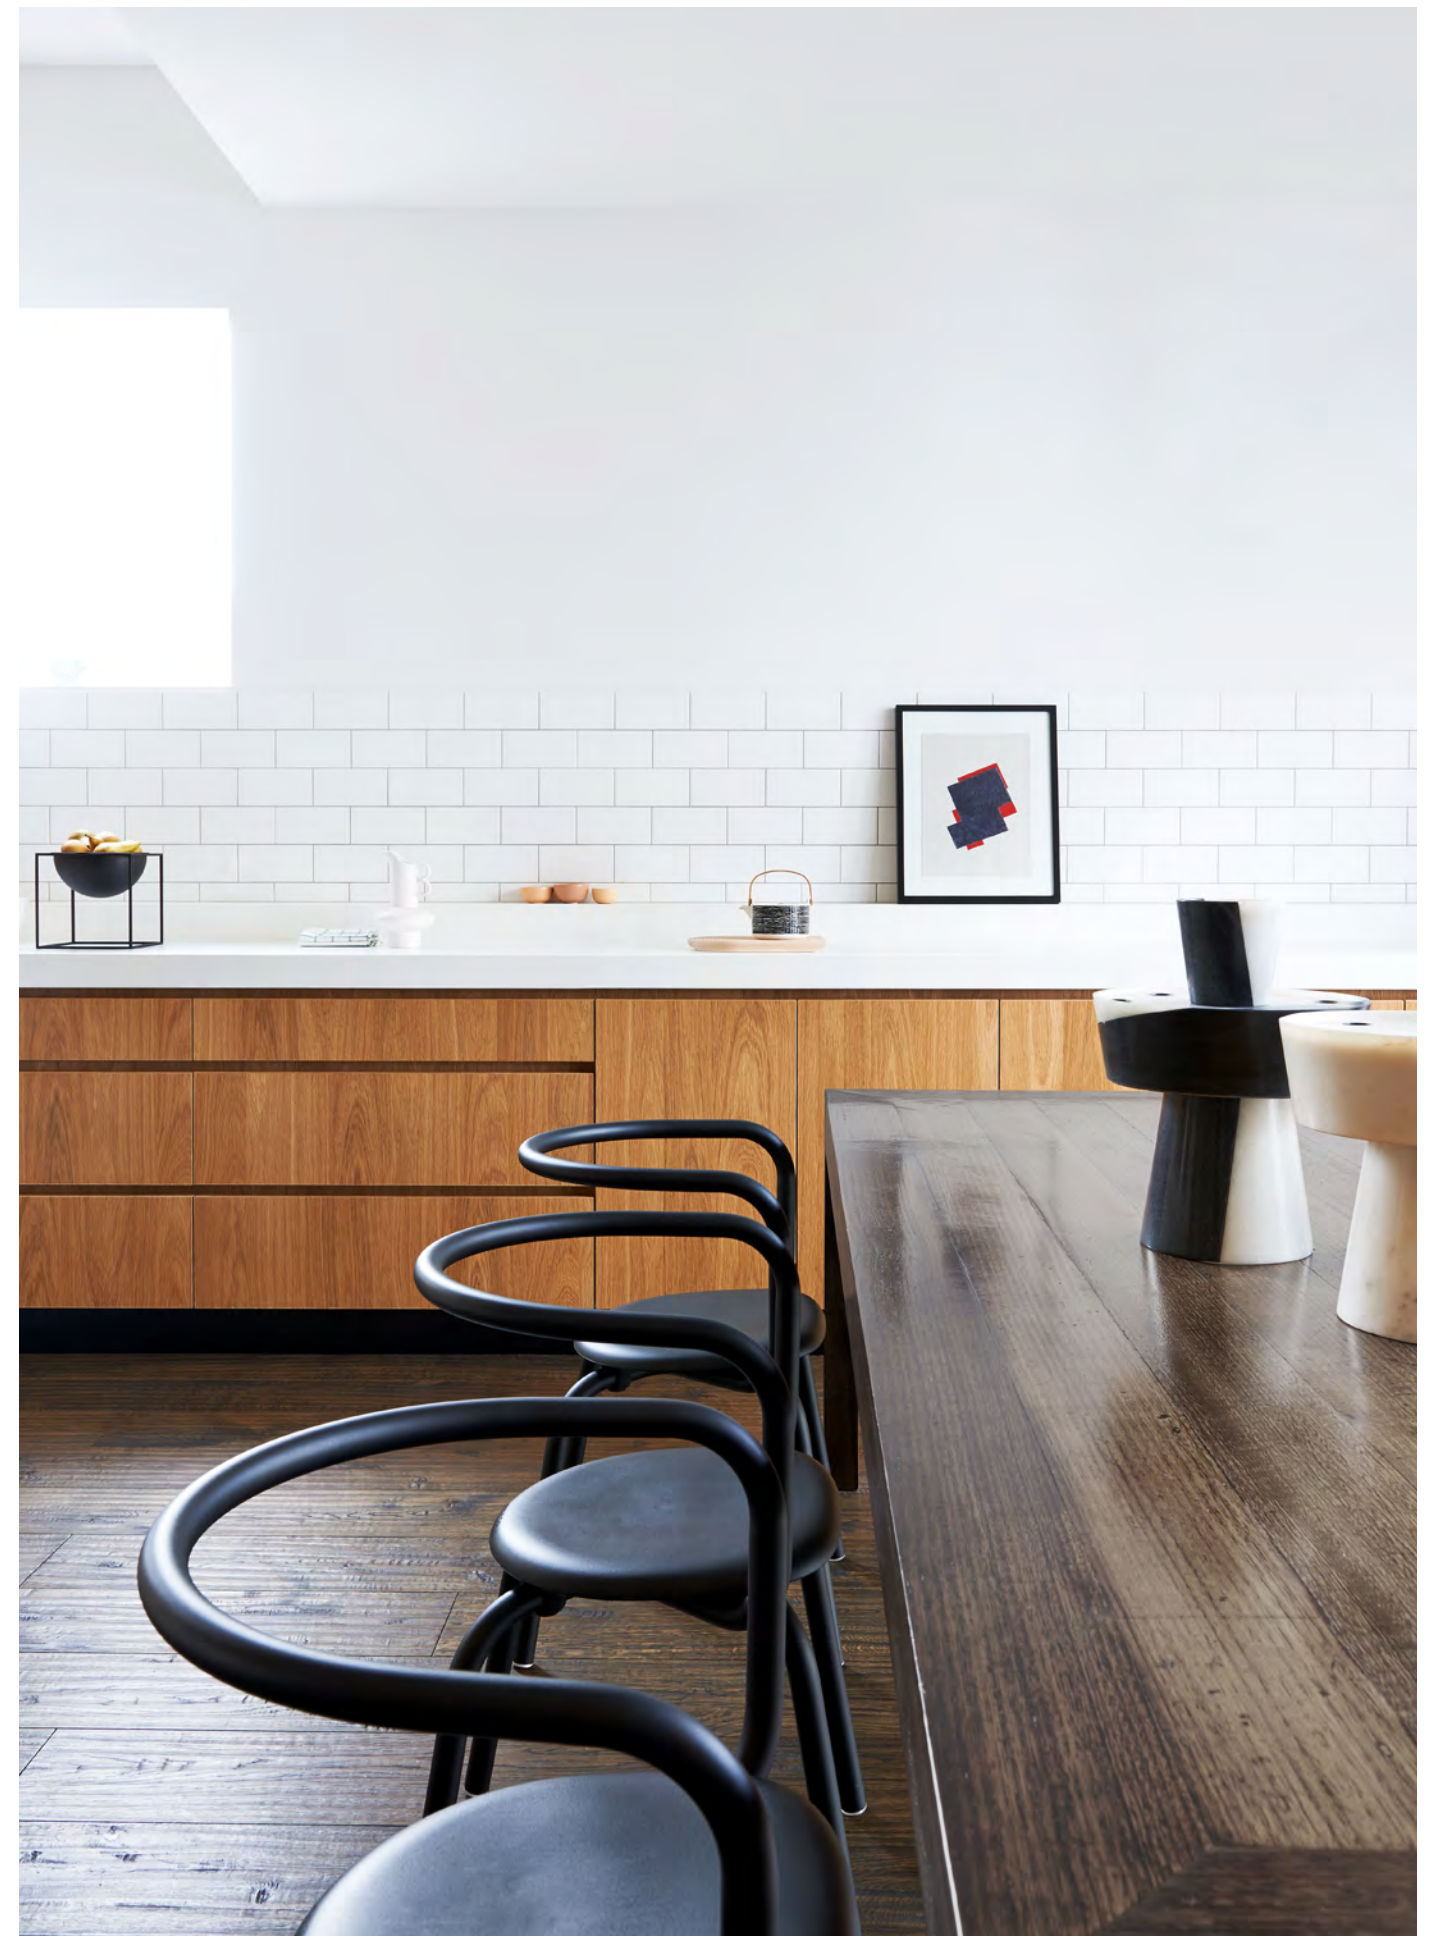

Parrish Art Museum
Water Mill, New York, USA
Design: Herzog & de Meuron
Interiors: Konstantin Grcic
Photo: Cloé Floirat

The heart of the matter.

The Parrish Collection is a family of chairs and tables with a subtle design and a strong technical core. The underside "heart" was designed specifically for Parrish to interconnect the elements of the chair to form a strong, integral anatomy.