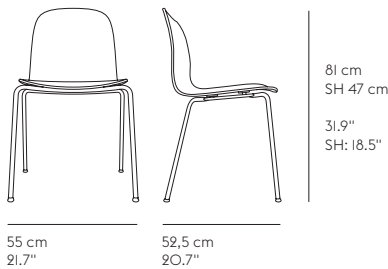

Seat width 42,5 cm / 16.75"
Seat depth 40 cm / 15.75"

READY-TO-SHIP OPTIONS

SHELL/BASE

Black/
Black

Stained
Dark Brown/
Black

DESIGNED BY / YEAR OF DESIGN

Mika Tolvanen / 2014

ABOUT THE DESIGNER