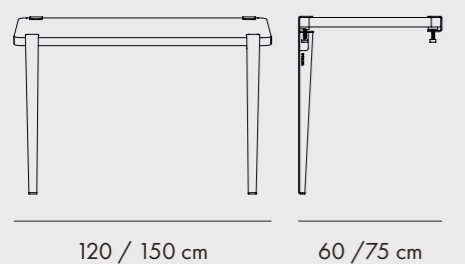

BRIXTON TABLE

FINISHES

COLORS

TABLES & DESKS – TIPTOE WALL-MOUNTED

WALL-MOUNTED DESK H75

FINISHES

COLORS

TABLE LEG 75 CM

COLORS

WALL-MOUNTED TABLE H75

FINISHES

COLORS

TABLE LEGS 90 OR 110 CM

COLORS

WALL-MOUNTED TABLE H90

FINISHES