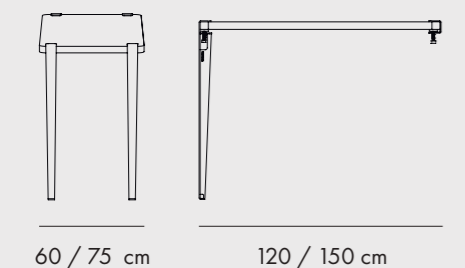

WALL-MOUNTED BAR TABLE H110