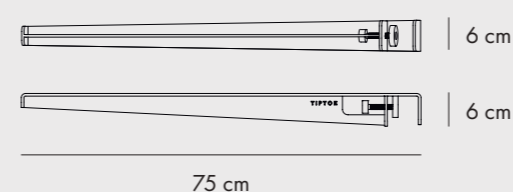

BRIXTON TABLE

FINISHES

COLORS

TABLES & DESKS – TIPTOE WALL-MOUNTED

WALL-MOUNTED DESK H75

FINISHES

COLORS

TABLE LEG 75 CM

COLORS

WALL-MOUNTED TABLE H75

FINISHES

COLORS

TABLE LEGS 90 OR 110 CM

COLORS

WALL-MOUNTED TABLE H90

FINISHES