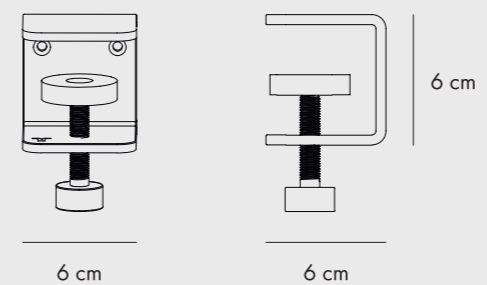

FINISHES

COLORS

WALL BRACKET