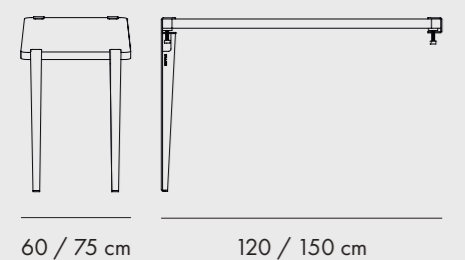

BRIXTON TABLE

FINISHES

COLORS

TABLES & DESKS – TIPTOE WALL-MOUNTED

WALL-MOUNTED DESK H75

FINISHES

COLORS

TABLE LEG 75 CM

COLORS

WALL-MOUNTED TABLE H75

FINISHES

COLORS

TABLE LEGS 90 OR 110 CM

COLORS

WALL-MOUNTED TABLE H90

FINISHES