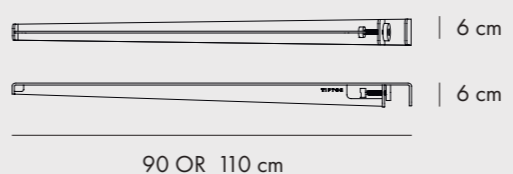

BRIXTON TABLE

FINISHES

COLORS

TABLES & DESKS – TIPTOE WALL-MOUNTED

WALL-MOUNTED DESK H75

FINISHES

COLORS

TABLE LEG 75 CM

COLORS

WALL-MOUNTED TABLE H75

FINISHES

COLORS

TABLE LEGS 90 OR 110 CM

COLORS

WALL-MOUNTED TABLE H90

FINISHES