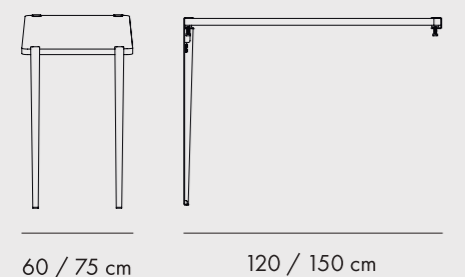

BRIXTON TABLE

FINISHES

COLORS

TABLES & DESKS – TIPTOE WALL-MOUNTED

WALL-MOUNTED DESK H75

FINISHES

COLORS

TABLE LEG 75 CM

COLORS

WALL-MOUNTED TABLE H75

FINISHES

COLORS

TABLE LEGS 90 OR 110 CM

COLORS

WALL-MOUNTED TABLE H90

FINISHES