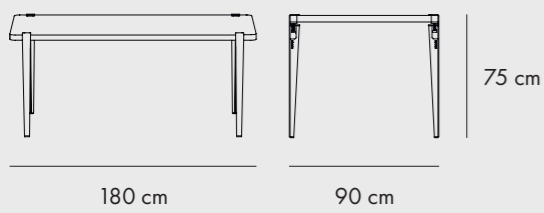

BRIXTON TABLE

FINISHES

COLORS

TABLES & DESKS – TIPTOE WALL-MOUNTED

WALL-MOUNTED DESK H75

FINISHES

COLORS

TABLE LEG 75 CM

COLORS

WALL-MOUNTED TABLE H75

FINISHES

COLORS

TABLE LEGS 90 OR 110 CM

COLORS

WALL-MOUNTED TABLE H90

FINISHES