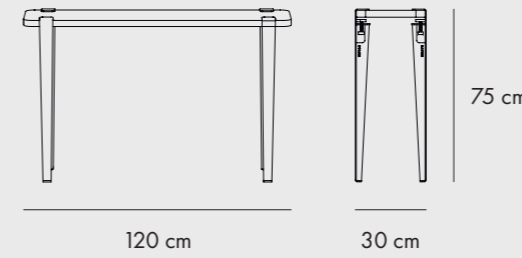

PRODUCT INFORMATION

TABLES & DESKS – TIPTOE ORIGINAL

LOBO TABLE / NOMA DESK

FINISHES

COLORS

LIMA SIDE TABLE

FINISHES

COLORS

BRIXTON TABLE

FINISHES

COLORS

TABLES & DESKS – TIPTOE WALL-MOUNTED

WALL-MOUNTED DESK H75

FINISHES

COLORS

TABLE LEG 75 CM

COLORS

WALL-MOUNTED TABLE H75

FINISHES

COLORS

TABLE LEGS 90 OR 110 CM

COLORS

WALL-MOUNTED TABLE H90

FINISHES