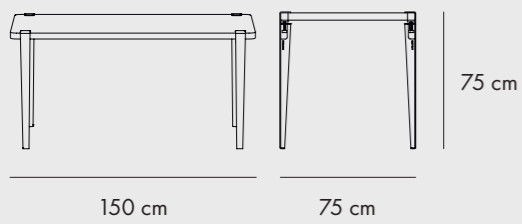

BALTHAZAR TABLE