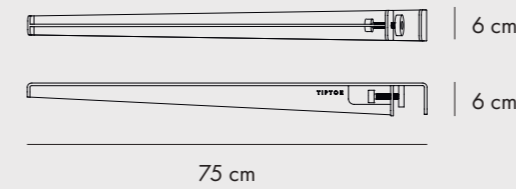

PRODUCT INFORMATION

TABLES & DESKS – TIPTOE ORIGINAL

LOBO TABLE / NOMA DESK

FINISHES

COLORS

LIMA SIDE TABLE

FINISHES

COLORS

MONOCHROME DESK

FINISHES

COLORS

TABLE LEG 75 CM

COLORS

BALTHAZAR TABLE

FINISHES

COLORS

BRIXTON TABLE

FINISHES

COLORS

TABLES & DESKS – TIPTOE WALL-MOUNTED

WALL-MOUNTED DESK H75

FINISHES

COLORS

TABLE LEG 75 CM

COLORS

WALL-MOUNTED TABLE H75

FINISHES

COLORS

TABLE LEGS 90 OR 110 CM

COLORS

WALL-MOUNTED TABLE H90

FINISHES