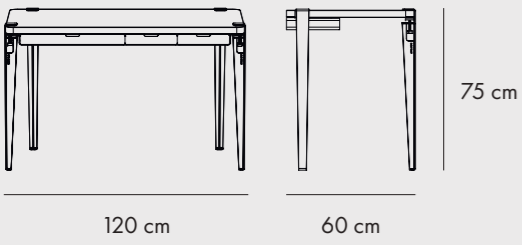

MONOCHROME DESK