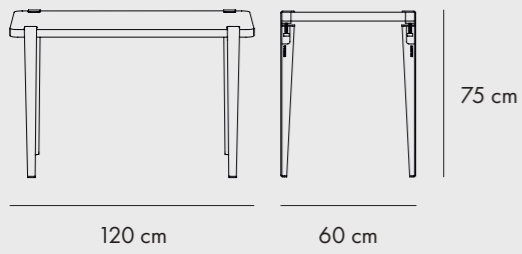

PRODUCT INFORMATION

TABLES & DESKS – TIPTOE ORIGINAL

LOBO TABLE / NOMA DESK

FINISHES

COLORS

LIMA SIDE TABLE

FINISHES

COLORS

BRIXTON TABLE

FINISHES

COLORS

TABLES & DESKS – TIPTOE WALL-MOUNTED

WALL-MOUNTED DESK H75

FINISHES

COLORS

TABLE LEG 75 CM

COLORS

WALL-MOUNTED TABLE H75

FINISHES

COLORS

TABLE LEGS 90 OR 110 CM

COLORS

WALL-MOUNTED TABLE H90

FINISHES