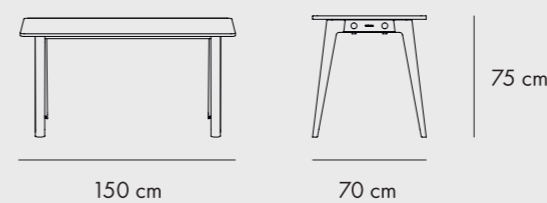

NEW MODERN DESK