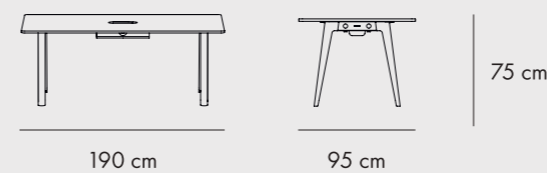

NEW MODERN MEETING