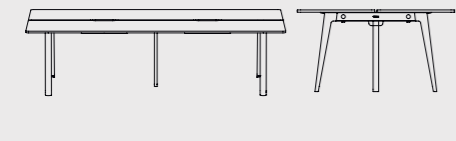

Graphite black

Cloudy white

Eucalyptus grey

Ash pink

Rosemary green

NEW MODERN WORK BENCH

4 PAX COMFORT

75 cm