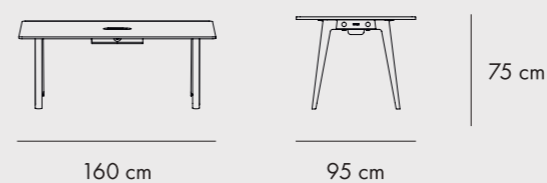

NEW MODERN MEETING