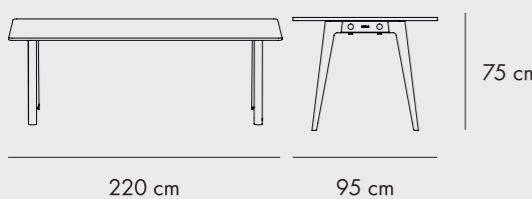

NEW MODERN DINING TABLE