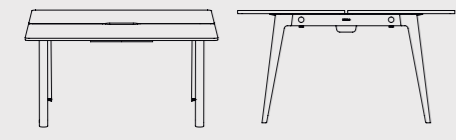

NEW MODERN WORK BENCH

2 PAX COMFORT

75 cm

150 cm

140 cm

FINISHES

White Plywood

Venezia

COLORS

Graphite black

Cloudy white

Eucalyptus grey

Ash pink

Rosemary green