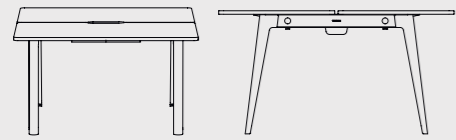

COLORS

NEW MODERN MEETING

FINISHES

COLORS

NEW MODERN WORK BENCH

2 PAX COMPACT

75 cm

130 cm