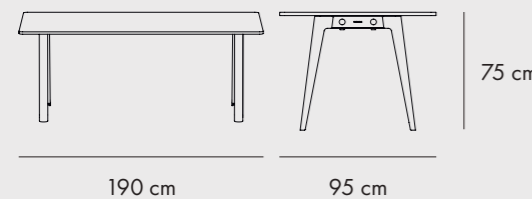

NEW MODERN DINING TABLE