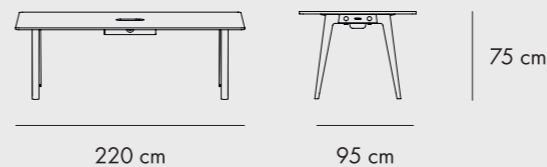

COLORS

NEW MODERN MEETING

FINISHES

COLORS

NEW MODERN WORK BENCH

2 PAX COMPACT

75 cm

130 cm