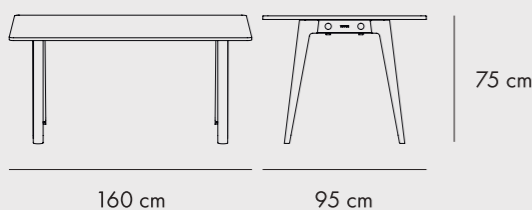

NEW MODERN DINING TABLE