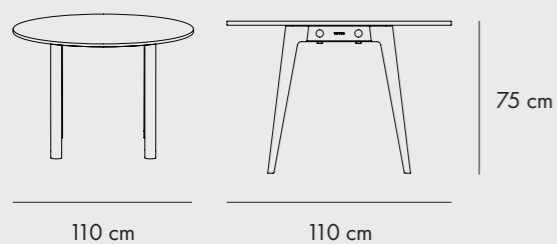

TABLES & DESKS – NEW MODERN COLLECTION

NEW MODERN DINING TABLE