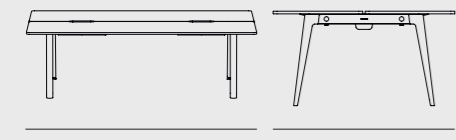

NEW MODERN WORK BENCH

4 PAX COMPACT

75 cm

240 cm

140 cm

FINISHES

White Plywood

COLORS