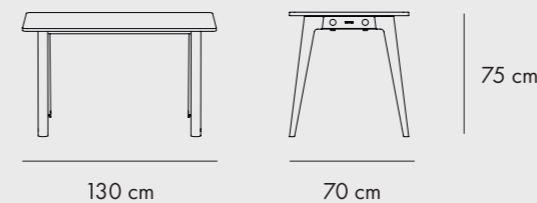

NEW MODERN DESK