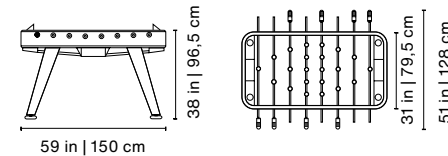

Includes

Balls set (7 units).
2 extra players (1 per team).

Product weight • Peso del producto 196.2 lb | 89 kg

63x53x22 in | 160x134,6x55,9 cm
266.8 lb | 121 kg

Materiales

Estructura: Acero inoxidable y pintura poliéster con acabado micro texturado.
Campo: HPL (negro).
Jugadores: Aluminio fundido cromado en oro y plata.
Mangos: Madera y pintura poliéster.
Piezas cromadas en baño de oro: Los cuentagoles, cojinetes, tornillos y algunas pequeñas piezas.

Incluye

Set de bolas (7 unidades).
2 jugadores extra (1 por equipo).