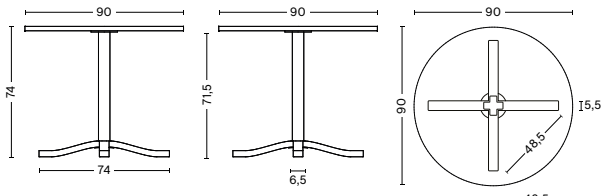

DIMENSIONS

PASTIS CHAIR

WIDTH 48,5 CM | 19"
 DEPTH 50 CM | 19.75"
 HEIGHT 80 CM | 31.50"
 SEAT HEIGHT 47 CM | 18.50"
 SEAT DEPTH 38 CM | 15"

PASTIS ARMCHAIR

WIDTH 59,5 CM | 23.50"
 DEPTH 50 CM | 19.75"
 HEIGHT 80 CM | 31.50"
 SEAT HEIGHT 47 CM | 18.50"
 SEAT DEPTH 38 CM | 15"

PASTIS COFFEE TABLE

DIAMETER 46 CM | 18.25"
 HEIGHT 40 CM | 15.75"

PASTIS COFFEE TABLE

DIAMETER 46 CM | 18.25"
 HEIGHT 52 CM | 20.50"

PASTIS TABLE

DIAMETER 70 CM | 27.50"
 HEIGHT 74 CM | 29.25"

PASTIS TABLE

DIAMETER 90 CM | 35.50"
 HEIGHT 74 CM | 29.25"

MATERIALS

CHAIR & ARMCHAIR

Seat and back in lacquered moulded plywood. Top veneer in oak, ash or walnut.

TABLES

Plywood tabletop with top veneer in oak, ash or walnut with matching edgeband.