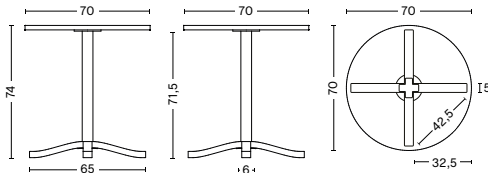

DIMENSIONS

PASTIS CHAIR

WIDTH 48,5 CM | 19"
 DEPTH 50 CM | 19.75"
 HEIGHT 80 CM | 31.50"
 SEAT HEIGHT 47 CM | 18.50"
 SEAT DEPTH 38 CM | 15"

PASTIS ARMCHAIR

WIDTH 59,5 CM | 23.50"
 DEPTH 50 CM | 19.75"
 HEIGHT 80 CM | 31.50"
 SEAT HEIGHT 47 CM | 18.50"
 SEAT DEPTH 38 CM | 15"

PASTIS COFFEE TABLE

DIAMETER 46 CM | 18.25"
 HEIGHT 40 CM | 15.75"

PASTIS COFFEE TABLE

DIAMETER 46 CM | 18.25"
 HEIGHT 52 CM | 20.50"

PASTIS TABLE

DIAMETER 70 CM | 27.50"
 HEIGHT 74 CM | 29.25"

PASTIS TABLE

DIAMETER 90 CM | 35.50"
 HEIGHT 74 CM | 29.25"

MATERIALS

CHAIR & ARMCHAIR

Seat and back in lacquered moulded plywood. Top veneer in oak, ash or walnut.

TABLES

Plywood tabletop with top veneer in oak, ash or walnut with matching edgeband.