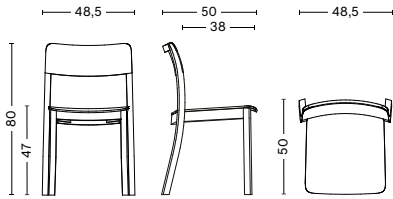

DIMENSIONS

PASTIS CHAIR

WIDTH 48,5 CM | 19"
 DEPTH 50 CM | 19.75"
 HEIGHT 80 CM | 31.50"
 SEAT HEIGHT 47 CM | 18.50"
 SEAT DEPTH 38 CM | 15"

PASTIS ARMCHAIR

WIDTH 59,5 CM | 23.50"
 DEPTH 50 CM | 19.75"
 HEIGHT 80 CM | 31.50"
 SEAT HEIGHT 47 CM | 18.50"
 SEAT DEPTH 38 CM | 15"

PASTIS COFFEE TABLE

DIAMETER 46 CM | 18.25"
 HEIGHT 40 CM | 15.75"

PASTIS COFFEE TABLE

DIAMETER 46 CM | 18.25"
 HEIGHT 52 CM | 20.50"

PASTIS TABLE

DIAMETER 70 CM | 27.50"
 HEIGHT 74 CM | 29.25"

PASTIS TABLE

DIAMETER 90 CM | 35.50"
 HEIGHT 74 CM | 29.25"

MATERIALS

CHAIR & ARMCHAIR

Seat and back in lacquered moulded plywood. Top veneer in oak, ash or walnut.

TABLES

Plywood tabletop with top veneer in oak, ash or walnut with matching edgeband.