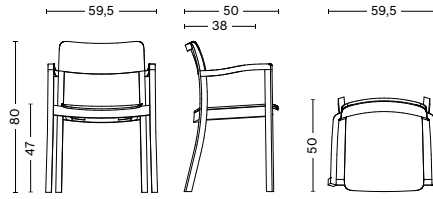

DIMENSIONS

PASTIS CHAIR

WIDTH 48,5 CM | 19"
 DEPTH 50 CM | 19.75"
 HEIGHT 80 CM | 31.50"
 SEAT HEIGHT 47 CM | 18.50"
 SEAT DEPTH 38 CM | 15"

PASTIS ARMCHAIR

WIDTH 59,5 CM | 23.50"
 DEPTH 50 CM | 19.75"
 HEIGHT 80 CM | 31.50"
 SEAT HEIGHT 47 CM | 18.50"
 SEAT DEPTH 38 CM | 15"

PASTIS COFFEE TABLE

DIAMETER 46 CM | 18.25"
 HEIGHT 40 CM | 15.75"

PASTIS COFFEE TABLE

DIAMETER 46 CM | 18.25"
 HEIGHT 52 CM | 20.50"

PASTIS TABLE

DIAMETER 70 CM | 27.50"
 HEIGHT 74 CM | 29.25"

PASTIS TABLE

DIAMETER 90 CM | 35.50"
 HEIGHT 74 CM | 29.25"

MATERIALS

CHAIR & ARMCHAIR

Seat and back in lacquered moulded plywood. Top veneer in oak, ash or walnut.

TABLES

Plywood tabletop with top veneer in oak, ash or walnut with matching edgeband.