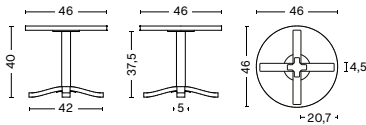

DIMENSIONS

PASTIS CHAIR

WIDTH 48,5 CM | 19"
 DEPTH 50 CM | 19.75"
 HEIGHT 80 CM | 31.50"
 SEAT HEIGHT 47 CM | 18.50"
 SEAT DEPTH 38 CM | 15"

PASTIS ARMCHAIR

WIDTH 59,5 CM | 23.50"
 DEPTH 50 CM | 19.75"
 HEIGHT 80 CM | 31.50"
 SEAT HEIGHT 47 CM | 18.50"
 SEAT DEPTH 38 CM | 15"

PASTIS COFFEE TABLE

DIAMETER 46 CM | 18.25"
 HEIGHT 40 CM | 15.75"

PASTIS COFFEE TABLE

DIAMETER 46 CM | 18.25"
 HEIGHT 52 CM | 20.50"

PASTIS TABLE

DIAMETER 70 CM | 27.50"
 HEIGHT 74 CM | 29.25"

PASTIS TABLE

DIAMETER 90 CM | 35.50"
 HEIGHT 74 CM | 29.25"

MATERIALS

CHAIR & ARMCHAIR

Seat and back in lacquered moulded plywood. Top veneer in oak, ash or walnut.

TABLES

Plywood tabletop with top veneer in oak, ash or walnut with matching edgeband.