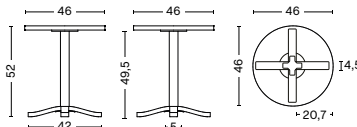

DIMENSIONS

PASTIS CHAIR

WIDTH 48,5 CM | 19"
 DEPTH 50 CM | 19.75"
 HEIGHT 80 CM | 31.50"
 SEAT HEIGHT 47 CM | 18.50"
 SEAT DEPTH 38 CM | 15"

PASTIS ARMCHAIR

WIDTH 59,5 CM | 23.50"
 DEPTH 50 CM | 19.75"
 HEIGHT 80 CM | 31.50"
 SEAT HEIGHT 47 CM | 18.50"
 SEAT DEPTH 38 CM | 15"

PASTIS COFFEE TABLE

DIAMETER 46 CM | 18.25"
 HEIGHT 40 CM | 15.75"

PASTIS COFFEE TABLE

DIAMETER 46 CM | 18.25"
 HEIGHT 52 CM | 20.50"

PASTIS TABLE

DIAMETER 70 CM | 27.50"
 HEIGHT 74 CM | 29.25"

PASTIS TABLE

DIAMETER 90 CM | 35.50"
 HEIGHT 74 CM | 29.25"

MATERIALS

CHAIR & ARMCHAIR

Seat and back in lacquered moulded plywood. Top veneer in oak, ash or walnut.

TABLES

Plywood tabletop with top veneer in oak, ash or walnut with matching edgeband.