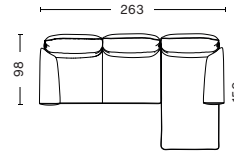

CORNER CHAISE LONGUE RIGHT
 WIDTH 356 CM | 140.21"
 DEPTH 263/150 CM | 103.54"/59.1"
 HEIGHT 93,5 CM | 36.81"
 SEAT HEIGHT 42 CM | 16.53"
 SEAT DEPTH 63,5 CM | 25"

CORNER CHAISE LONGUE LEFT
 WIDTH 356 CM | 140.21"
 DEPTH 263/150 CM | 103.54"/59.1"
 HEIGHT 93,5 CM | 36.81"
 SEAT HEIGHT 42 CM | 16.53"
 SEAT DEPTH 63,5 CM | 25"

DOUBLE CORNER
 WIDTH 356 CM | 140.21"
 DEPTH 263 CM | 103.54"
 HEIGHT 93,5 CM | 36.81"
 SEAT HEIGHT 42 CM | 16.53"
 SEAT DEPTH 63,5 CM | 25"

DIMENSIONS & COMBINATIONS | CYLINDRICAL ARMREST

2 SEATER
 WIDTH 176 CM | 69.29"
 DEPTH 98 CM | 38.58"
 HEIGHT 93,5 CM | 36.81"
 SEAT HEIGHT 42 CM | 16.53"
 SEAT DEPTH 63,5 CM | 25"

3 SEATER
 WIDTH 255 CM | 100.39"
 DEPTH 98 CM | 38.58"
 HEIGHT 93,5 CM | 36.81"
 SEAT HEIGHT 42 CM | 16.53"
 SEAT DEPTH 63,5 CM | 25"

3 SEATER CHAISE LONGUE RIGHT
 WIDTH 263 CM | 103.54"
 DEPTH 98/150 CM | 38.58"/59.05"
 HEIGHT 93,5 CM | 36.81"
 SEAT HEIGHT 42 CM | 16.53"
 SEAT DEPTH 63,5 CM | 25"