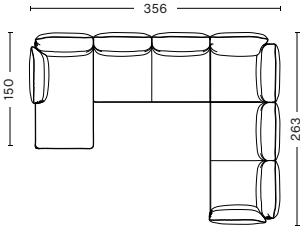

CHROMED
STEEL

FABRIC & LEATHER UPHOLSTERY

Please see our Fabric Overview for approved standard fabrics.

[LINK TO OVERVIEW](#)

DIMENSIONS & COMBINATIONS | RECLINING ARMREST

2 SEATER
 WIDTH 176 CM | 69.29"
 DEPTH 98 CM | 38.58"
 HEIGHT 93,5 CM | 36.81"
 SEAT HEIGHT 42 CM | 16.53"
 SEAT DEPTH 63,5 CM | 25"

3 SEATER
 WIDTH 255 CM | 100.39"
 DEPTH 98 CM | 38.58"
 HEIGHT 93,5 CM | 36.81"
 SEAT HEIGHT 42 CM | 16.53"
 SEAT DEPTH 63,5 CM | 25"

3 SEATER CHAISE LONGUE RIGHT
 WIDTH 263 CM | 103.54"
 DEPTH 98/150 CM | 38.58"/59.1"
 HEIGHT 93,5 CM | 36.81"
 SEAT HEIGHT 42 CM | 16.53"
 SEAT DEPTH 63,5 CM | 25"

3 SEATER CHAISE LONGUE LEFT
 WIDTH 263 CM | 103.54"
 DEPTH 98/150 CM | 38.58"/59.1"
 HEIGHT 93,5 CM | 36.81"
 SEAT HEIGHT 42 CM | 16.53"
 SEAT DEPTH 63,5 CM | 25"

CORNER
 WIDTH 263 CM | 103.54"
 DEPTH 263 CM | 103.54"
 HEIGHT 93,5 CM | 36.81"
 SEAT HEIGHT 42 CM | 16.53"
 SEAT DEPTH 63,5 CM | 25"

CORNER CHAISE LONGUE RIGHT
 WIDTH 356 CM | 140.21"
 DEPTH 263/150 CM | 103.54"/59.1"
 HEIGHT 93,5 CM | 36.81"
 SEAT HEIGHT 42 CM | 16.53"
 SEAT DEPTH 63,5 CM | 25"

CORNER CHAISE LONGUE LEFT
 WIDTH 356 CM | 140.21"
 DEPTH 263/150 CM | 103.54"/59.1"
 HEIGHT 93,5 CM | 36.81"
 SEAT HEIGHT 42 CM | 16.53"
 SEAT DEPTH 63,5 CM | 25"