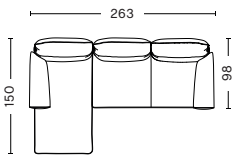

CORNER CHAISE LONGUE RIGHT
 WIDTH 356 CM | 140.21"
 DEPTH 263/150 CM | 103.54"/59.1"
 HEIGHT 93,5 CM | 36.81"
 SEAT HEIGHT 42 CM | 16.53"
 SEAT DEPTH 63,5 CM | 25"

CORNER CHAISE LONGUE LEFT
 WIDTH 356 CM | 140.21"
 DEPTH 263/150 CM | 103.54"/59.1"
 HEIGHT 93,5 CM | 36.81"
 SEAT HEIGHT 42 CM | 16.53"
 SEAT DEPTH 63,5 CM | 25"

DOUBLE CORNER
 WIDTH 356 CM | 140.21"
 DEPTH 263 CM | 103.54"
 HEIGHT 93,5 CM | 36.81"
 SEAT HEIGHT 42 CM | 16.53"
 SEAT DEPTH 63,5 CM | 25"

DIMENSIONS & COMBINATIONS | CYLINDRICAL ARMREST

2 SEATER
 WIDTH 176 CM | 69.29"
 DEPTH 98 CM | 38.58"
 HEIGHT 93,5 CM | 36.81"
 SEAT HEIGHT 42 CM | 16.53"
 SEAT DEPTH 63,5 CM | 25"

3 SEATER
 WIDTH 255 CM | 100.39"
 DEPTH 98 CM | 38.58"
 HEIGHT 93,5 CM | 36.81"
 SEAT HEIGHT 42 CM | 16.53"
 SEAT DEPTH 63,5 CM | 25"

3 SEATER CHAISE LONGUE RIGHT
 WIDTH 263 CM | 103.54"
 DEPTH 98/150 CM | 38.58"/59.05"
 HEIGHT 93,5 CM | 36.81"
 SEAT HEIGHT 42 CM | 16.53"
 SEAT DEPTH 63,5 CM | 25"