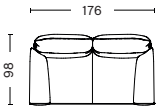

3 SEATER CHAISE LONGUE LEFT
 WIDTH 263 CM | 103.54"
 DEPTH 98/150 CM | 38.58"/59.1"
 HEIGHT 93,5 CM | 36.81"
 SEAT HEIGHT 42 CM | 16.53"
 SEAT DEPTH 63,5 CM | 25"

CORNER
 WIDTH 263 CM | 103.54"
 DEPTH 263 CM | 103.54"
 HEIGHT 93,5 CM | 36.81"
 SEAT HEIGHT 42 CM | 16.53"
 SEAT DEPTH 63,5 CM | 25"

CORNER CHAISE LONGUE RIGHT
 WIDTH 356 CM | 140.21"
 DEPTH 263/150 CM | 103.54"/59.1"
 HEIGHT 93,5 CM | 36.81"
 SEAT HEIGHT 42 CM | 16.53"
 SEAT DEPTH 63,5 CM | 25"

CORNER CHAISE LONGUE LEFT
 WIDTH 356 CM | 140.21"
 DEPTH 263/150 CM | 103.54"/59.1"
 HEIGHT 93,5 CM | 36.81"
 SEAT HEIGHT 42 CM | 16.53"
 SEAT DEPTH 63,5 CM | 25"

DOUBLE CORNER
 WIDTH 356 CM | 140.21"
 DEPTH 263 CM | 103.54"
 HEIGHT 93,5 CM | 36.81"
 SEAT HEIGHT 42 CM | 16.53"
 SEAT DEPTH 63,5 CM | 25"

DIMENSIONS & COMBINATIONS | CYLINDRICAL ARMREST

2 SEATER
 WIDTH 176 CM | 69.29"
 DEPTH 98 CM | 38.58"
 HEIGHT 93,5 CM | 36.81"
 SEAT HEIGHT 42 CM | 16.53"
 SEAT DEPTH 63,5 CM | 25"

3 SEATER
 WIDTH 255 CM | 100.39"
 DEPTH 98 CM | 38.58"
 HEIGHT 93,5 CM | 36.81"
 SEAT HEIGHT 42 CM | 16.53"
 SEAT DEPTH 63,5 CM | 25"

3 SEATER CHAISE LONGUE RIGHT
 WIDTH 263 CM | 103.54"
 DEPTH 98/150 CM | 38.58"/59.05"
 HEIGHT 93,5 CM | 36.81"
 SEAT HEIGHT 42 CM | 16.53"
 SEAT DEPTH 63,5 CM | 25"