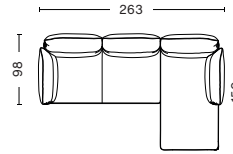

CHROMED
STEEL

FABRIC & LEATHER UPHOLSTERY

Please see our Fabric Overview for approved standard fabrics.

[LINK TO OVERVIEW](#)

DIMENSIONS & COMBINATIONS | RECLINING ARMREST

2 SEATER
 WIDTH 176 CM | 69.29"
 DEPTH 98 CM | 38.58"
 HEIGHT 93,5 CM | 36.81"
 SEAT HEIGHT 42 CM | 16.53"
 SEAT DEPTH 63,5 CM | 25"

3 SEATER
 WIDTH 255 CM | 100.39"
 DEPTH 98 CM | 38.58"
 HEIGHT 93,5 CM | 36.81"
 SEAT HEIGHT 42 CM | 16.53"
 SEAT DEPTH 63,5 CM | 25"

3 SEATER CHAISE LONGUE RIGHT
 WIDTH 263 CM | 103.54"
 DEPTH 98/150 CM | 38.58"/59.1"
 HEIGHT 93,5 CM | 36.81"
 SEAT HEIGHT 42 CM | 16.53"
 SEAT DEPTH 63,5 CM | 25"

3 SEATER CHAISE LONGUE LEFT
 WIDTH 263 CM | 103.54"
 DEPTH 98/150 CM | 38.58"/59.1"
 HEIGHT 93,5 CM | 36.81"
 SEAT HEIGHT 42 CM | 16.53"
 SEAT DEPTH 63,5 CM | 25"

CORNER
 WIDTH 263 CM | 103.54"
 DEPTH 263 CM | 103.54"
 HEIGHT 93,5 CM | 36.81"
 SEAT HEIGHT 42 CM | 16.53"
 SEAT DEPTH 63,5 CM | 25"

DOUBLE CORNER
 WIDTH 356 CM | 140.21"
 DEPTH 263 CM | 103.54"
 HEIGHT 93,5 CM | 36.81"
 SEAT HEIGHT 42 CM | 16.53"
 SEAT DEPTH 63,5 CM | 25"

DIMENSIONS & COMBINATIONS | MIX ARMREST

3 SEATER CHAISE LONGUE RIGHT
WIDTH 263 CM | 103.54"
DEPTH 98/150 CM | 38.58"/59.05"
HEIGHT 93,5 CM | 36.81"
SEAT HEIGHT 42 CM | 16.53"
SEAT DEPTH 63,5 CM | 25"