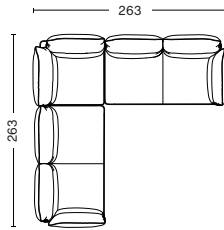

CHROMED
STEEL

FABRIC & LEATHER UPHOLSTERY

Please see our Fabric Overview for approved standard fabrics.

[LINK TO OVERVIEW](#)

DIMENSIONS & COMBINATIONS | RECLINING ARMREST

2 SEATER
 WIDTH 176 CM | 69.29"
 DEPTH 98 CM | 38.58"
 HEIGHT 93,5 CM | 36.81"
 SEAT HEIGHT 42 CM | 16.53"
 SEAT DEPTH 63,5 CM | 25"

3 SEATER
 WIDTH 255 CM | 100.39"
 DEPTH 98 CM | 38.58"
 HEIGHT 93,5 CM | 36.81"
 SEAT HEIGHT 42 CM | 16.53"
 SEAT DEPTH 63,5 CM | 25"

3 SEATER CHAISE LONGUE RIGHT
 WIDTH 263 CM | 103.54"
 DEPTH 98/150 CM | 38.58"/59.1"
 HEIGHT 93,5 CM | 36.81"
 SEAT HEIGHT 42 CM | 16.53"
 SEAT DEPTH 63,5 CM | 25"

3 SEATER CHAISE LONGUE LEFT
 WIDTH 263 CM | 103.54"
 DEPTH 98/150 CM | 38.58"/59.1"
 HEIGHT 93,5 CM | 36.81"
 SEAT HEIGHT 42 CM | 16.53"
 SEAT DEPTH 63,5 CM | 25"

CORNER
 WIDTH 263 CM | 103.54"
 DEPTH 263 CM | 103.54"
 HEIGHT 93,5 CM | 36.81"
 SEAT HEIGHT 42 CM | 16.53"
 SEAT DEPTH 63,5 CM | 25"

CORNER CHAISE LONGUE RIGHT
 WIDTH 356 CM | 140.21"
 DEPTH 263/150 CM | 103.54"/59.1"
 HEIGHT 93,5 CM | 36.81"
 SEAT HEIGHT 42 CM | 16.53"
 SEAT DEPTH 63,5 CM | 25"

CORNER CHAISE LONGUE LEFT
 WIDTH 356 CM | 140.21"
 DEPTH 263/150 CM | 103.54"/59.1"
 HEIGHT 93,5 CM | 36.81"
 SEAT HEIGHT 42 CM | 16.53"
 SEAT DEPTH 63,5 CM | 25"