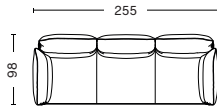

CHROMED
STEEL

FABRIC & LEATHER UPHOLSTERY

Please see our Fabric Overview for approved standard fabrics.

[LINK TO OVERVIEW](#)

DIMENSIONS & COMBINATIONS | RECLINING ARMREST

2 SEATER
 WIDTH 176 CM | 69.29"
 DEPTH 98 CM | 38.58"
 HEIGHT 93,5 CM | 36.81"
 SEAT HEIGHT 42 CM | 16.53"
 SEAT DEPTH 63,5 CM | 25"

3 SEATER
 WIDTH 255 CM | 100.39"
 DEPTH 98 CM | 38.58"
 HEIGHT 93,5 CM | 36.81"
 SEAT HEIGHT 42 CM | 16.53"
 SEAT DEPTH 63,5 CM | 25"

3 SEATER CHAISE LONGUE RIGHT
 WIDTH 263 CM | 103.54"
 DEPTH 98/150 CM | 38.58"/59.1"
 HEIGHT 93,5 CM | 36.81"
 SEAT HEIGHT 42 CM | 16.53"
 SEAT DEPTH 63,5 CM | 25"

3 SEATER CHAISE LONGUE LEFT
 WIDTH 263 CM | 103.54"
 DEPTH 98/150 CM | 38.58"/59.1"
 HEIGHT 93,5 CM | 36.81"
 SEAT HEIGHT 42 CM | 16.53"
 SEAT DEPTH 63,5 CM | 25"

CORNER
 WIDTH 263 CM | 103.54"
 DEPTH 263 CM | 103.54"
 HEIGHT 93,5 CM | 36.81"
 SEAT HEIGHT 42 CM | 16.53"
 SEAT DEPTH 63,5 CM | 25"