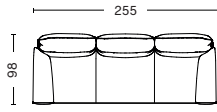

3 SEATER CHAISE LONGUE LEFT
 WIDTH 263 CM | 103.54"
 DEPTH 98/150 CM | 38.58"/59.1"
 HEIGHT 93,5 CM | 36.81"
 SEAT HEIGHT 42 CM | 16.53"
 SEAT DEPTH 63,5 CM | 25"

CORNER
 WIDTH 263 CM | 103.54"
 DEPTH 263 CM | 103.54"
 HEIGHT 93,5 CM | 36.81"
 SEAT HEIGHT 42 CM | 16.53"
 SEAT DEPTH 63,5 CM | 25"

CORNER CHAISE LONGUE RIGHT
 WIDTH 356 CM | 140.21"
 DEPTH 263/150 CM | 103.54"/59.1"
 HEIGHT 93,5 CM | 36.81"
 SEAT HEIGHT 42 CM | 16.53"
 SEAT DEPTH 63,5 CM | 25"

CORNER CHAISE LONGUE LEFT
 WIDTH 356 CM | 140.21"
 DEPTH 263/150 CM | 103.54"/59.1"
 HEIGHT 93,5 CM | 36.81"
 SEAT HEIGHT 42 CM | 16.53"
 SEAT DEPTH 63,5 CM | 25"

DOUBLE CORNER
 WIDTH 356 CM | 140.21"
 DEPTH 263 CM | 103.54"
 HEIGHT 93,5 CM | 36.81"
 SEAT HEIGHT 42 CM | 16.53"
 SEAT DEPTH 63,5 CM | 25"

DIMENSIONS & COMBINATIONS | CYLINDRICAL ARMREST

2 SEATER
 WIDTH 176 CM | 69.29"
 DEPTH 98 CM | 38.58"
 HEIGHT 93,5 CM | 36.81"
 SEAT HEIGHT 42 CM | 16.53"
 SEAT DEPTH 63,5 CM | 25"