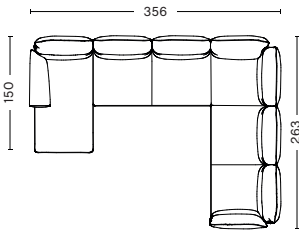

CORNER CHAISE LONGUE RIGHT
 WIDTH 356 CM | 140.21"
 DEPTH 263/150 CM | 103.54"/59.05"
 HEIGHT 93,5 CM | 36.81"
 SEAT HEIGHT 42 CM | 16.53"
 SEAT DEPTH 63,5 CM | 25"

CORNER CHAISE LONGUE LEFT
 WIDTH 356 CM | 140.21"
 DEPTH 263/150 CM | 103.54"/59.05"
 HEIGHT 93,5 CM | 36.81"
 SEAT HEIGHT 42 CM | 16.53"
 SEAT DEPTH 63,5 CM | 25"

DOUBLE CORNER
 WIDTH 356 CM | 140.21"
 DEPTH 263 CM | 103.54"
 HEIGHT 93,5 CM | 36.81"
 SEAT HEIGHT 42 CM | 16.53"
 SEAT DEPTH 63,5 CM | 25"

DIMENSIONS & COMBINATIONS | MIX ARMREST

3 SEATER CHAISE LONGUE RIGHT
WIDTH 263 CM | 103.54"
DEPTH 98/150 CM | 38.58"/59.05"
HEIGHT 93,5 CM | 36.81"
SEAT HEIGHT 42 CM | 16.53"
SEAT DEPTH 63,5 CM | 25"

3 SEATER CHAISE LONGUE LEFT
WIDTH 263 CM | 103.54"
DEPTH 98/150 CM | 38.58"/59.05"
HEIGHT 93,5 CM | 36.81"
SEAT HEIGHT 42 CM | 16.53"
SEAT DEPTH 63,5 CM | 25"

CORNER CHAISE LONGUE RIGHT
WIDTH 356 CM | 140.21"
DEPTH 263/150 CM | 103.54"/59.05"
HEIGHT 93,5 CM | 36.81"
SEAT HEIGHT 42 CM | 16.53"
SEAT DEPTH 63,5 CM | 25"

CORNER CHAISE LONGUE LEFT
WIDTH 356 CM | 140.21"
DEPTH 263/150 CM | 103.54"/59.05"
HEIGHT 93,5 CM | 36.81"
SEAT HEIGHT 42 CM | 16.53"
SEAT DEPTH 63,5 CM | 25"

SUSTAINABILITY

HAY focuses on developing long-lasting products that minimise our environmental impact. We optimise the use of sustainable materials such as recycled materials, FSC-certified wood and water-based lacquer, with a growing number of eco-certified products. We have strict regulatory requirements, and the majority of our products are tested to comply with international standards for strength, durability and safety.