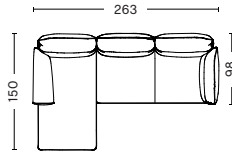

DOUBLE CORNER
 WIDTH 356 CM | 140.21"
 DEPTH 263 CM | 103.54"
 HEIGHT 93,5 CM | 36.81"
 SEAT HEIGHT 42 CM | 16.53"
 SEAT DEPTH 63,5 CM | 25"

DIMENSIONS & COMBINATIONS | CYLINDRICAL ARMREST

2 SEATER
 WIDTH 176 CM | 69.29"
 DEPTH 98 CM | 38.58"
 HEIGHT 93,5 CM | 36.81"
 SEAT HEIGHT 42 CM | 16.53"
 SEAT DEPTH 63,5 CM | 25"

3 SEATER CHAISE LONGUE LEFT
 WIDTH 263 CM | 103.54"
 DEPTH 98/150 CM | 38.58"/59.05"
 HEIGHT 93,5 CM | 36.81"
 SEAT HEIGHT 42 CM | 16.53"
 SEAT DEPTH 63,5 CM | 25"

CORNER
 WIDTH 263 CM | 103.54"
 DEPTH 263 CM | 103.54"
 HEIGHT 93,5 CM | 36.81"
 SEAT HEIGHT 42 CM | 16.53"
 SEAT DEPTH 63,5 CM | 25"

CORNER CHAISE LONGUE RIGHT
 WIDTH 356 CM | 140.21"
 DEPTH 263/150 CM | 103.54"/59.05"
 HEIGHT 93,5 CM | 36.81"
 SEAT HEIGHT 42 CM | 16.53"
 SEAT DEPTH 63,5 CM | 25"

CORNER CHAISE LONGUE LEFT
 WIDTH 356 CM | 140.21"
 DEPTH 263/150 CM | 103.54"/59.05"
 HEIGHT 93,5 CM | 36.81"
 SEAT HEIGHT 42 CM | 16.53"
 SEAT DEPTH 63,5 CM | 25"

DOUBLE CORNER
 WIDTH 356 CM | 140.21"
 DEPTH 263 CM | 103.54"
 HEIGHT 93,5 CM | 36.81"
 SEAT HEIGHT 42 CM | 16.53"
 SEAT DEPTH 63,5 CM | 25"

DIMENSIONS & COMBINATIONS | MIX ARMREST

3 SEATER CHAISE LONGUE RIGHT
WIDTH 263 CM | 103.54"
DEPTH 98/150 CM | 38.58"/59.05"
HEIGHT 93,5 CM | 36.81"
SEAT HEIGHT 42 CM | 16.53"
SEAT DEPTH 63,5 CM | 25"