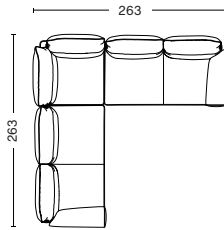

CORNER CHAISE LONGUE RIGHT
 WIDTH 356 CM | 140.21"
 DEPTH 263/150 CM | 103.54"/59.1"
 HEIGHT 93,5 CM | 36.81"
 SEAT HEIGHT 42 CM | 16.53"
 SEAT DEPTH 63,5 CM | 25"

CORNER CHAISE LONGUE LEFT
 WIDTH 356 CM | 140.21"
 DEPTH 263/150 CM | 103.54"/59.1"
 HEIGHT 93,5 CM | 36.81"
 SEAT HEIGHT 42 CM | 16.53"
 SEAT DEPTH 63,5 CM | 25"

DOUBLE CORNER
 WIDTH 356 CM | 140.21"
 DEPTH 263 CM | 103.54"
 HEIGHT 93,5 CM | 36.81"
 SEAT HEIGHT 42 CM | 16.53"
 SEAT DEPTH 63,5 CM | 25"

DIMENSIONS & COMBINATIONS | CYLINDRICAL ARMREST

2 SEATER
 WIDTH 176 CM | 69.29"
 DEPTH 98 CM | 38.58"
 HEIGHT 93,5 CM | 36.81"
 SEAT HEIGHT 42 CM | 16.53"
 SEAT DEPTH 63,5 CM | 25"

3 SEATER
 WIDTH 255 CM | 100.39"
 DEPTH 98 CM | 38.58"
 HEIGHT 93,5 CM | 36.81"
 SEAT HEIGHT 42 CM | 16.53"
 SEAT DEPTH 63,5 CM | 25"

3 SEATER CHAISE LONGUE RIGHT
 WIDTH 263 CM | 103.54"
 DEPTH 98/150 CM | 38.58"/59.05"
 HEIGHT 93,5 CM | 36.81"
 SEAT HEIGHT 42 CM | 16.53"
 SEAT DEPTH 63,5 CM | 25"

3 SEATER CHAISE LONGUE LEFT
 WIDTH 263 CM | 103.54"
 DEPTH 98/150 CM | 38.58"/59.05"
 HEIGHT 93,5 CM | 36.81"
 SEAT HEIGHT 42 CM | 16.53"
 SEAT DEPTH 63,5 CM | 25"

CORNER
 WIDTH 263 CM | 103.54"
 DEPTH 263 CM | 103.54"
 HEIGHT 93,5 CM | 36.81"
 SEAT HEIGHT 42 CM | 16.53"
 SEAT DEPTH 63,5 CM | 25"