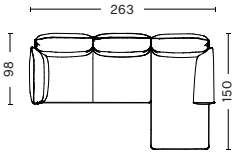

DOUBLE CORNER
 WIDTH 356 CM | 140.21"
 DEPTH 263 CM | 103.54"
 HEIGHT 93,5 CM | 36.81"
 SEAT HEIGHT 42 CM | 16.53"
 SEAT DEPTH 63,5 CM | 25"

DIMENSIONS & COMBINATIONS | CYLINDRICAL ARMREST

2 SEATER
 WIDTH 176 CM | 69.29"
 DEPTH 98 CM | 38.58"
 HEIGHT 93,5 CM | 36.81"
 SEAT HEIGHT 42 CM | 16.53"
 SEAT DEPTH 63,5 CM | 25"

3 SEATER CHAISE LONGUE LEFT
 WIDTH 263 CM | 103.54"
 DEPTH 98/150 CM | 38.58"/59.05"
 HEIGHT 93,5 CM | 36.81"
 SEAT HEIGHT 42 CM | 16.53"
 SEAT DEPTH 63,5 CM | 25"

CORNER
 WIDTH 263 CM | 103.54"
 DEPTH 263 CM | 103.54"
 HEIGHT 93,5 CM | 36.81"
 SEAT HEIGHT 42 CM | 16.53"
 SEAT DEPTH 63,5 CM | 25"

CORNER CHAISE LONGUE RIGHT
 WIDTH 356 CM | 140.21"
 DEPTH 263/150 CM | 103.54"/59.05"
 HEIGHT 93,5 CM | 36.81"
 SEAT HEIGHT 42 CM | 16.53"
 SEAT DEPTH 63,5 CM | 25"

CORNER CHAISE LONGUE LEFT
 WIDTH 356 CM | 140.21"
 DEPTH 263/150 CM | 103.54"/59.05"
 HEIGHT 93,5 CM | 36.81"
 SEAT HEIGHT 42 CM | 16.53"
 SEAT DEPTH 63,5 CM | 25"

DOUBLE CORNER
 WIDTH 356 CM | 140.21"
 DEPTH 263 CM | 103.54"
 HEIGHT 93,5 CM | 36.81"
 SEAT HEIGHT 42 CM | 16.53"
 SEAT DEPTH 63,5 CM | 25"

DIMENSIONS & COMBINATIONS | MIX ARMREST

3 SEATER CHAISE LONGUE RIGHT
WIDTH 263 CM | 103.54"
DEPTH 98/150 CM | 38.58"/59.05"
HEIGHT 93,5 CM | 36.81"
SEAT HEIGHT 42 CM | 16.53"
SEAT DEPTH 63,5 CM | 25"