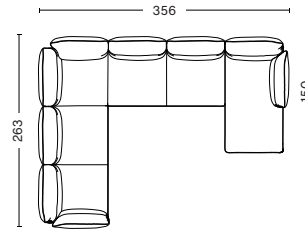

CHROMED
STEEL

FABRIC & LEATHER UPHOLSTERY

Please see our Fabric Overview for approved standard fabrics.

[LINK TO OVERVIEW](#)

DIMENSIONS & COMBINATIONS | RECLINING ARMREST

2 SEATER
 WIDTH 176 CM | 69.29"
 DEPTH 98 CM | 38.58"
 HEIGHT 93,5 CM | 36.81"
 SEAT HEIGHT 42 CM | 16.53"
 SEAT DEPTH 63,5 CM | 25"

3 SEATER
 WIDTH 255 CM | 100.39"
 DEPTH 98 CM | 38.58"
 HEIGHT 93,5 CM | 36.81"
 SEAT HEIGHT 42 CM | 16.53"
 SEAT DEPTH 63,5 CM | 25"

3 SEATER CHAISE LONGUE RIGHT
 WIDTH 263 CM | 103.54"
 DEPTH 98/150 CM | 38.58"/59.1"
 HEIGHT 93,5 CM | 36.81"
 SEAT HEIGHT 42 CM | 16.53"
 SEAT DEPTH 63,5 CM | 25"

3 SEATER CHAISE LONGUE LEFT
 WIDTH 263 CM | 103.54"
 DEPTH 98/150 CM | 38.58"/59.1"
 HEIGHT 93,5 CM | 36.81"
 SEAT HEIGHT 42 CM | 16.53"
 SEAT DEPTH 63,5 CM | 25"

CORNER
 WIDTH 263 CM | 103.54"
 DEPTH 263 CM | 103.54"
 HEIGHT 93,5 CM | 36.81"
 SEAT HEIGHT 42 CM | 16.53"
 SEAT DEPTH 63,5 CM | 25"

CORNER CHAISE LONGUE RIGHT
 WIDTH 356 CM | 140.21"
 DEPTH 263/150 CM | 103.54"/59.1"
 HEIGHT 93,5 CM | 36.81"
 SEAT HEIGHT 42 CM | 16.53"
 SEAT DEPTH 63,5 CM | 25"

CORNER CHAISE LONGUE LEFT
 WIDTH 356 CM | 140.21"
 DEPTH 263/150 CM | 103.54"/59.1"
 HEIGHT 93,5 CM | 36.81"
 SEAT HEIGHT 42 CM | 16.53"
 SEAT DEPTH 63,5 CM | 25"