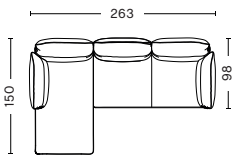

CHROMED
STEEL

FABRIC & LEATHER UPHOLSTERY

Please see our Fabric Overview for approved standard fabrics.

[LINK TO OVERVIEW](#)

DIMENSIONS & COMBINATIONS | RECLINING ARMREST

2 SEATER
 WIDTH 176 CM | 69.29"
 DEPTH 98 CM | 38.58"
 HEIGHT 93,5 CM | 36.81"
 SEAT HEIGHT 42 CM | 16.53"
 SEAT DEPTH 63,5 CM | 25"

3 SEATER
 WIDTH 255 CM | 100.39"
 DEPTH 98 CM | 38.58"
 HEIGHT 93,5 CM | 36.81"
 SEAT HEIGHT 42 CM | 16.53"
 SEAT DEPTH 63,5 CM | 25"

3 SEATER CHAISE LONGUE RIGHT
 WIDTH 263 CM | 103.54"
 DEPTH 98/150 CM | 38.58"/59.1"
 HEIGHT 93,5 CM | 36.81"
 SEAT HEIGHT 42 CM | 16.53"
 SEAT DEPTH 63,5 CM | 25"

3 SEATER CHAISE LONGUE LEFT
 WIDTH 263 CM | 103.54"
 DEPTH 98/150 CM | 38.58"/59.1"
 HEIGHT 93,5 CM | 36.81"
 SEAT HEIGHT 42 CM | 16.53"
 SEAT DEPTH 63,5 CM | 25"

CORNER
 WIDTH 263 CM | 103.54"
 DEPTH 263 CM | 103.54"
 HEIGHT 93,5 CM | 36.81"
 SEAT HEIGHT 42 CM | 16.53"
 SEAT DEPTH 63,5 CM | 25"