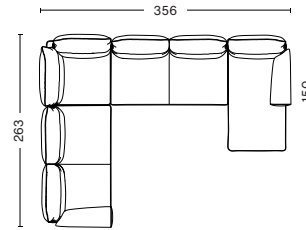

DOUBLE CORNER
 WIDTH 356 CM | 140.21"
 DEPTH 263 CM | 103.54"
 HEIGHT 93,5 CM | 36.81"
 SEAT HEIGHT 42 CM | 16.53"
 SEAT DEPTH 63,5 CM | 25"

DIMENSIONS & COMBINATIONS | CYLINDRICAL ARMREST

2 SEATER
 WIDTH 176 CM | 69.29"
 DEPTH 98 CM | 38.58"
 HEIGHT 93,5 CM | 36.81"
 SEAT HEIGHT 42 CM | 16.53"
 SEAT DEPTH 63,5 CM | 25"

3 SEATER
 WIDTH 255 CM | 100.39"
 DEPTH 98 CM | 38.58"
 HEIGHT 93,5 CM | 36.81"
 SEAT HEIGHT 42 CM | 16.53"
 SEAT DEPTH 63,5 CM | 25"

3 SEATER CHAISE LONGUE RIGHT
 WIDTH 263 CM | 103.54"
 DEPTH 98/150 CM | 38.58"/59.05"
 HEIGHT 93,5 CM | 36.81"
 SEAT HEIGHT 42 CM | 16.53"
 SEAT DEPTH 63,5 CM | 25"

3 SEATER CHAISE LONGUE LEFT
 WIDTH 263 CM | 103.54"
 DEPTH 98/150 CM | 38.58"/59.05"
 HEIGHT 93,5 CM | 36.81"
 SEAT HEIGHT 42 CM | 16.53"
 SEAT DEPTH 63,5 CM | 25"

CORNER
 WIDTH 263 CM | 103.54"
 DEPTH 263 CM | 103.54"
 HEIGHT 93,5 CM | 36.81"
 SEAT HEIGHT 42 CM | 16.53"
 SEAT DEPTH 63,5 CM | 25"

DOUBLE CORNER
 WIDTH 356 CM | 140.21"
 DEPTH 263 CM | 103.54"
 HEIGHT 93,5 CM | 36.81"
 SEAT HEIGHT 42 CM | 16.53"
 SEAT DEPTH 63,5 CM | 25"

DIMENSIONS & COMBINATIONS | MIX ARMREST

3 SEATER CHAISE LONGUE RIGHT
WIDTH 263 CM | 103.54"
DEPTH 98/150 CM | 38.58"/59.05"
HEIGHT 93,5 CM | 36.81"
SEAT HEIGHT 42 CM | 16.53"
SEAT DEPTH 63,5 CM | 25"