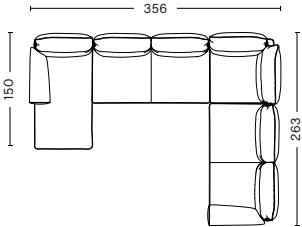

CORNER CHAISE LONGUE LEFT
WIDTH 356 CM | 140.21"
DEPTH 263/150 CM | 103.54"/59.05"
HEIGHT 93,5 CM | 36.81"
SEAT HEIGHT 42 CM | 16.53"
SEAT DEPTH 63,5 CM | 25"