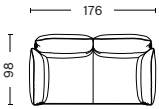

CHROMED
STEEL

FABRIC & LEATHER UPHOLSTERY

Please see our Fabric Overview for approved standard fabrics.

[LINK TO OVERVIEW](#)

DIMENSIONS & COMBINATIONS | RECLINING ARMREST

2 SEATER
 WIDTH 176 CM | 69.29"
 DEPTH 98 CM | 38.58"
 HEIGHT 93,5 CM | 36.81"
 SEAT HEIGHT 42 CM | 16.53"
 SEAT DEPTH 63,5 CM | 25"

3 SEATER
 WIDTH 255 CM | 100.39"
 DEPTH 98 CM | 38.58"
 HEIGHT 93,5 CM | 36.81"
 SEAT HEIGHT 42 CM | 16.53"
 SEAT DEPTH 63,5 CM | 25"

3 SEATER CHAISE LONGUE RIGHT
 WIDTH 263 CM | 103.54"
 DEPTH 98/150 CM | 38.58"/59.1"
 HEIGHT 93,5 CM | 36.81"
 SEAT HEIGHT 42 CM | 16.53"
 SEAT DEPTH 63,5 CM | 25"

3 SEATER CHAISE LONGUE LEFT
 WIDTH 263 CM | 103.54"
 DEPTH 98/150 CM | 38.58"/59.1"
 HEIGHT 93,5 CM | 36.81"
 SEAT HEIGHT 42 CM | 16.53"
 SEAT DEPTH 63,5 CM | 25"

CORNER
 WIDTH 263 CM | 103.54"
 DEPTH 263 CM | 103.54"
 HEIGHT 93,5 CM | 36.81"
 SEAT HEIGHT 42 CM | 16.53"
 SEAT DEPTH 63,5 CM | 25"

DOUBLE CORNER
 WIDTH 356 CM | 140.21"
 DEPTH 263 CM | 103.54"
 HEIGHT 93,5 CM | 36.81"
 SEAT HEIGHT 42 CM | 16.53"
 SEAT DEPTH 63,5 CM | 25"

DIMENSIONS & COMBINATIONS | MIX ARMREST

3 SEATER CHAISE LONGUE RIGHT
WIDTH 263 CM | 103.54"
DEPTH 98/150 CM | 38.58"/59.05"
HEIGHT 93,5 CM | 36.81"
SEAT HEIGHT 42 CM | 16.53"
SEAT DEPTH 63,5 CM | 25"