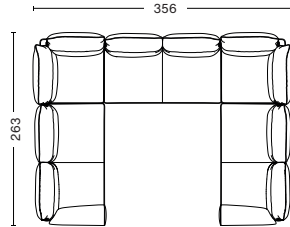

DOUBLE CORNER
 WIDTH 356 CM | 140.21"
 DEPTH 263 CM | 103.54"
 HEIGHT 93,5 CM | 36.81"
 SEAT HEIGHT 42 CM | 16.53"
 SEAT DEPTH 63,5 CM | 25"

DIMENSIONS & COMBINATIONS | CYLINDRICAL ARMREST

2 SEATER
 WIDTH 176 CM | 69.29"
 DEPTH 98 CM | 38.58"
 HEIGHT 93,5 CM | 36.81"
 SEAT HEIGHT 42 CM | 16.53"
 SEAT DEPTH 63,5 CM | 25"

3 SEATER CHAISE LONGUE LEFT
 WIDTH 263 CM | 103.54"
 DEPTH 98/150 CM | 38.58"/59.05"
 HEIGHT 93,5 CM | 36.81"
 SEAT HEIGHT 42 CM | 16.53"
 SEAT DEPTH 63,5 CM | 25"

CORNER
 WIDTH 263 CM | 103.54"
 DEPTH 263 CM | 103.54"
 HEIGHT 93,5 CM | 36.81"
 SEAT HEIGHT 42 CM | 16.53"
 SEAT DEPTH 63,5 CM | 25"

CORNER CHAISE LONGUE RIGHT
 WIDTH 356 CM | 140.21"
 DEPTH 263/150 CM | 103.54"/59.05"
 HEIGHT 93,5 CM | 36.81"
 SEAT HEIGHT 42 CM | 16.53"
 SEAT DEPTH 63,5 CM | 25"

CORNER CHAISE LONGUE LEFT
 WIDTH 356 CM | 140.21"
 DEPTH 263/150 CM | 103.54"/59.05"
 HEIGHT 93,5 CM | 36.81"
 SEAT HEIGHT 42 CM | 16.53"
 SEAT DEPTH 63,5 CM | 25"

DOUBLE CORNER
 WIDTH 356 CM | 140.21"
 DEPTH 263 CM | 103.54"
 HEIGHT 93,5 CM | 36.81"
 SEAT HEIGHT 42 CM | 16.53"
 SEAT DEPTH 63,5 CM | 25"

DIMENSIONS & COMBINATIONS | MIX ARMREST

3 SEATER CHAISE LONGUE RIGHT
WIDTH 263 CM | 103.54"
DEPTH 98/150 CM | 38.58"/59.05"
HEIGHT 93,5 CM | 36.81"
SEAT HEIGHT 42 CM | 16.53"
SEAT DEPTH 63,5 CM | 25"