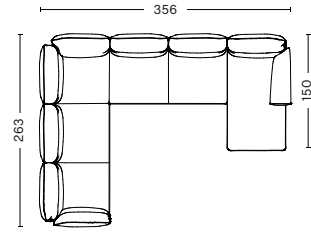

CORNER CHAISE LONGUE RIGHT
 WIDTH 356 CM | 140.21"
 DEPTH 263/150 CM | 103.54"/59.05"
 HEIGHT 93,5 CM | 36.81"
 SEAT HEIGHT 42 CM | 16.53"
 SEAT DEPTH 63,5 CM | 25"

CORNER CHAISE LONGUE LEFT
 WIDTH 356 CM | 140.21"
 DEPTH 263/150 CM | 103.54"/59.05"
 HEIGHT 93,5 CM | 36.81"
 SEAT HEIGHT 42 CM | 16.53"
 SEAT DEPTH 63,5 CM | 25"

DOUBLE CORNER
 WIDTH 356 CM | 140.21"
 DEPTH 263 CM | 103.54"
 HEIGHT 93,5 CM | 36.81"
 SEAT HEIGHT 42 CM | 16.53"
 SEAT DEPTH 63,5 CM | 25"

DIMENSIONS & COMBINATIONS | MIX ARMREST

3 SEATER CHAISE LONGUE RIGHT
WIDTH 263 CM | 103.54"
DEPTH 98/150 CM | 38.58"/59.05"
HEIGHT 93,5 CM | 36.81"
SEAT HEIGHT 42 CM | 16.53"
SEAT DEPTH 63,5 CM | 25"

3 SEATER CHAISE LONGUE LEFT
WIDTH 263 CM | 103.54"
DEPTH 98/150 CM | 38.58"/59.05"
HEIGHT 93,5 CM | 36.81"
SEAT HEIGHT 42 CM | 16.53"
SEAT DEPTH 63,5 CM | 25"

CORNER CHAISE LONGUE RIGHT
WIDTH 356 CM | 140.21"
DEPTH 263/150 CM | 103.54"/59.05"
HEIGHT 93,5 CM | 36.81"
SEAT HEIGHT 42 CM | 16.53"
SEAT DEPTH 63,5 CM | 25"

CORNER CHAISE LONGUE LEFT
WIDTH 356 CM | 140.21"
DEPTH 263/150 CM | 103.54"/59.05"
HEIGHT 93,5 CM | 36.81"
SEAT HEIGHT 42 CM | 16.53"
SEAT DEPTH 63,5 CM | 25"

SUSTAINABILITY

HAY focuses on developing long-lasting products that minimise our environmental impact. We optimise the use of sustainable materials such as recycled materials, FSC-certified wood and water-based lacquer, with a growing number of eco-certified products. We have strict regulatory requirements, and the majority of our products are tested to comply with international standards for strength, durability and safety.