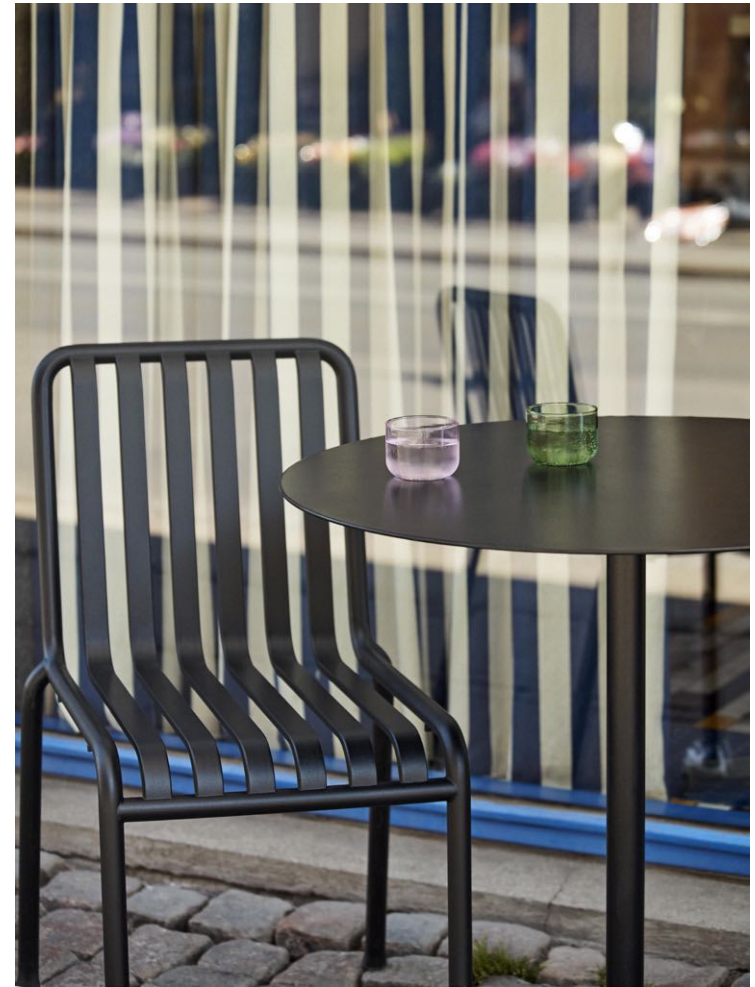

A black metal outdoor dining set, including a long table and several chairs, is arranged on a wooden deck. The set is positioned on a wooden deck overlooking a lush green landscape with trees and a view of the ocean in the distance. The text 'PALISSADE' is overlaid in large white letters across the center of the image.

PALISSADE

DESIGN BY RONAN & ERWAN BOUROULLEC

HAY

- PALISSADE -

PALISSADE

Designed by French brothers Ronan and Erwan Bouroullec, Palissade is a collection of outdoor furniture for HAY in powder coated or hot galvanised steel.

United by a common principle of symmetrical geometry, the Palissade collection is engineered to reproduce the same visual simplicity and core strength throughout. Designed in colour and form to integrate effortlessly into a natural landscape or urban setting, Palissade is intended to be used over a longer period of time and become more beautiful over the years. The collection is suited to a wide variety of environments, from cafés and restaurants to gardens, terraces and balconies.

- PALISSADE -

- PALISSADE -

- PALISSADE -

- PALISSADE -

- PALISSADE -

- PALISSADE -

- PALISSADE -

DINING ARM CHAIR
W63 x D66 x H80 cm
Seat height 45 cm, Seat depth 44 cm