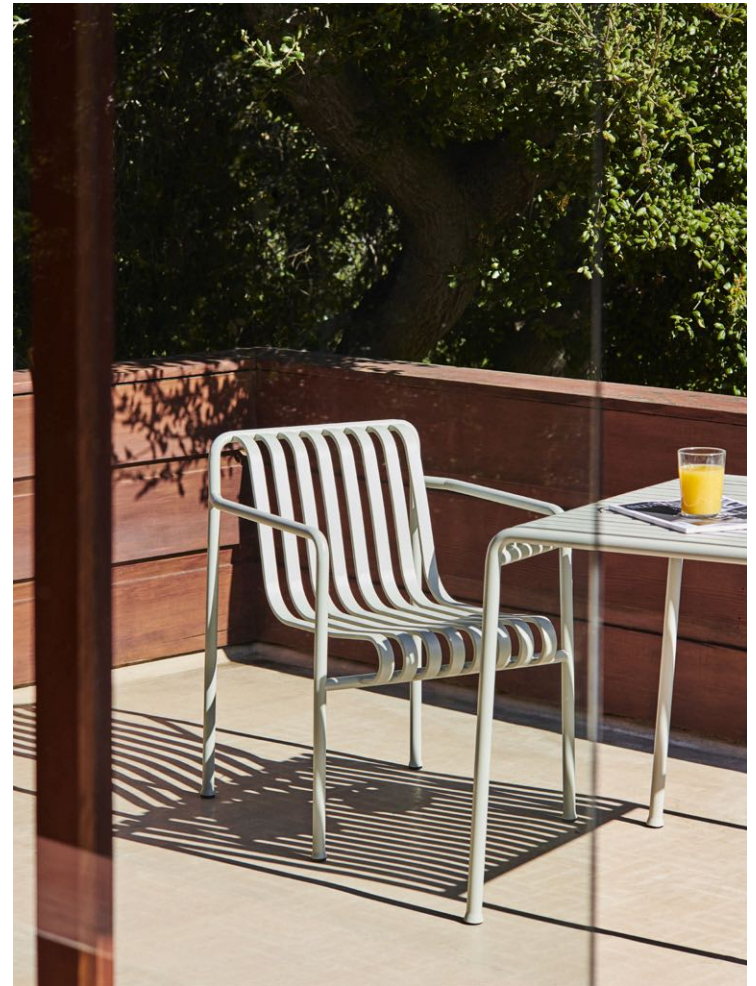

A black metal outdoor dining set, including a long table and several chairs, is arranged on a wooden deck. The set is positioned on a wooden deck overlooking a lush green landscape with trees and a view of the ocean in the distance. The text 'PALISSADE' is overlaid in large white letters across the center of the image.

United by a common principle of symmetrical geometry, the Palissade collection is engineered to reproduce the same visual simplicity and core strength throughout. Designed in colour and form to integrate effortlessly into a natural landscape or urban setting, Palissade is intended to be used over a longer period of time and become more beautiful over the years. The collection is suited to a wide variety of environments, from cafés and restaurants to gardens, terraces and balconies.

- PALISSADE -

- PALISSADE -

- PALISSADE -

- PALISSADE -

- PALISSADE -

- PALISSADE -

- PALISSADE -

DINING ARM CHAIR
W63 x D66 x H80 cm
Seat height 45 cm, Seat depth 44 cm

LOUNGE CHAIR HIGH*
W73 x D92 x H88 cm
Seat height 38 cm, Seat depth 49 cm

LOUNGE CHAIR LOW
W73 x D81 x H70 cm
Seat height 38 cm, Seat depth 49 cm

CHAIR
W47 x D56 x H80 cm
Seat height 45 cm, Seat depth 41 cm
Stackable 8 pcs.