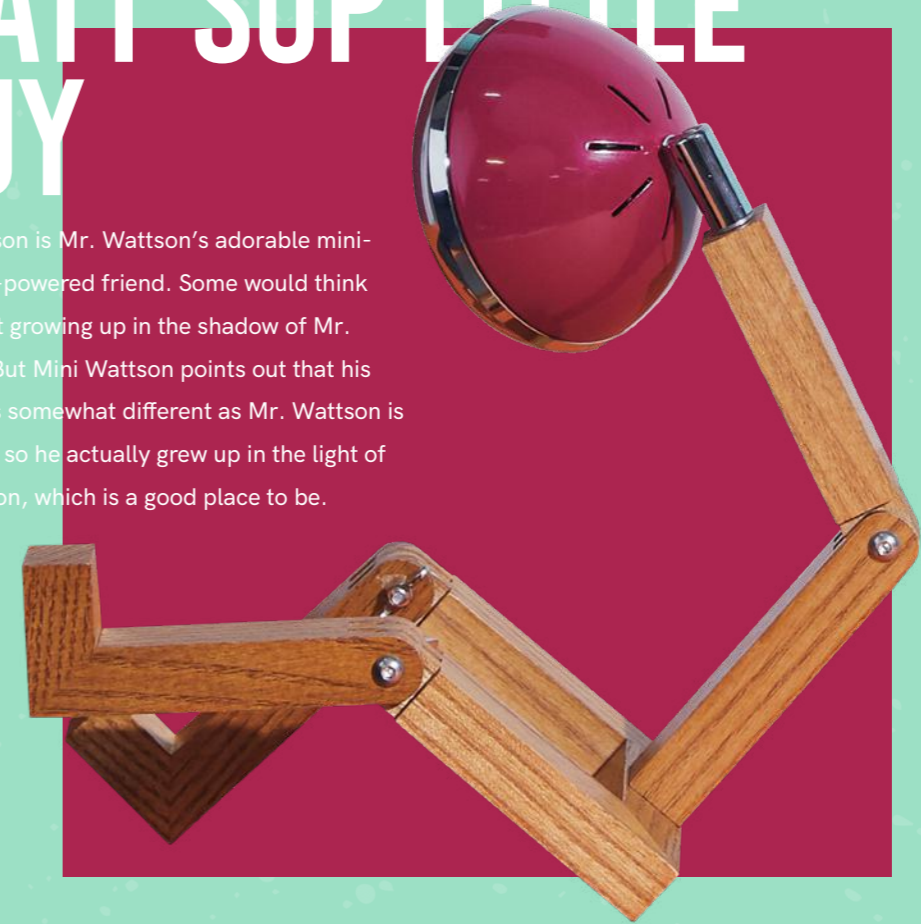

Fashion Black | 12V-SWR-FB

METAL HEAD MR. WATTSON

Mr. Wattson noticed that humans sometimes don themselves in shiny metals. "Why can't I?" And so, he now comes in brass matte black (his bling look) as well as black on black (his gangsta look).

Brass Matte Black | 12V-SWR-BMB

MR. WATTSON'S COLOURFUL WARDROBE

HANG OUT WITH MR. WATTSON

It shouldn't come as a surprise that Mr. Wattson likes the spotlight. What you maybe didn't know is that he likes the environment too. And so, his pendant light makes use of the latest energy-saving LED technology. Which means he can hang out with you for hours on end, guilt-free. More wine anyone?

WATT'SUP LITTLE GUY

Mini Wattson is Mr. Wattson's adorable mini-sized USB-powered friend. Some would think it's difficult growing up in the shadow of Mr. Wattson. But Mini Wattson points out that his situation is somewhat different as Mr. Wattson is a light and so he actually grew up in the light of Mr. Wattson, which is a good place to be.