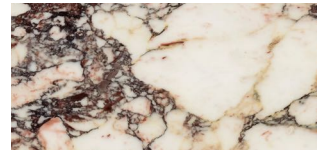

PRODUCT SHEET

**Plinth**

*by Norm Architects*

The Plinth is available in four different sizes and five marble types: Nero Marquina, Grey Kendzo, Carrara, Calacatta Viola and Kunis Breccia.

**PRODUCT OPTIONS**

**MARBLE OPTIONS**

NERO MARQUINA MARBLE

GREY KENDZO MARBLE

CARRARA MARBLE

CALACATTA VIOLA MARBLE

KUNIS BRECCIA STONE

**TECHNICAL SPECIFICATIONS**

**PRODUCT TYPE**  
Coffee / Side table

**COLOUR**  
Nero Marquina marble  
Grey Kendzo marble  
Carrara marble  
Calacatta Viola marble  
Kunis Breccia stone

**MATERIALS**  
Nero Marquina marble, Kendzo marble, Carrara marble, Calacatta Viola marble and MDF