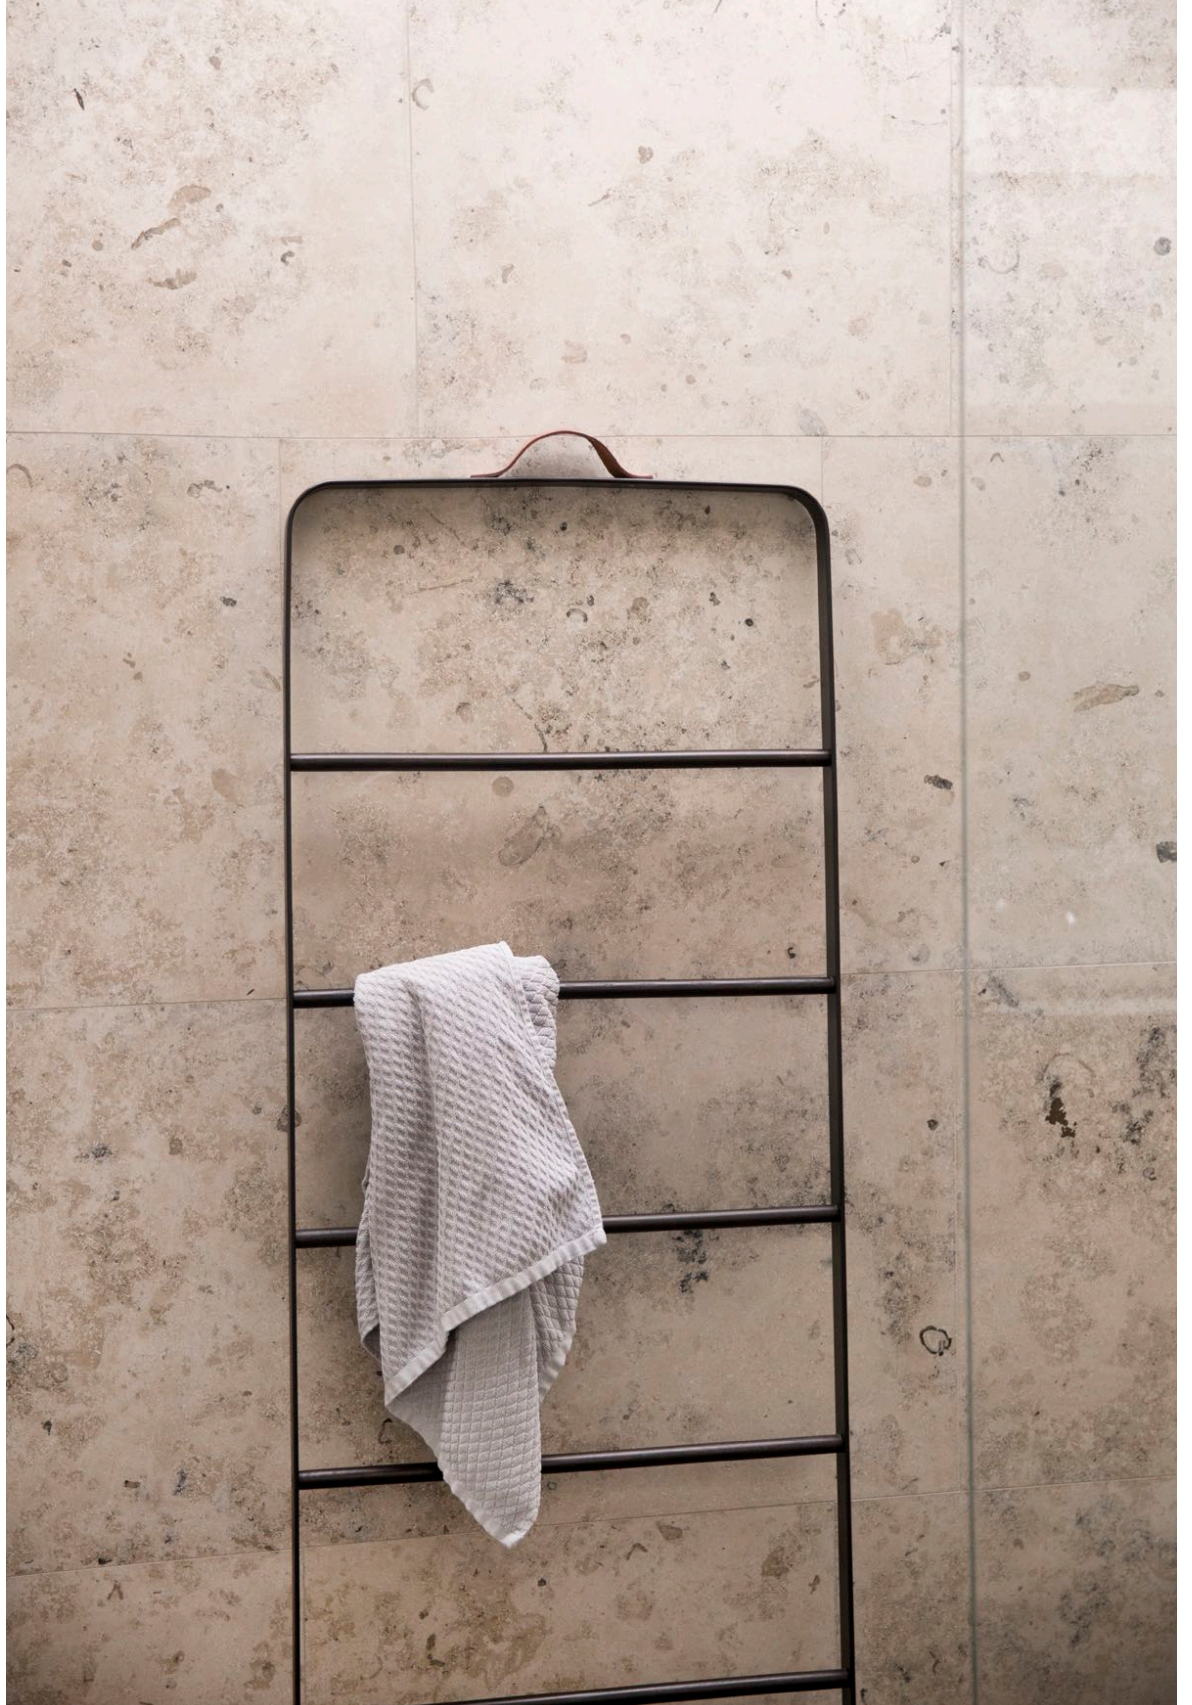

# Norm Bath Towel Ladder

## Production Process

The Frame is made from bent steel rod on which Wooden bars are fastened.

## Dimension (cm / in)

H: 170 cm / 66,9"

W: 60 cm / 23,6"

D: 3,5 cm / 1,4"

The Bath Series pedal bins, mirrored-lid container, toothbrush holder, soap pump, toiler roll holder, and toilet brush hold and hide objects in delightfully modern forms. A pared-down, handy wiper keeps shower areas clean and hygienic. Fun, versatile knobs, a towel bar, and a sculptural towel ladder with a leather strap help organise towels or bed linens. And simple, geometric mirrors serve to expand your space and add visual interest while reflecting you and the world you create.