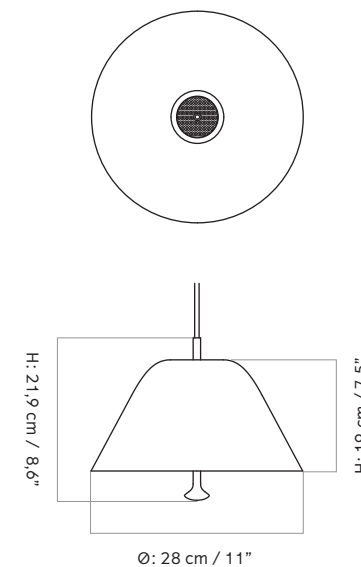

DIMENSIONS
H: 21,9 cm / 8,6"
Ø: 28 cm / 11"

PRODUCTION PROCESS
Spun aluminium shade, hand crafted glass diffuser, with milled brass details.

COLOURS
Green (Pantone 5773)
Black (Pantone Black C)
Grey (Pantone Cool Gray 4)

DIMMER
No. The lamp can be connected to a dimmer system.

CANOPY

Black, ABS
Ø: 11,5 cm / 4,5"
H: 3,8 cm / 1,5"

CORD MATERIAL AND COLOUR
Black soft coated PVC

CORD LENGTH
400 cm / 157"

CLASSIFICATION
IP20

CERTIFICATIONS
CE and ETL certified, tests can be obtained upon request.

PACKAGING TYPE
Brown box

PACKAGING MEASUREMENTS (H x W x D)
41 cm x 41 cm x 26 cm / 16,1" x 16,1" x 10,2"

MATERIALS & MAINTENANCE
Please visit menuspace.com for materials and care and maintenance instructions.

DIMENSIONS
H: 28,8 cm / 11,3"
Ø: 40 cm / 15,7"

PRODUCTION PROCESS
Spun aluminium shade, hand crafted glass diffuser, with milled brass details.

COLOURS
Green (Pantone 5773)
Black (Pantone Black C)
Grey (Pantone Cool Gray 4)