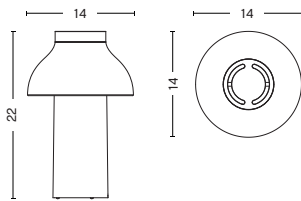

DIMENSIONS

WIDTH 14 CM | 5.5"

DEPTH 14 CM | 5.5"

HEIGHT 22 CM | 8.7"

MATERIALS

LAMP BODY

Injection moulded ABS, with a translucent PP diffuser.

LAMP SHADE