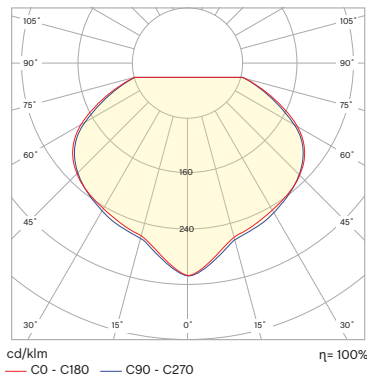

* Bulb included in the packaging.

TEST SPECIFICATIONS*

OPAQUE SHADE (SOFT BLACK, OLIVE & DUSTY RED)

FLUX (LUMENS)	CCT (KELVIN)	CRI (1-100)
85lm	2900K, warm white	75

TRANSCULENT SHADE (CREAM WHITE, OCEAN GREEN, SKY BLUE)

LUX (LUMENS)	CCT (KELVIN)	CRI (1-100)
155lm	2900K, warm white	75

*Photometrics and the specification shown is taken using the included LED bulb fitted in the production luminaire.

PHOTOMETRICS

Opaque shade