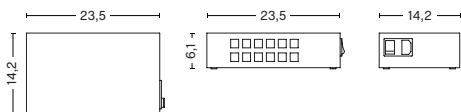

OPTIONS

A USB charging station able to charge 24 PC Portable lamps simultaneously.

Designed for settings where multiple PC Portable lamps are used on a regular basis.