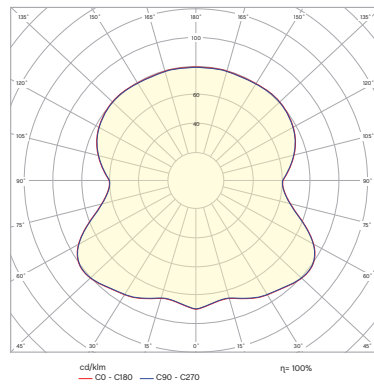

Translucent shade