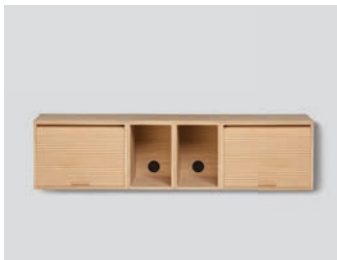

# Hifive cabinet system

Hifive 75 light oak floor low

Hifive 75 smoked oak wall

Hifive 75 black oak floor

Hifive 100 light oak floor high

Hifive 100 smoked oak floor low

Hifive 100 black oak wall

Hifive 150 light oak wall

# Hifive cabinet system

**Product type:** Media furniture / storage

**Design:** Rudi Wulff, 2018

**Material cabinet boxes and top board:** MDF, oak veneer

**Colour cabinet boxes and top board:** Light oiled oak, smoked oak finish or black painted oak

**Material legs:** Steel

**Colour legs:** Black (Ral 9005)

**Net weight open box (25 cm):** 6.4 kg

**Net weight tambour cabinet (50 cm):** 12.5 kg

**Net weight top/back board 75 cm:** 2.1 kg

**Net weight top/back board 100 cm:** 3.2 kg