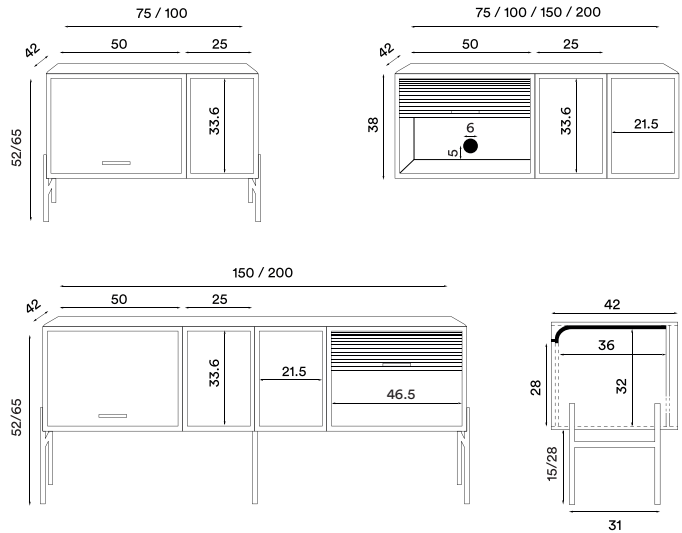

**Material legs:** Steel

**Colour legs:** Black (Ral 9005)

**Net weight open box (25 cm):** 6.4 kg

**Net weight tambour cabinet (50 cm):** 12.5 kg

**Net weight top/back board 75 cm:** 2.1 kg

**Net weight top/back board 100 cm:** 3.2 kg

**Net weight top/back board 150 cm:** 4.2 kg

**Net weight top/back board 200 cm:** 6.4 kg

**Net weight legs 75 cm:** 2.2 kg / 2.4 kg

**Net weight legs 100 cm:** 2.4 kg / 2.6 kg

**Net weight legs 150 cm:** 3.8 kg / 4.1 kg

**Net weight legs 200 cm:** 4.2 kg / 4.5 kg

**Minimum order size:** 1

**Dimensions (cm):**