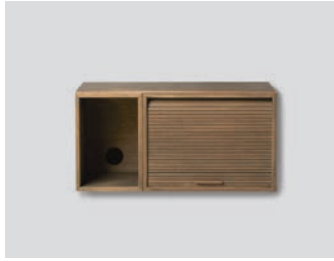

# Hifive cabinet system

Hifive 75 light oak floor low

Hifive 75 smoked oak wall

Hifive 75 black oak floor

Hifive 100 light oak floor high

Hifive 100 smoked oak floor low

Hifive 100 black oak wall

Hifive 150 light oak wall

Hifive 150 smoked oak floor

Hifive 150 black oak floor low

Hifive 200 light oak floor low

Hifive 200 smoked oak floor

Hifive 200 black oak wall

# Hifive cabinet system

**Product type:** Media furniture / storage

**Design:** Rudi Wulff, 2018

**Material cabinet boxes and top board:** MDF, oak veneer

**Colour cabinet boxes and top board:** Light oiled oak, smoked oak finish or black painted oak