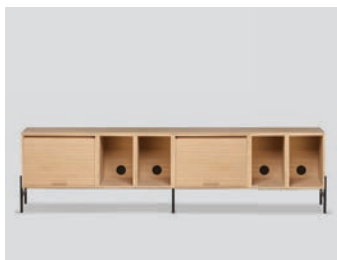

# Hifive cabinet system

Hifive 75 light oak floor low

Hifive 75 smoked oak wall

Hifive 75 black oak floor

Hifive 100 light oak floor high

Hifive 100 smoked oak floor low

Hifive 100 black oak wall

Hifive 150 light oak wall

Hifive 150 smoked oak floor

Hifive 150 black oak floor low

Hifive 200 light oak floor low

Hifive 200 smoked oak floor

Hifive 200 black oak wall

# Hifive cabinet system

**Product type:** Media furniture / storage

**Design:** Rudi Wulff, 2018

**Material cabinet boxes and top board:** MDF, oak veneer

**Colour cabinet boxes and top board:** Light oiled oak, smoked oak finish or black painted oak

**Material legs:** Steel

**Colour legs:** Black (Ral 9005)

**Net weight open box (25 cm):** 6.4 kg

**Net weight tambour cabinet (50 cm):** 12.5 kg

**Net weight top/back board 75 cm:** 2.1 kg

**Net weight top/back board 100 cm:** 3.2 kg