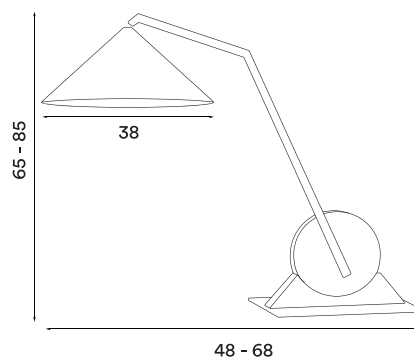

# Gear table single

Gear table single  
– Item no. 411

**Product type:** Table lamp  
**Design:** Johan Lindstén, 2018  
**Base, body and shade material:** Steel  
**Base, body and shade colour:** Black  
**Shade inner colour:** White  
**Wire (with dimmer switch):** Black, 200 cm  
**Bulb:** E27, Max. 60 W (dimnable)  
**Voltage:** 220V - 240V - 50/60Hz  
**Net weight:** 6.1 kg  
**Minimum order size:** 1

## Dimensions and light direction: